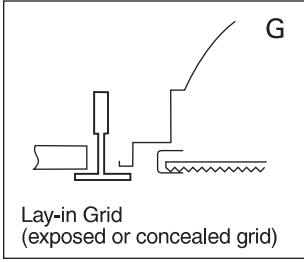

2GT8 2'x2' NY Static T8 Troffer

MOUNTING DATA