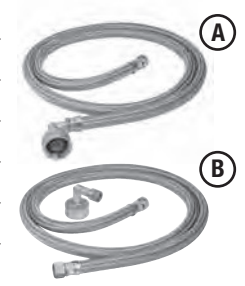

Dishwasher Connectors – Garden Hose Fitting

B1-48DW1 P	026613141159	3/8" Comp w/3/4" Garden Hose Elbow (DRWG. A)	48"	10	12.9
B1-60DW1 P	026613141166	3/8" Comp w/3/4" Garden Hose Elbow (DRWG. A)	60"	10	14.8
B1-72DW1 P	026613141173	3/8" Comp w/3/4" Garden Hose Elbow (DRWG. A)	72"	10	16.7
B1-48DW12 P	026613141756	3/8" Comp w/3/8" Comp w/3/4" Garden Hose Elbow (DRWG. B)	48"	10	6.4
B1-60DW12 P	026613141763	3/8" Comp w/3/8" Comp w/3/4" Garden Hose Elbow (DRWG. B)	60"	10	7.1
B1-72DW12 P	026613141770	3/8" Comp w/3/8" Comp w/3/4" Garden Hose Elbow (DRWG. B)	72"	10	7.9