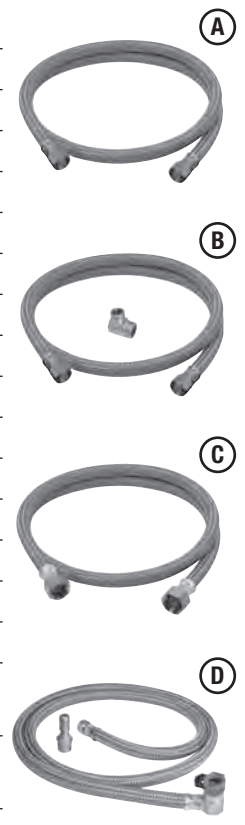

PART NO.	UPC	INLET X OUTLET	LENGTH	QTY.	LBS.
----------	-----	----------------	--------	------	------

Dishwasher Connectors – Compression Inlet

B1-12DW F	026613104218	3/8" Comp x 3/8" Comp (DRWG. A)	12"	10	2
B1-16DW F	026613104263	3/8" Comp x 3/8" Comp (DRWG. A)	16"	10	2
B1-20DW F	026613104270	3/8" Comp x 3/8" Comp (DRWG. A)	20"	10	2
B1-36DW F	026613104409	3/8" Comp x 3/8" Comp (DRWG. A)	36"	10	3
B1-48DW F	026613104416	3/8" Comp x 3/8" Comp (DRWG. A)	48"	10	4
B1-60DW F	026613104423	3/8" Comp x 3/8" Comp (DRWG. A)	60"	10	6
B1-72DW F	026613104430	3/8" Comp x 3/8" Comp (DRWG. A)	72"	10	6
B1-120DW F	026613134314	3/8" Comp x 3/8" Comp (DRWG. A)	120"	25	23
B1-48DW6 P	026613141787	3/8" Comp x 3/8" Comp w/3/8" MIP elbow (DRWG. B)	48"	10	6
B1-60DW6 P	026613141794	3/8" Comp x 3/8" Comp w/3/8" MIP elbow (DRWG. B)	60"	10	7
B1-72DW6 P	026613141800	3/8" Comp x 3/8" Comp w/3/8" MIP elbow (DRWG. B)	72"	10	8
B3-48DW F	026613966960	1/2" Comp x 1/2" FIP (DRWG. C)	48"	10	5
BL3-48DW F	026613104461	1/2" Comp x 1/2" Comp (DRWG. A)	48"	10	4
BL3-60DW F	026613104478	1/2" Comp x 1/2" Comp (DRWG. A)	60"	10	6
BL3-72DW F	026613104485	1/2" Comp x 1/2" Comp (DRWG. A)	72"	10	6
B1-48DWS D	026613135632	3/8" Comp x SureConnect® w/3/8" MIP x SureConnect® Fitting (DRWG. D)	48"	10	8
B1-60DWS D	026613135649	3/8" Comp x SureConnect® w/3/8" MIP x SureConnect® Fitting (DRWG. D)	60"	10	9
B1-72DWS D	026613135656	3/8" Comp x SureConnect® w/3/8" MIP x SureConnect® Fitting (DRWG. D)	72"	10	10

Dishwasher Connectors – FIP Inlet

B8-48DW F	026613104447	1/2" FIP x 1/2" FIP (DRWG. A)	48"	10	5
B8-60DW F	026613966953	1/2" FIP x 1/2" FIP (DRWG. A)	60"	10	5
B8-48DW6 P	026613141817	1/2" FIP x 3/8" Comp w/3/8" MIP elbow (DRWG. B)	48"	10	6
B8-60DW6 P	026613141824	1/2" FIP x 3/8" Comp w/3/8" MIP elbow (DRWG. B)	60"	10	7