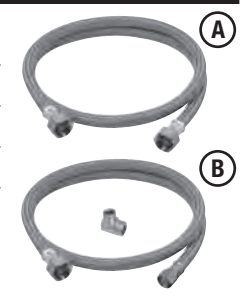

PART NO.	UPC	INLET X OUTLET	LENGTH	QTY.	LBS.
----------	-----	----------------	--------	------	------

Dishwasher Connectors – Compression Inlet

B1-12DW F	026613104218	3/8" Comp x 3/8" Comp (DRWG. A)	12"	10	2
B1-16DW F	026613104263	3/8" Comp x 3/8" Comp (DRWG. A)	16"	10	2
B1-20DW F	026613104270	3/8" Comp x 3/8" Comp (DRWG. A)	20"	10	2
B1-36DW F	026613104409	3/8" Comp x 3/8" Comp (DRWG. A)	36"	10	3
B1-48DW F	026613104416	3/8" Comp x 3/8" Comp (DRWG. A)	48"	10	4
B1-60DW F	026613104423	3/8" Comp x 3/8" Comp (DRWG. A)	60"	10	6
B1-72DW F	026613104430	3/8" Comp x 3/8" Comp (DRWG. A)	72"	10	6
B1-120DW F	026613134314	3/8" Comp x 3/8" Comp (DRWG. A)	120"	25	23
B1-48DW6 P	026613141787	3/8" Comp x 3/8" Comp w/3/8" MIP elbow (DRWG. B)	48"	10	6
B1-60DW6 P	026613141794	3/8" Comp x 3/8" Comp w/3/8" MIP elbow (DRWG. B)	60"	10	7
B1-72DW6 P	026613141800	3/8" Comp x 3/8" Comp w/3/8" MIP elbow (DRWG. B)	72"	10	8
B3-48DW F	026613966960	1/2" Comp x 1/2" FIP (DRWG. C)	48"	10	5
BL3-48DW F	026613104461	1/2" Comp x 1/2" Comp (DRWG. A)	48"	10	4
BL3-60DW F	026613104478	1/2" Comp x 1/2" Comp (DRWG. A)	60"	10	6
BL3-72DW F	026613104485	1/2" Comp x 1/2" Comp (DRWG. A)	72"	10	6
B1-48DWS D	026613135632	3/8" Comp x SureConnect® w/3/8" MIP x SureConnect® Fitting (DRWG. D)	48"	10	8
B1-60DWS D	026613135649	3/8" Comp x SureConnect® w/3/8" MIP x SureConnect® Fitting (DRWG. D)	60"	10	9
B1-72DWS D	026613135656	3/8" Comp x SureConnect® w/3/8" MIP x SureConnect® Fitting (DRWG. D)	72"	10	10

Dishwasher Connectors – FIP Inlet

B8-48DW F	026613104447	1/2" FIP x 1/2" FIP (DRWG. A)	48"	10	5
B8-60DW F	026613966953	1/2" FIP x 1/2" FIP (DRWG. A)	60"	10	5
B8-48DW6 P	026613141817	1/2" FIP x 3/8" Comp w/3/8" MIP elbow (DRWG. B)	48"	10	6
B8-60DW6 P	026613141824	1/2" FIP x 3/8" Comp w/3/8" MIP elbow (DRWG. B)	60"	10	7