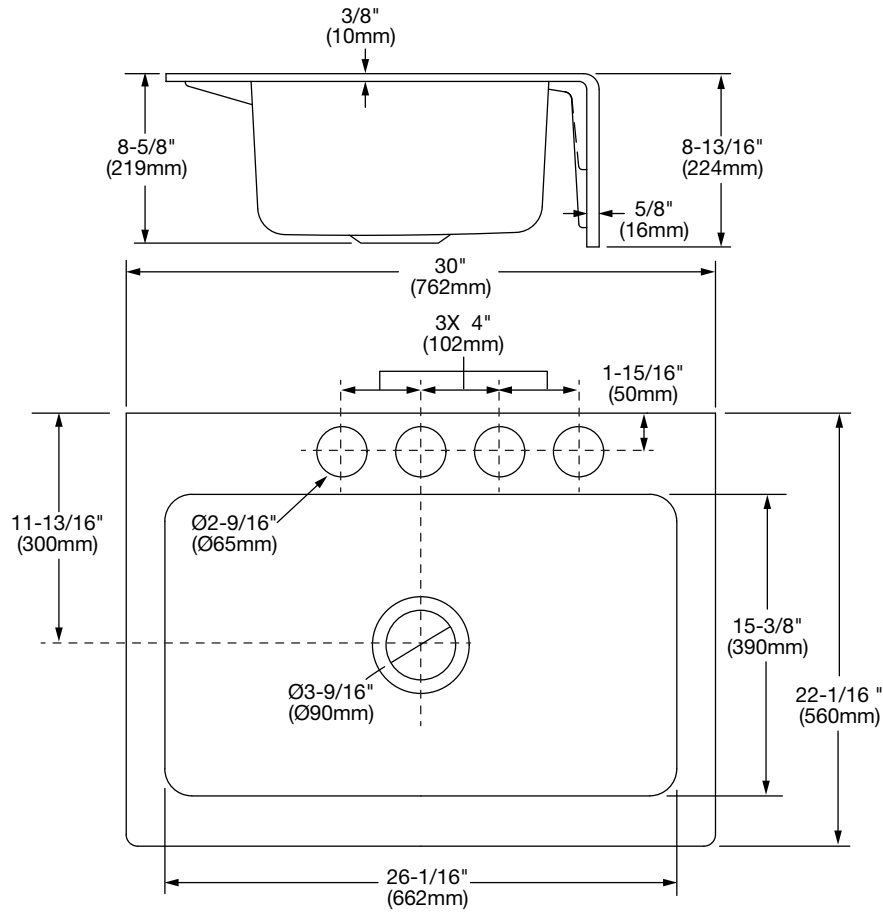

**Delancey® 30 x 22 Single Bowl  
Apron Front Cast Iron Kitchen Sink**

**□ 77SB30220A.308**

- Cast Iron Single Bowl Apron Front Sink
- Brilliant White Finish
- Under or Flush Mount Installation
- 8-5/8" deep bowl
- 4 oversized undermount holes to assist in faucet and accessory installation
- Minimum 33" (838mm) cabinet required
- Limited Lifetime Warranty

**Nominal Dimensions:**

30" x 22" x 8-5/8"  
(762 x 560 x 219mm)

**Bowl Size:**

26-1/6" (662mm) wide  
15-3/8" (390mm) front to back  
8-5/8" (219mm) deep

**Compliance Certifications - Meets or  
Exceeds the Following Specifications:**

• **SINK:**

ASME A112.19.1 / CSA B45.2

SEE REVERSE FOR ROUGHING-IN  
DIMENSIONS AND PRODUCT SPECIFICATIONS

**To Be Specified:**

- Color: Brilliant White .308

**Optional Accessories:**

Stainless Steel Bottom Grid 8432000.075  
Stainless Steel Waste Fitting 9028000.075

**NOTES:**

\* DIMENSIONS SHOWN FOR LOCATION OF SUPPLIES AND "P" TRAP ARE SUGGESTED.  
 FITTINGS NOT INCLUDED WITH FIXTURE AND MUST BE ORDERED SEPARATELY.  
 SEALING COMPOUND SUPPLIED BY OTHERS.

**IMPORTANT:** Dimensions of fixtures are nominal and may vary within the range of tolerances established by ASME A112.19.1 / CSA B45.2.  
 These measurements are subject to change or cancellation. No responsibility is assumed for use of superseded or voided pages.