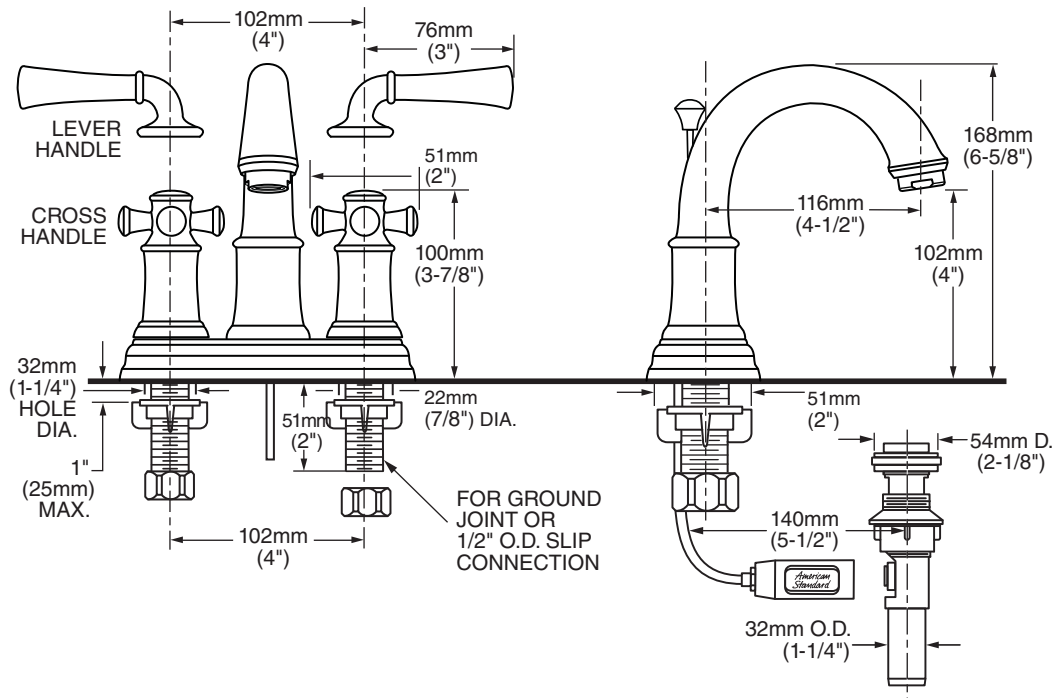

7420.201 Shown

**MODEL NUMBER:**

- 7420.201 Portsmouth 2 Handle Centerset**  
 Metal Speed Connect® Pop-up drain.  
 Metal Lever handles.
- 7420.221 Portsmouth 2 Handle Centerset**  
 Metal Speed Connect Pop-up drain.  
 Metal Cross handles.

**GENERAL DESCRIPTION:**

Durable cast brass crescent spout. 1/4 turn washerless ceramic disc valve cartridges. Choice of metal lever or metal cross handles. One-half inch brass male inlet shanks with brass supply nuts. 20 inch (500mm) long flexible stainless steel drain cable is pre-assembled to faucet body. Metal Speed Connect® drain body with 1-1/4 inch (32mm) tail piece. 1.5 gpm/5.7L/min. maximum flow rate.

**Lead Free:** Faucet contains ≤0.25% total lead content by weighted average

**Exclusive Speed Connect Metal Drain:**

- Fewer Parts - installs in less time.
- No adjustments required - seals the first time, every time.
- Flexible stainless steel cable - installs effortlessly in tight spaces.

**Choice of Finishes:** Wide range of durable finishes.

**SUGGESTED SPECIFICATION:**

4" centerset lavatory faucet shall feature cast brass spout. Shall also feature 1/4 turn washerless ceramic disc valve cartridges. Shall also feature a metal drain body with stainless steel cable actuation. Fitting shall be American Standard Model # 7420.\_\_\_\_.