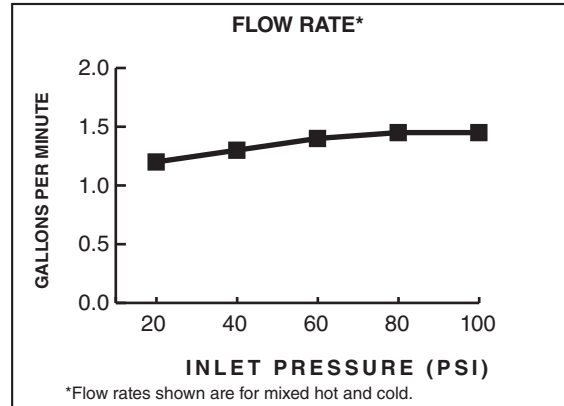

PORTSMOUTH®
TWO-HANDLE CENTERSET LAVATORY FAUCET
WITH BRASS CRESCENT SPOUT

CODES AND STANDARDS

These products meet or exceed the following codes and standards:

- ASME A112.18.1
- CSA B 125.1
- NSF 61/Section 9 and Annex G

	Product Number	Description	Finish Options		
			Polished Chrome	Oil Rubbed Bronze	PVD Satin Nickel
			002	224	295
	7420.201	Portsmouth 2 Handle Centerset with Metal Speed Connect® Pop-up drain. Metal Lever handles.			
	7420.221	Portsmouth 2 Handle Centerset with Metal Speed Connect Pop-up drain. Metal Cross handles.			

Meets the American Disabilities Act Guidelines and **ANSI A117.1** Requirements for the physically challenged.

AERATOR MODIFICATIONS***	Parts Suffix**
0.5gpm (1.9Lpm) PCA* Spray	___F05
0.5gpm (1.9Lpm) Vandal Resistant PCA Spray	___V05
1.0gpm (3.8Lpm) PCA Aerator	___F10
1.0gpm (3.8Lpm) Vandal Resistant PCA Aerator	___V10
1.5gpm (5.7Lpm) Vandal Resistant PCA Aerator	___V15

*PCA — Pressure Compensating
To modify a product, add suffix after the 4th digit (ex. 2064F05**101.002)
***Modified product models are **NOT** WaterSense certified.