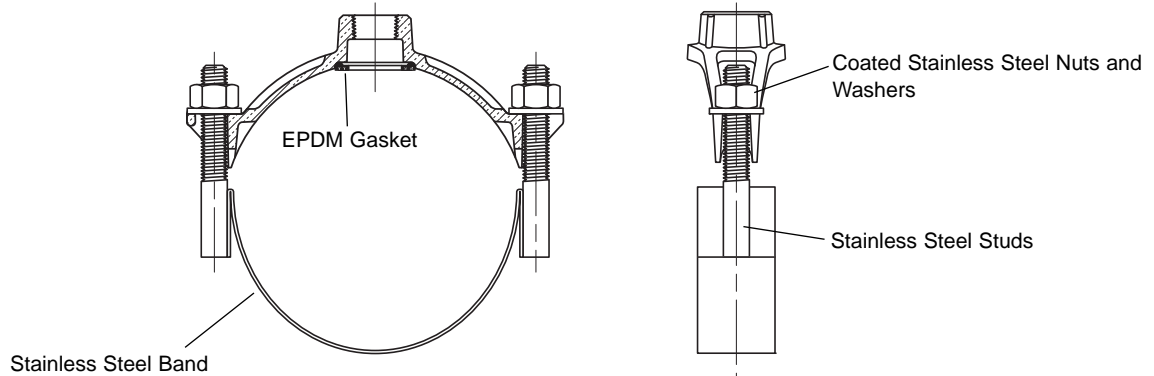

## Brass Saddles For C900 PVC - (101BS-xxx-xxx style)

### 101BS SINGLE BAND BRASS SADDLES FOR C900 PVC PIPE OR DUCTILE IRON PIPE

PVC PIPE SIZE	ACTUAL O.D.	APPROX. WT. LBS.	TAP SIZE & TYPE	CATALOG NUMBER	✓ SUBMITTED ITEM(S)
4"	4.80	3.0	3/4" AWWA	101BS-480-CC3	
			1" AWWA	101BS-480-CC4	
			3/4" IP	101BS-480-IP3	
			1" IP	101BS-480-IP4	
*6"	6.90	3.8	3/4" AWWA	101BS-690-CC3	
			1" AWWA	101BS-690-CC4	
			3/4" IP	101BS-690-IP3	
			1" IP	101BS-690-IP4	
8"	9.05	4.4	3/4" AWWA	101BS-905-CC3	
			1" AWWA	101BS-905-CC4	
			3/4" IP	101BS-905-IP3	
			1" IP	101BS-905-IP4	
10"	11.10	5.4	3/4" AWWA	101BS-1110-CC3	
			1" AWWA	101BS-1110-CC4	
			3/4" IP	101BS-1110-IP3	
			1" IP	101BS-1110-IP4	
12"	13.20	5.9	3/4" AWWA	101BS-1320-CC3	
			1" AWWA	101BS-1320-CC4	
			3/4" IP	101BS-1320-IP3	
			1" IP	101BS-1320-IP4	

\* Available with a 1-1/4" tap. Contact factory.

### FEATURES

- All brass conforms to AWWA Standard C800 (ASTM B62 and ASTM B584, UNS NO C83600 - 85-5-5-5)
- Bands and 5/8" UNC threaded studs are made of 18-8 type 304 stainless steel. Welds are fully passivated for corrosion resistance
- Gasket is EPDM rubber ASTM D2000
- Stainless steel nuts are coated to prevent galling
- Saddle is designed and suitable for use on both PVC and ductile iron pipe