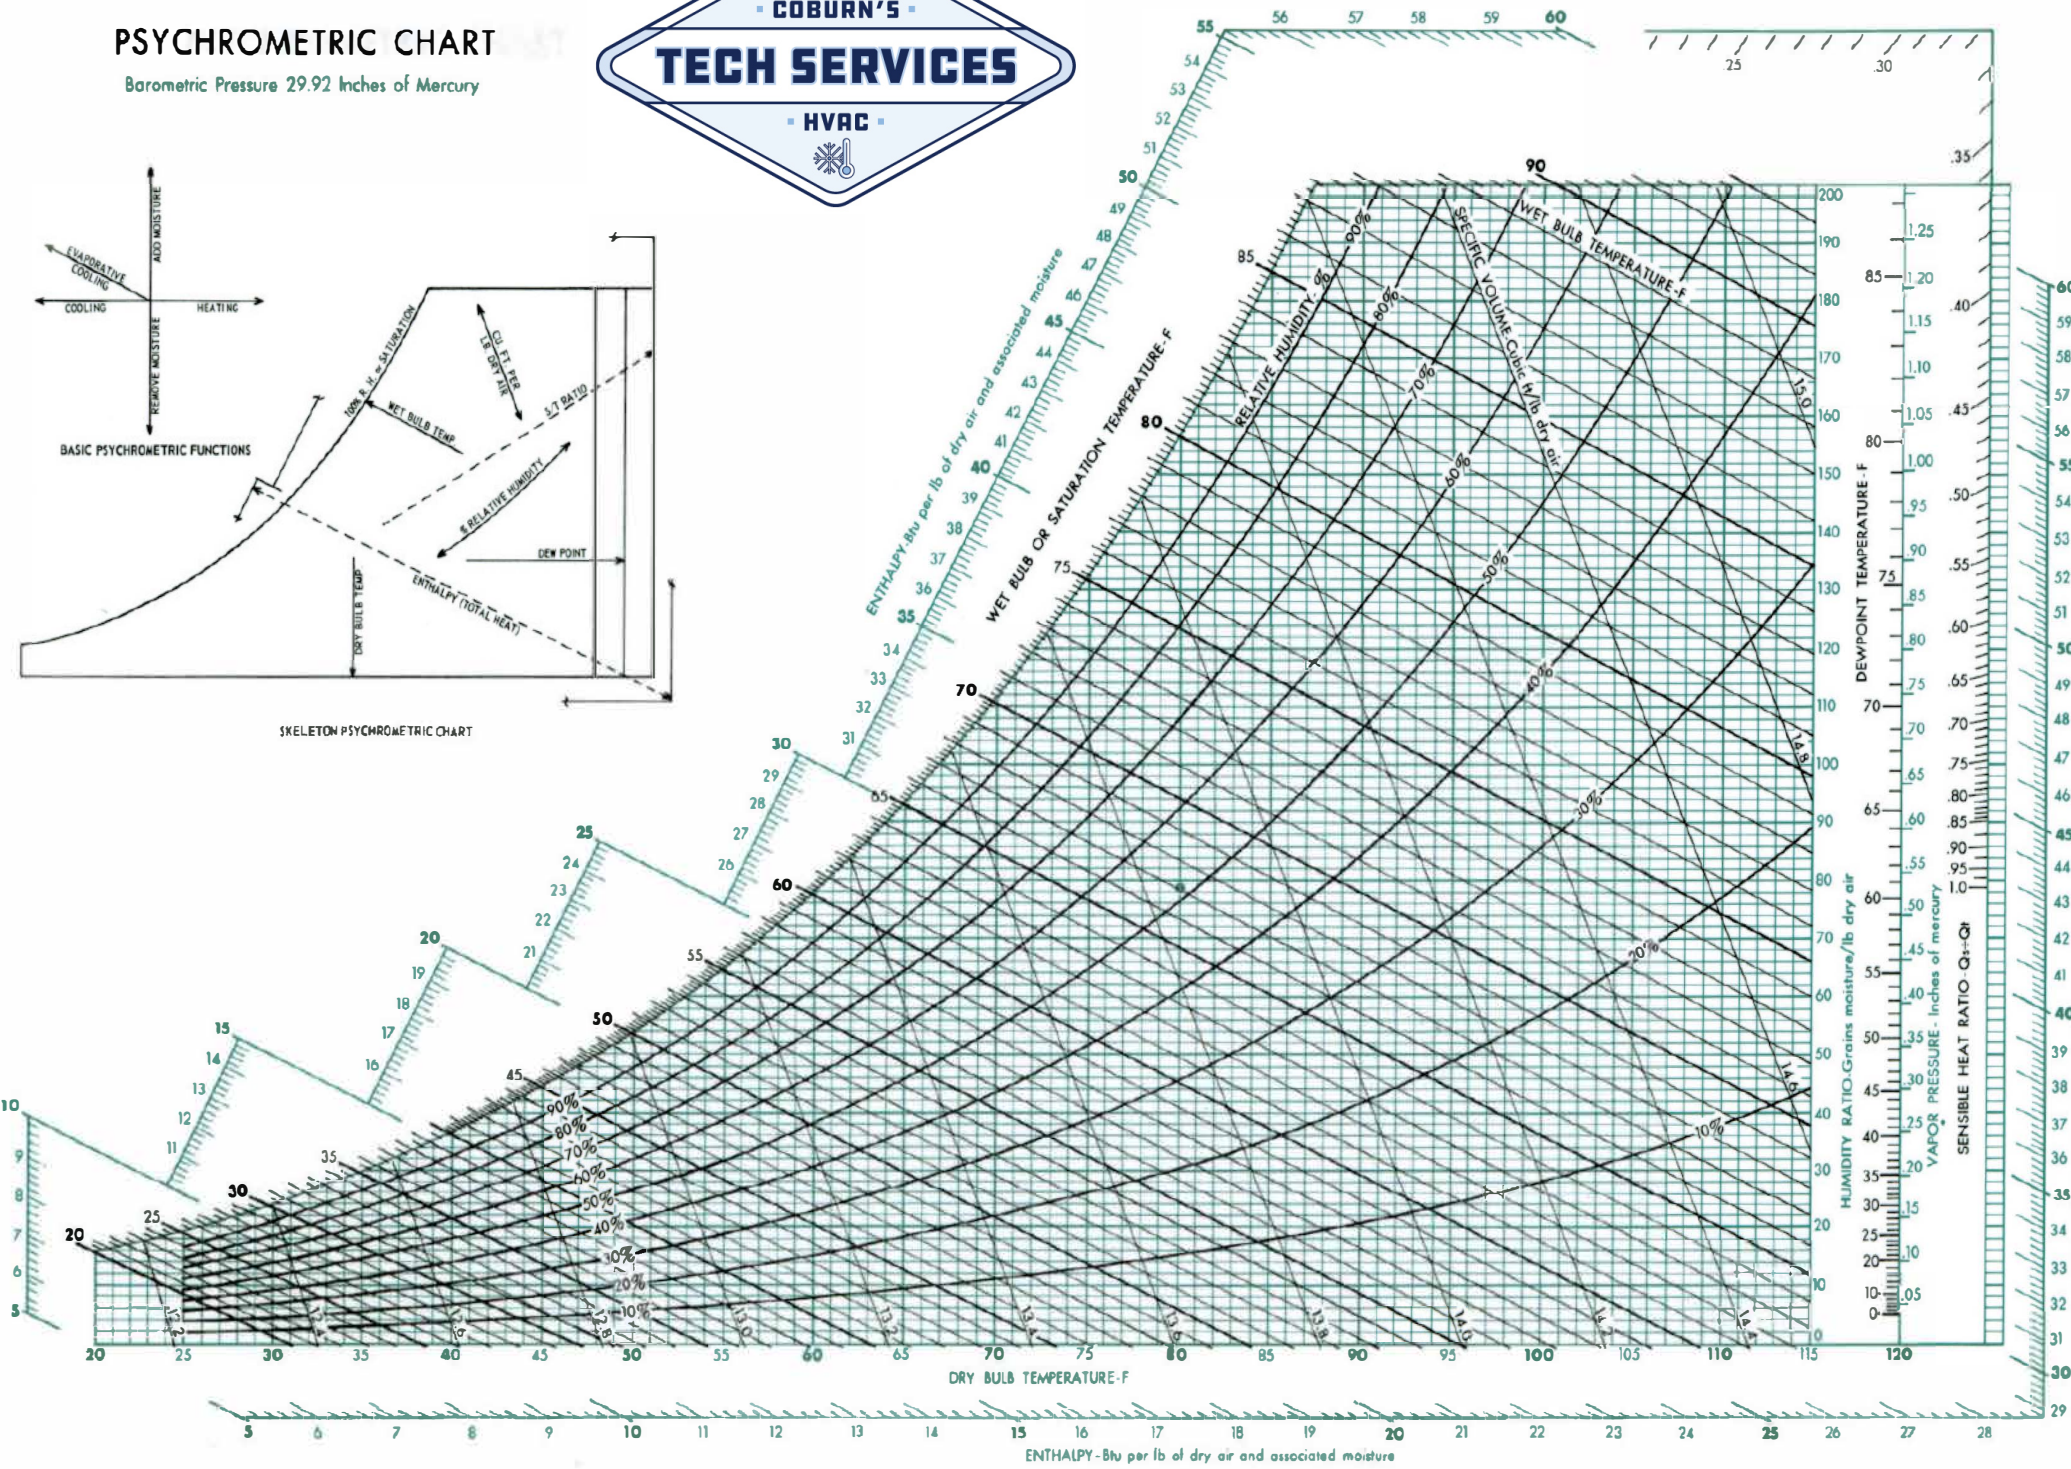

PSYCHROMETRIC CHART

Barometric Pressure 29.92 Inches of Mercury

Learn more about Coburn Supply by visiting coburns.com/techservices