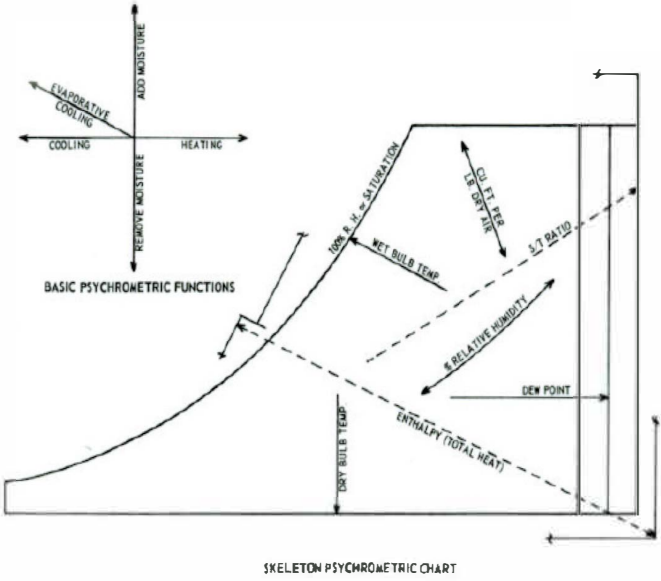

PSYCHROMETRIC CHART

Barometric Pressure 29.92 Inches of Mercury

Learn more about Coburn Supply by visiting coburns.com/techservices