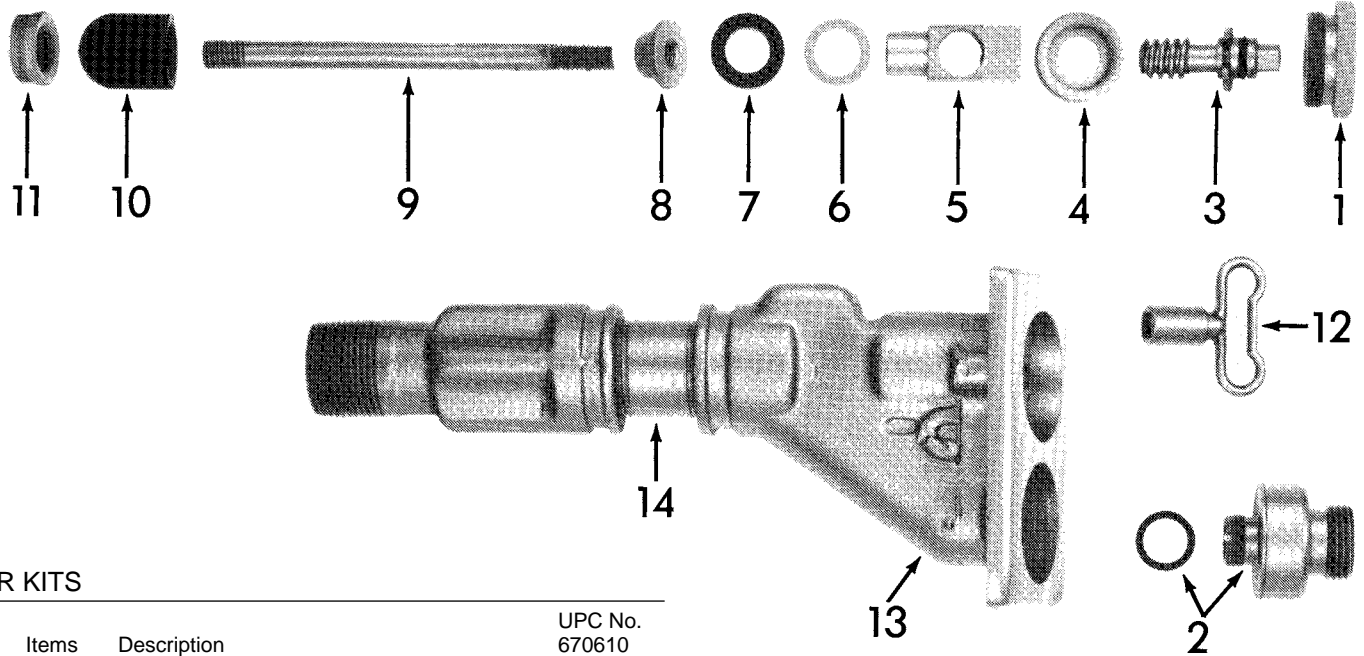

WADE 8620 Wall Hydrant

REPAIR KITS

Items	Description	UPC No. 670610
3,4,6,7,10,12	Hydrant,Rpr,Kit,WK10,Min,8620	362180
1,3-8,10,12	Hydrant,Rpr,Kit,WK11,Maj,8620	362197
12	Hydrant,Kit,1ea,T-Handle	230731
2	Hydrant,Kit-VB,WK08	362128

Item	Description	Material
1	Stem Bushing Nut	Brass
2	Backflow Preventer w/ O-Ring	Brass/Neoprene
3	Drive Screw Assembly	Brass
4	Retainer Seal	Nylon
5	Drive Sleeve	Brass
6	Retainer Washer	Brass
7	Drain Port Sleeve	Neoprene
8	Rod Adapter	Brass
9	Control Rod	Brass
10	Plunger	Neoprene/Brass
11	Seat	Nylon
12	T-Handle	Zinc Die Cast
13	Head	Brone
14	Casing	Brone
15	Valve Body	Brone

WADE 8625 Wall Hydrant w/Box

Item	Description	Material
1	Stem Bushing Nut	Brass
2	Backflow Preventer w/ O-Ring	Brass/Neoprene
3	Drive Screw Assembly	Brass
4	Retainer Seal	Nylon
5	Drive Sleeve	Brass
6	Retaining Washer	Brass
7	Drain Port Sleeve	Neoprene
8	Rod Adapter	Brass
9	Control Rod	Brass
10	Plunger	Neoprene/Brass
11	Seat	Nylon
12	T-Handle	Zinc Die Cast
13	Head	Bronze
14	Casing	Bronze
15	Valve Body	Bronze
16	Box	Bronze
17	Lid	Bronze
18	Securing Screws (2 Req'd)	Plated Steel
19	Latch Pawl	Bronze
20	Latch Stem	Brass
21	Hinge Pin	Brass
22	Catch Screw	Brass
23	Latch Washer (2 Req'd)	Nylon
24	Latch Screw	Brass