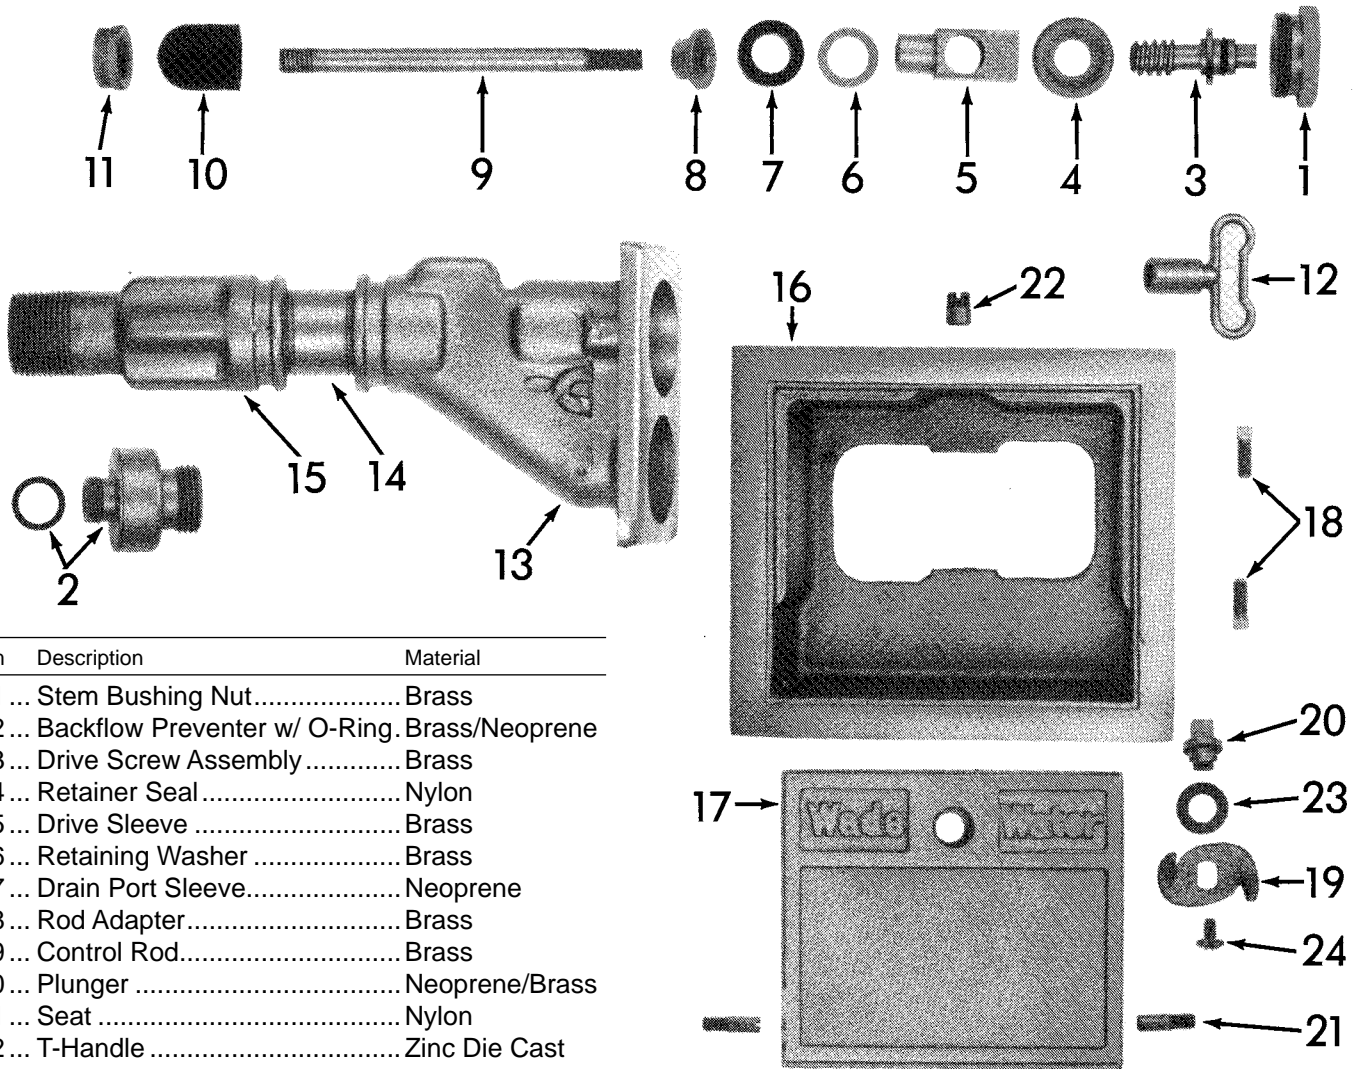

Item	Description	Material
1	Stem Bushing Nut	Brass
2	Backflow Preventer w/ O-Ring	Brass/Neoprene
3	Drive Screw Assembly	Brass
4	Retainer Seal	Nylon
5	Drive Sleeve	Brass
6	Retainer Washer	Brass
7	Drain Port Sleeve	Neoprene
8	Rod Adapter	Brass
9	Control Rod	Brass
10	Plunger	Neoprene/Brass
11	Seat	Nylon
12	T-Handle	Zinc Die Cast
13	Head	Brone
14	Casing	Brone
15	Valve Body	Brone

WADE 8625 Wall Hydrant w/Box

Item	Description	Material
1	Stem Bushing Nut	Brass
2	Backflow Preventer w/ O-Ring	Brass/Neoprene
3	Drive Screw Assembly	Brass
4	Retainer Seal	Nylon
5	Drive Sleeve	Brass
6	Retaining Washer	Brass
7	Drain Port Sleeve	Neoprene
8	Rod Adapter	Brass
9	Control Rod	Brass
10	Plunger	Neoprene/Brass
11	Seat	Nylon
12	T-Handle	Zinc Die Cast
13	Head	Bronze
14	Casing	Bronze
15	Valve Body	Bronze
16	Box	Bronze
17	Lid	Bronze
18	Securing Screws (2 Req'd)	Plated Steel
19	Latch Pawl	Bronze
20	Latch Stem	Brass
21	Hinge Pin	Brass
22	Catch Screw	Brass
23	Latch Washer (2 Req'd)	Nylon
24	Latch Screw	Brass