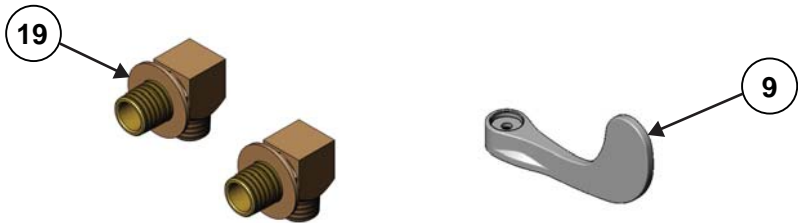

Exploded View

Part Number Guide

Base Faucet Assemblies

1	Asm, Faucet (Swivel)	B-0230-LN
2	Faucet Body (Swivel)	N/A
3	Asm, Coupling Flange	00AA
4	Washer	001019-45
5	Asm, Quarter-Turn Eterna Cartridge (new style)	N/A
	w/ Spring Checks, Handle, Blue Index & Screw, LTC	002711-40NS
	w/ Spring Checks, Handle, Red Index & Screw, RTC	002712-40NS
5	Asm, Quarter-Turn Cerama Cartridge (new style)	N/A
	w/ Check Valve, Handle, Blue Index & Screw, LTC	012447-25NS
	w/ Check Valve, Handle, Red Index & Screw, RTC	012446-25NS
6	Handle, Lever - Cold w/ Index & Screw	001636-45NS
	Handle, Lever - Hot w/ Index & Screw	001637-45NS
7	Index, Button	N/A
	Cold (Blue)	018506-19NS
	Hot (Red)	001193-19NS
8	Screw, Handle	000925-45
9	Handles	N/A
	Lever Handle	001638-45NS
	Wrist Action Handle	B-WH4-NS
13	Lock Washer	014200-45
19	*Optional Supply Connector Kit	B-0230-K

*Order separately

Nozzle Assemblies

10	Asm, Nozzle Swing (<i>includes items 10-16</i>)	N/A
	Nozzle, 6"	059X
	Nozzle, 12"	062X
	Nozzle, 18"	065X
	Asm, Gooseneck Nozzle (<i>includes items 10-16</i>)	133X
11	Swivel Piece	N/A
12	Washer, Swivel Piece	009538-45
	Repair Kit (<i>includes items 14-15</i>)	011643-45
14	Sleeve, Swivel (2)	011429-45
15	O-Ring	001074-45
16	Nut, Swivel	N/A
17	Stream Regulator Outlet, Full Flow	B-PT
18	Grease Tube	011676-45