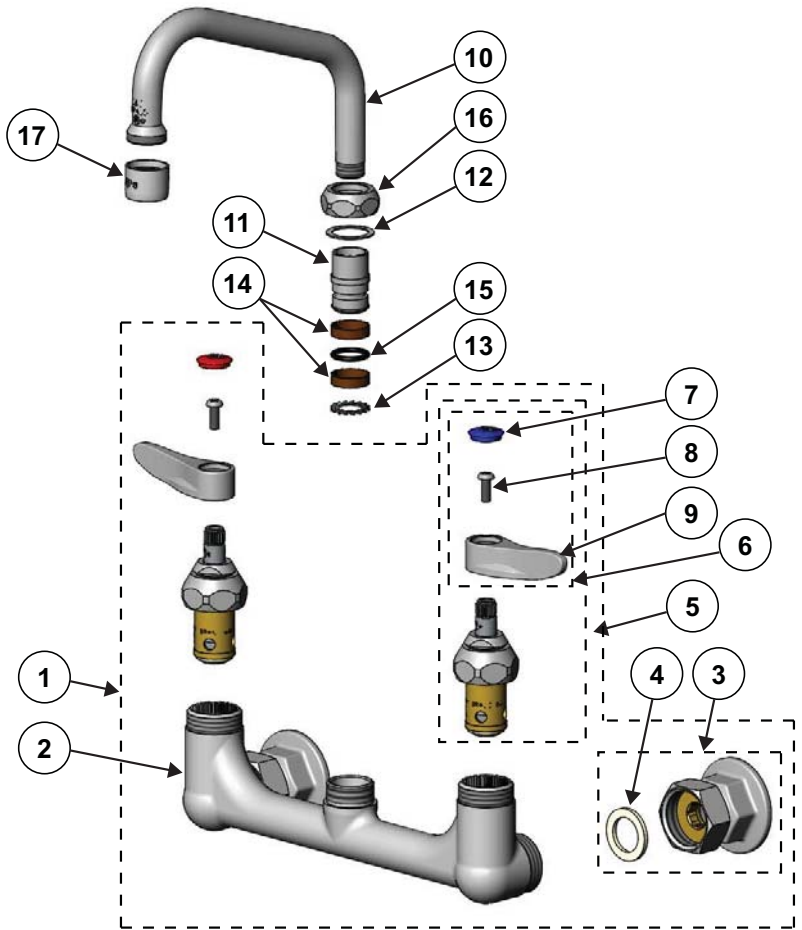

Exploded View

Part Number Guide

Base Faucet Assemblies

1	Asm, Faucet (Swivel)	B-0230-LN
2	Faucet Body (Swivel)	N/A
3	Asm, Coupling Flange	00AA
4	Washer	001019-45
5	Asm, Quarter-Turn Eterna Cartridge (new style)	N/A
	w/ Spring Checks, Handle, Blue Index & Screw, LTC	002711-40NS
	w/ Spring Checks, Handle, Red Index & Screw, RTC	002712-40NS
5	Asm, Quarter-Turn Cerama Cartridge (new style)	N/A
	w/ Check Valve, Handle, Blue Index & Screw, LTC	012447-25NS
	w/ Check Valve, Handle, Red Index & Screw, RTC	012446-25NS
6	Handle, Lever - Cold w/ Index & Screw	001636-45NS
	Handle, Lever - Hot w/ Index & Screw	001637-45NS
7	Index, Button	N/A
	Cold (Blue)	018506-19NS
	Hot (Red)	001193-19NS
8	Screw, Handle	000925-45
9	Handles	N/A
	Lever Handle	001638-45NS
	Wrist Action Handle	B-WH4-NS
13	Lock Washer	014200-45
19	*Optional Supply Connector Kit	B-0230-K

*Order separately

Nozzle Assemblies

10	Asm, Nozzle Swing (<i>includes items 10-16</i>)	N/A
	Nozzle, 6"	059X
	Nozzle, 12"	062X
	Nozzle, 18"	065X
	Asm, Gooseneck Nozzle (<i>includes items 10-16</i>)	133X
11	Swivel Piece	N/A
12	Washer, Swivel Piece	009538-45
	Repair Kit (<i>includes items 14-15</i>)	011643-45
14	Sleeve, Swivel (2)	011429-45
15	O-Ring	001074-45
16	Nut, Swivel	N/A
17	Stream Regulator Outlet, Full Flow	B-PT
18	Grease Tube	011676-45