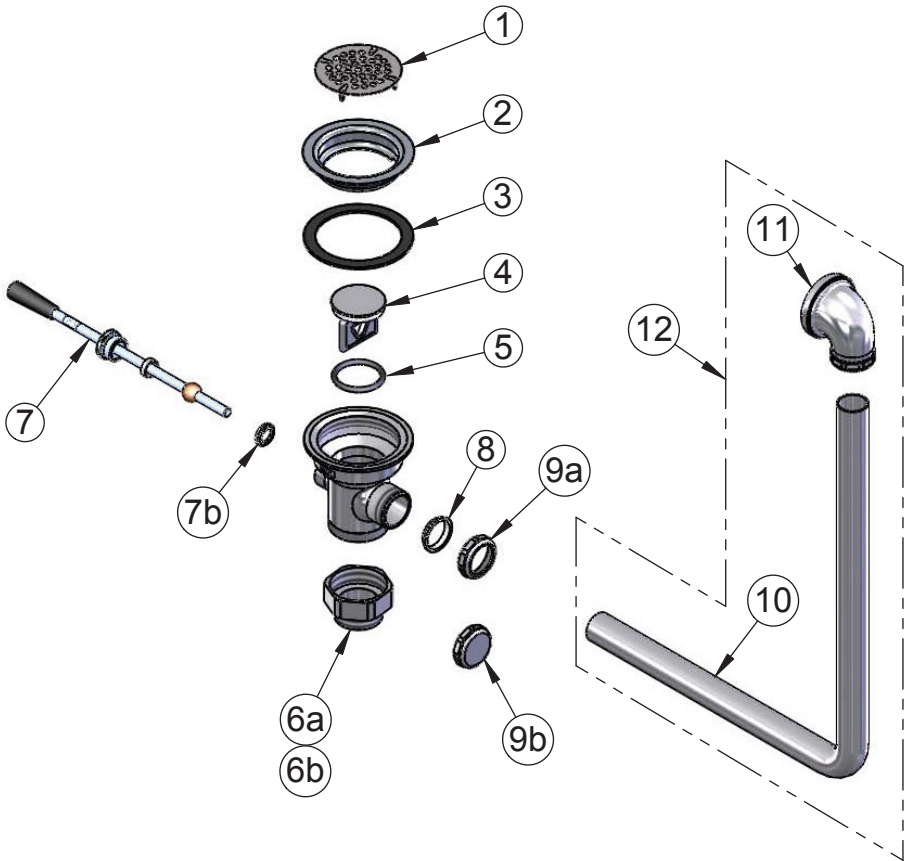

Exploded View

B-3940 Series

Part Number Guide

B-3940 Series Rotary Waste Drain Valve

1	Strainer, 3" Snap-in Removable	010385-45
2	Flange, 3" Face	015306-45
3	Gasket, 3" Face Flange	010381-45
4	Plunger, Twist Drain	010388-45
5	O-Ring, Plunger	010389-45
6a	Adapter, 2" NPT x 1½" NPT Male	B-3945
6b	Adapter, 2" NPT x 1½" BSP Male	B-3945-BSP
7	Handle Asm, Rotary Waste Valve Twist	010393-45
8	Ferrule, Coupling Nut	010390-45
9a	Nut, Coupling For Twist Drain	010391-45
9b	Cap, O'Flow Seal Drain	012640-45
10	Tube, Overflow Elbow	011355-45
11	Head Asm, Overflow Tube	011356-45
12	Waste Drain Overflow Kit	B-3999-OF

Exploded View

B-3950 Series

Part Number Guide

B-3950 Series Rotary Waste Drain Valve

1	Strainer, 3½" Snap-in Removable	010386-45
1b	Vandal Resistant Locking Flat Strainer, 3½"	010386-45VR
2	Flange, 3½ Face	010384-45
3	Gasket, 3½" Face Flange	010382-45
4	Plunger, Twist Drain	010388-45
5	O-Ring, Plunger	010389-45
6a	Adapter, 2" NPT x 1½" NPT Male	B-3945
6b	Adapter, 2" NPT x 1½" BSP Male	B-3945-BSP
7	Handle Asm, Rotary Waste Valve Twist	010393-45
8	Ferrule, Coupling Nut	010390-45
9a	Nut, Coupling For Twist Drain	010391-45
9b	Cap, O'Flow Seal Drain	012640-45
10	Tube, Overflow Elbow	011355-45
11	Head Asm, Overflow Tube	011356-45
12	Waste Drain Overflow Kit	B-3999-OF

Exploded View

B-3960 Series

Part Number Guide

B-3960 Series Lever Waste Drain Valve

1	Strainer, 3" Snap-in Removable	010385-45
2	Flange, 3" Face	015306-45
3	Gasket, 3" Face Flange	010381-45
4	Plunger Casting for Lever Waste Drain	015405-45
5	O-Ring, Plunger	010389-45
6a	Adapter, 2" NPT x 1½" NPT Male	B-3945
6b	Adapter, 2" NPT x 1½" BSP Male	B-3945-BSP
7	Handle Asm, Waste Drain Valve Lever	010394-45
7b	Bushing, Waste Drain Lever Handle	010392-45
8	Ferrule, Coupling Nut	010390-45
9a	Nut, Coupling For Twist Drain	010391-45
9b	Cap, O'Flow Seal Drain	012640-45
10	Tube, Overflow Elbow	011355-45
11	Head Asm, Overflow Tube	011356-45
12	Waste Drain Overflow Kit	B-3999-OF