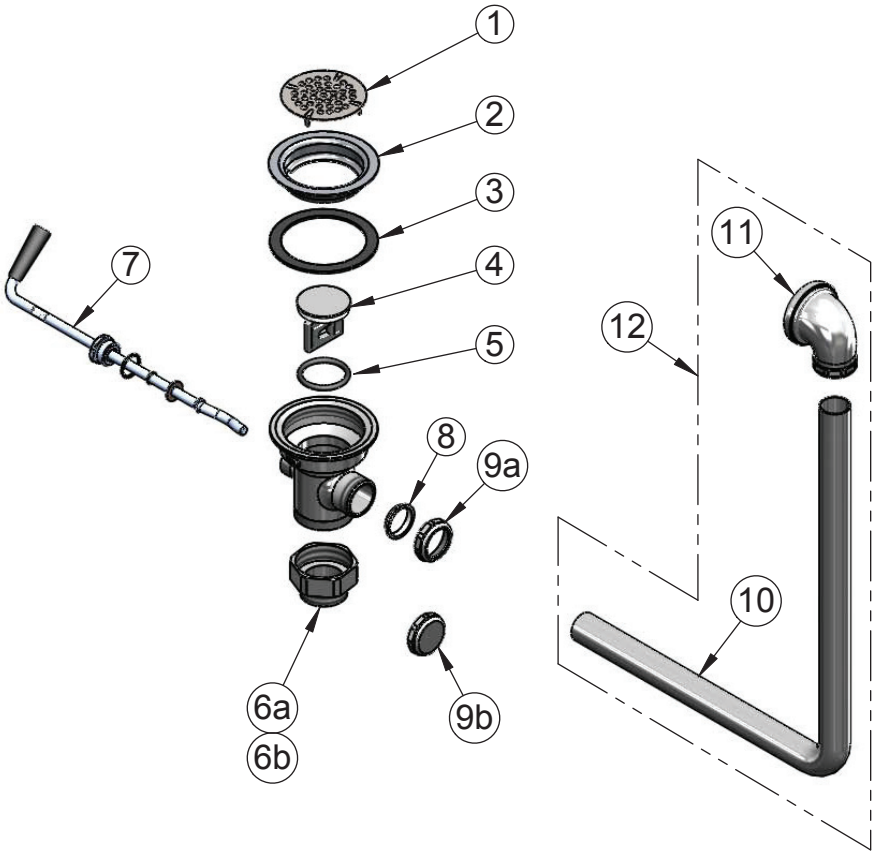

Exploded View

B-3940 Series

Part Number Guide

B-3940 Series Rotary Waste Drain Valve

1	Strainer, 3" Snap-in Removable	010385-45
2	Flange, 3" Face	015306-45
3	Gasket, 3" Face Flange	010381-45
4	Plunger, Twist Drain	010388-45
5	O-Ring, Plunger	010389-45
6a	Adapter, 2" NPT x 1½" NPT Male	B-3945
6b	Adapter, 2" NPT x 1½" BSP Male	B-3945-BSP
7	Handle Asm, Rotary Waste Valve Twist	010393-45
8	Ferrule, Coupling Nut	010390-45
9a	Nut, Coupling For Twist Drain	010391-45
9b	Cap, O'Flow Seal Drain	012640-45
10	Tube, Overflow Elbow	011355-45
11	Head Asm, Overflow Tube	011356-45
12	Waste Drain Overflow Kit	B-3999-OF

Exploded View

B-3950 Series

Part Number Guide

B-3950 Series Rotary Waste Drain Valve

1	Strainer, 3½" Snap-in Removable	010386-45
1b	Vandal Resistant Locking Flat Strainer, 3½"	010386-45VR
2	Flange, 3½ Face	010384-45
3	Gasket, 3½" Face Flange	010382-45
4	Plunger, Twist Drain	010388-45
5	O-Ring, Plunger	010389-45
6a	Adapter, 2" NPT x 1½" NPT Male	B-3945
6b	Adapter, 2" NPT x 1½" BSP Male	B-3945-BSP
7	Handle Asm, Rotary Waste Valve Twist	010393-45
8	Ferrule, Coupling Nut	010390-45
9a	Nut, Coupling For Twist Drain	010391-45
9b	Cap, O'Flow Seal Drain	012640-45
10	Tube, Overflow Elbow	011355-45
11	Head Asm, Overflow Tube	011356-45
12	Waste Drain Overflow Kit	B-3999-OF

Exploded View

B-3960 Series

Part Number Guide

B-3960 Series Lever Waste Drain Valve

1	Strainer, 3" Snap-in Removable	010385-45
2	Flange, 3" Face	015306-45
3	Gasket, 3" Face Flange	010381-45
4	Plunger Casting for Lever Waste Drain	015405-45
5	O-Ring, Plunger	010389-45
6a	Adapter, 2" NPT x 1½" NPT Male	B-3945
6b	Adapter, 2" NPT x 1½" BSP Male	B-3945-BSP
7	Handle Asm, Waste Drain Valve Lever	010394-45
7b	Bushing, Waste Drain Lever Handle	010392-45
8	Ferrule, Coupling Nut	010390-45
9a	Nut, Coupling For Twist Drain	010391-45
9b	Cap, O'Flow Seal Drain	012640-45
10	Tube, Overflow Elbow	011355-45
11	Head Asm, Overflow Tube	011356-45
12	Waste Drain Overflow Kit	B-3999-OF