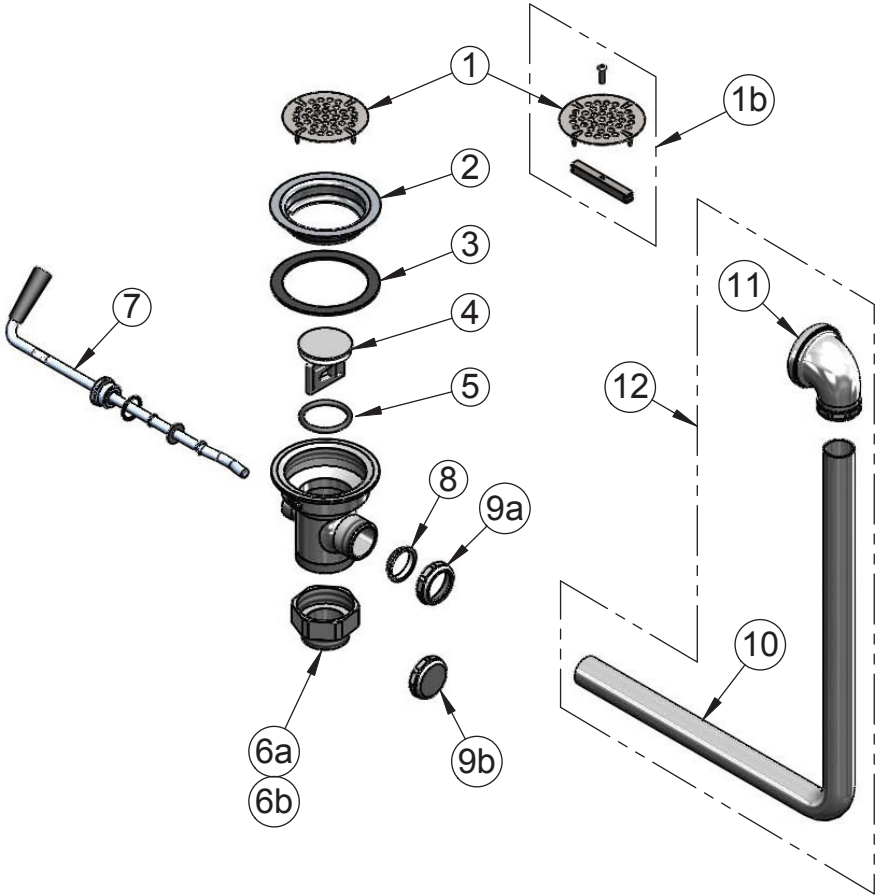

Exploded View

B-3940 Series

Part Number Guide

B-3940 Series Rotary Waste Drain Valve

1	Strainer, 3" Snap-in Removable	010385-45
2	Flange, 3" Face	015306-45
3	Gasket, 3" Face Flange	010381-45
4	Plunger, Twist Drain	010388-45
5	O-Ring, Plunger	010389-45
6a	Adapter, 2" NPT x 1½" NPT Male	B-3945
6b	Adapter, 2" NPT x 1½" BSP Male	B-3945-BSP
7	Handle Asm, Rotary Waste Valve Twist	010393-45
8	Ferrule, Coupling Nut	010390-45
9a	Nut, Coupling For Twist Drain	010391-45
9b	Cap, O'Flow Seal Drain	012640-45
10	Tube, Overflow Elbow	011355-45
11	Head Asm, Overflow Tube	011356-45
12	Waste Drain Overflow Kit	B-3999-OF

Exploded View

B-3950 Series

Part Number Guide

B-3950 Series Rotary Waste Drain Valve

1	Strainer, 3½" Snap-in Removable	010386-45
1b	Vandal Resistant Locking Flat Strainer, 3½"	010386-45VR
2	Flange, 3½ Face	010384-45
3	Gasket, 3½" Face Flange	010382-45
4	Plunger, Twist Drain	010388-45
5	O-Ring, Plunger	010389-45
6a	Adapter, 2" NPT x 1½" NPT Male	B-3945
6b	Adapter, 2" NPT x 1½" BSP Male	B-3945-BSP
7	Handle Asm, Rotary Waste Valve Twist	010393-45
8	Ferrule, Coupling Nut	010390-45
9a	Nut, Coupling For Twist Drain	010391-45
9b	Cap, O'Flow Seal Drain	012640-45
10	Tube, Overflow Elbow	011355-45
11	Head Asm, Overflow Tube	011356-45
12	Waste Drain Overflow Kit	B-3999-OF

Exploded View

B-3960 Series

Part Number Guide

B-3960 Series Lever Waste Drain Valve

1	Strainer, 3" Snap-in Removable	010385-45
2	Flange, 3" Face	015306-45
3	Gasket, 3" Face Flange	010381-45
4	Plunger Casting for Lever Waste Drain	015405-45
5	O-Ring, Plunger	010389-45
6a	Adapter, 2" NPT x 1½" NPT Male	B-3945
6b	Adapter, 2" NPT x 1½" BSP Male	B-3945-BSP
7	Handle Asm, Waste Drain Valve Lever	010394-45
7b	Bushing, Waste Drain Lever Handle	010392-45
8	Ferrule, Coupling Nut	010390-45
9a	Nut, Coupling For Twist Drain	010391-45
9b	Cap, O'Flow Seal Drain	012640-45
10	Tube, Overflow Elbow	011355-45
11	Head Asm, Overflow Tube	011356-45
12	Waste Drain Overflow Kit	B-3999-OF