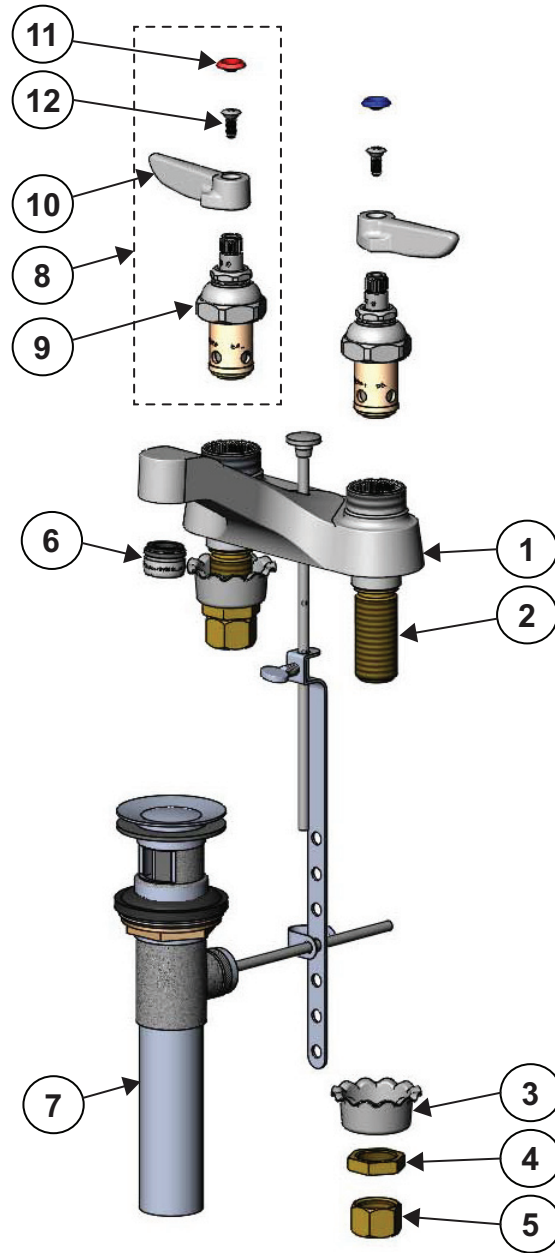

Exploded View

Part Number Guide

Base Faucet Assemblies

1	Body, Faucet with Pop-Up <i>B-0870</i>	*
	Body, Faucet without Pop-Up <i>B-0871</i>	*
2	Shank, Faucet	*
3	Washer, Rosette	001000-45
4	Locknut	002954-45
5	Nut, Coupling	000958-20
6	Aerator	B-0199-03
7	Asm, Pop-Up Drain	B-0898
8	Asm, Eterna Cartridge w/ Handle, Blue Index, Screw, LTC	002713-40
	Asm, Eterna Cartridge w/ Handle, Red Index, Screw, RTC	002714-40
9	Eterna Cartridge, LTC (Cold)	005959-40
	Eterna Cartridge, RTC (Hot)	005960-40
10	Lever Handle	001636-45
11	Index, Red - Hot	001661-45
	Index, Blue - Cold	001660-45
12	Screw, Lever Handle	000922-45