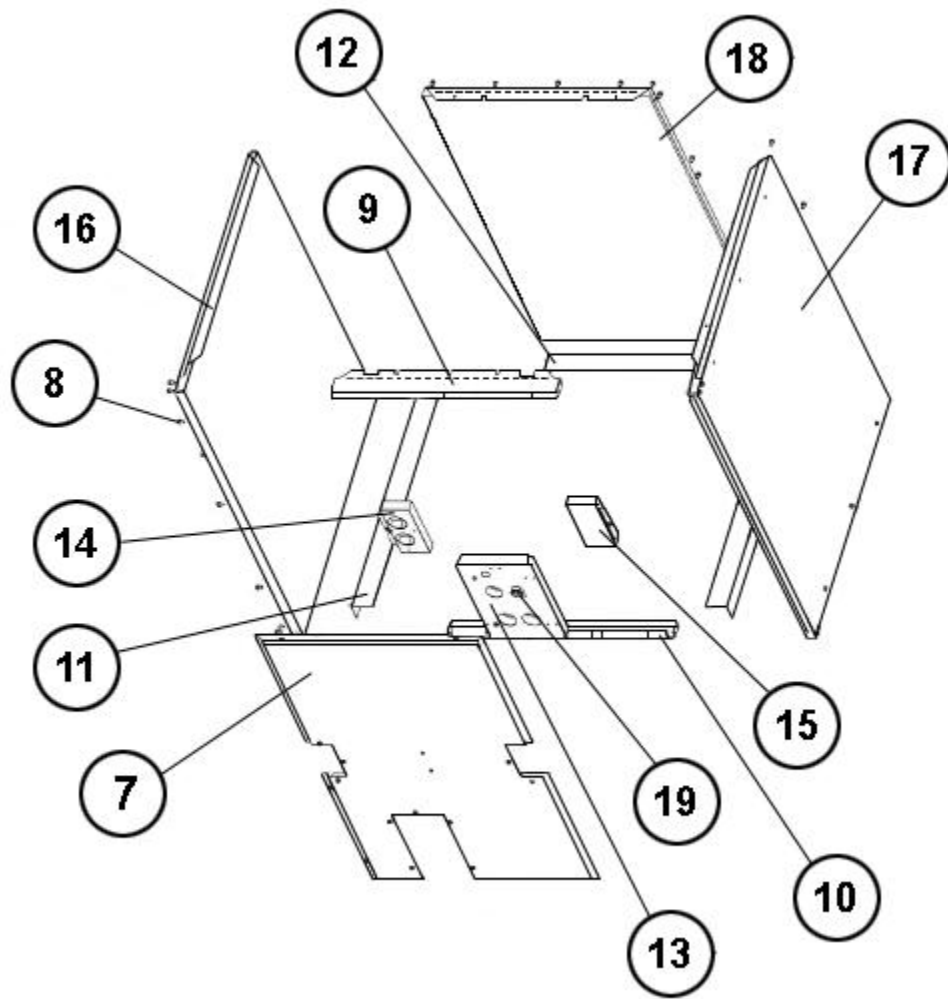

## RCQD-4821AS

Parts List  
12-July-2016

*This parts list is current as of the above revision date.  
See <http://www.rheempartslists.net/92-42800-RCQD-4821AS.pdf> for the current revision.*

No.	Notes	Part Description	Part No.
<b>Coil Assembly Components:</b>			
1	Stk	Vertical Drain Pan	68-100000-02
		Drain Pan Extension	AS-57535-04
2	Stk	Horizontal Drain Pan	68-100002-01
3		Drain Pan Plug (4)	68-100070-01
4	Stk	Expansion Valve (with Distributor Assembly)	61-101655-03
5	Stk	Strainer	83-26020-02
6		Distributor Assembly	N/A
<b>Coil Box Assembly Components:</b>			
7		Door Panel Assembly (Granite/Steel Gray)	AS-100068-57
8		Screws - Sheet Metal (54)	63-22153-05
9		Top Channel (Granite/Steel Gray)	AE-100007-32
10		Bottom Channel	AE-100008-02
11		Channel - Coil Support Side (2)	AE-100009-01
12		Channel - Coil Support Rear	AE-100010-02
13		Refrigerant Connection Panel (Granite/Steel Gray)	AS-100068-59
14		Horizontal Drain Connection Panel (Granite/Steel Gray)	AS-100068-60
15		Cabinet Mounting Blank Assembly (Granite/Steel Gray)	AS-100068-61
16		Left Side Panel Assembly (Granite/Steel Gray)	AS-100068-62
17		Right Side Panel Assembly (Granite/Steel Gray)	AS-100068-63
18		Rear Panel Assembly (Granite/Steel Gray)	AS-100068-65
19		Grommet	56-100117-01
		Touch-up Paint - Granite/Steel Gray (Aerosol)	PD523018
		Touch-up Paint - Granite/Steel Gray (Paint Pens)	PD523019

Coil Assembly (A)

Coil Assembly (B)

Coil Box Assembly