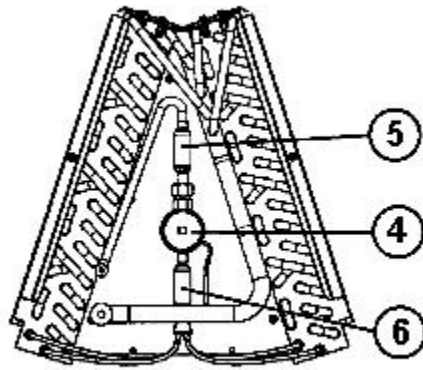

## RCQD-4821AS

Parts List  
12-July-2016

*This parts list is current as of the above revision date.  
See <http://www.rheempartslists.net/92-42800-RCQD-4821AS.pdf> for the current revision.*

No.	Notes	Part Description	Part No.
<b>Coil Assembly Components:</b>			
1	Stk	Vertical Drain Pan	68-100000-02
		Drain Pan Extension	AS-57535-04
2	Stk	Horizontal Drain Pan	68-100002-01
3		Drain Pan Plug (4)	68-100070-01
4	Stk	Expansion Valve (with Distributor Assembly)	61-101655-03
5	Stk	Strainer	83-26020-02
6		Distributor Assembly	N/A
<b>Coil Box Assembly Components:</b>			
7		Door Panel Assembly (Granite/Steel Gray)	AS-100068-57
8		Screws - Sheet Metal (54)	63-22153-05
9		Top Channel (Granite/Steel Gray)	AE-100007-32
10		Bottom Channel	AE-100008-02
11		Channel - Coil Support Side (2)	AE-100009-01
12		Channel - Coil Support Rear	AE-100010-02
13		Refrigerant Connection Panel (Granite/Steel Gray)	AS-100068-59
14		Horizontal Drain Connection Panel (Granite/Steel Gray)	AS-100068-60
15		Cabinet Mounting Blank Assembly (Granite/Steel Gray)	AS-100068-61
16		Left Side Panel Assembly (Granite/Steel Gray)	AS-100068-62
17		Right Side Panel Assembly (Granite/Steel Gray)	AS-100068-63
18		Rear Panel Assembly (Granite/Steel Gray)	AS-100068-65
19		Grommet	56-100117-01
		Touch-up Paint - Granite/Steel Gray (Aerosol)	PD523018
		Touch-up Paint - Granite/Steel Gray (Paint Pens)	PD523019

Coil Assembly (A)

Coil Assembly (B)

Coil Box Assembly