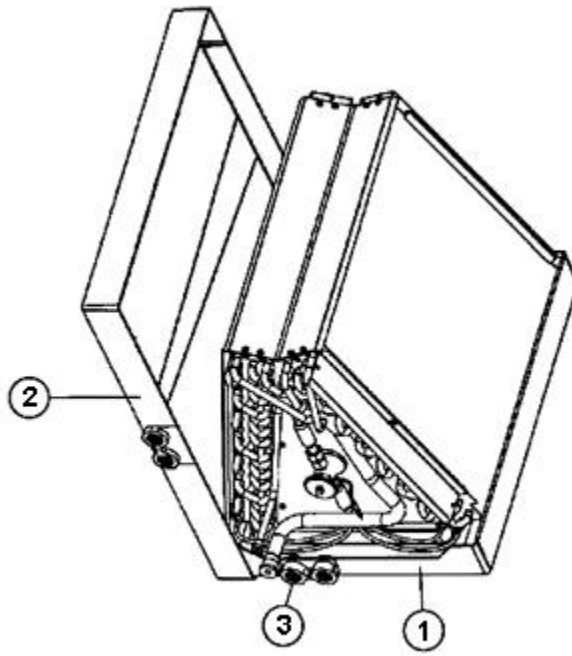

## RCQD-4821AS

Parts List  
12-July-2016

*This parts list is current as of the above revision date.  
See <http://www.rheempartslists.net/92-42800-RCQD-4821AS.pdf> for the current revision.*

No.	Notes	Part Description	Part No.
<b>Coil Assembly Components:</b>			
1	Stk	Vertical Drain Pan	68-100000-02
		Drain Pan Extension	AS-57535-04
2	Stk	Horizontal Drain Pan	68-100002-01
3		Drain Pan Plug (4)	68-100070-01
4	Stk	Expansion Valve (with Distributor Assembly)	61-101655-03
5	Stk	Strainer	83-26020-02
6		Distributor Assembly	N/A
<b>Coil Box Assembly Components:</b>			
7		Door Panel Assembly (Granite/Steel Gray)	AS-100068-57
8		Screws - Sheet Metal (54)	63-22153-05
9		Top Channel (Granite/Steel Gray)	AE-100007-32
10		Bottom Channel	AE-100008-02
11		Channel - Coil Support Side (2)	AE-100009-01
12		Channel - Coil Support Rear	AE-100010-02
13		Refrigerant Connection Panel (Granite/Steel Gray)	AS-100068-59
14		Horizontal Drain Connection Panel (Granite/Steel Gray)	AS-100068-60
15		Cabinet Mounting Blank Assembly (Granite/Steel Gray)	AS-100068-61
16		Left Side Panel Assembly (Granite/Steel Gray)	AS-100068-62
17		Right Side Panel Assembly (Granite/Steel Gray)	AS-100068-63
18		Rear Panel Assembly (Granite/Steel Gray)	AS-100068-65
19		Grommet	56-100117-01
		Touch-up Paint - Granite/Steel Gray (Aerosol)	PD523018
		Touch-up Paint - Granite/Steel Gray (Paint Pens)	PD523019