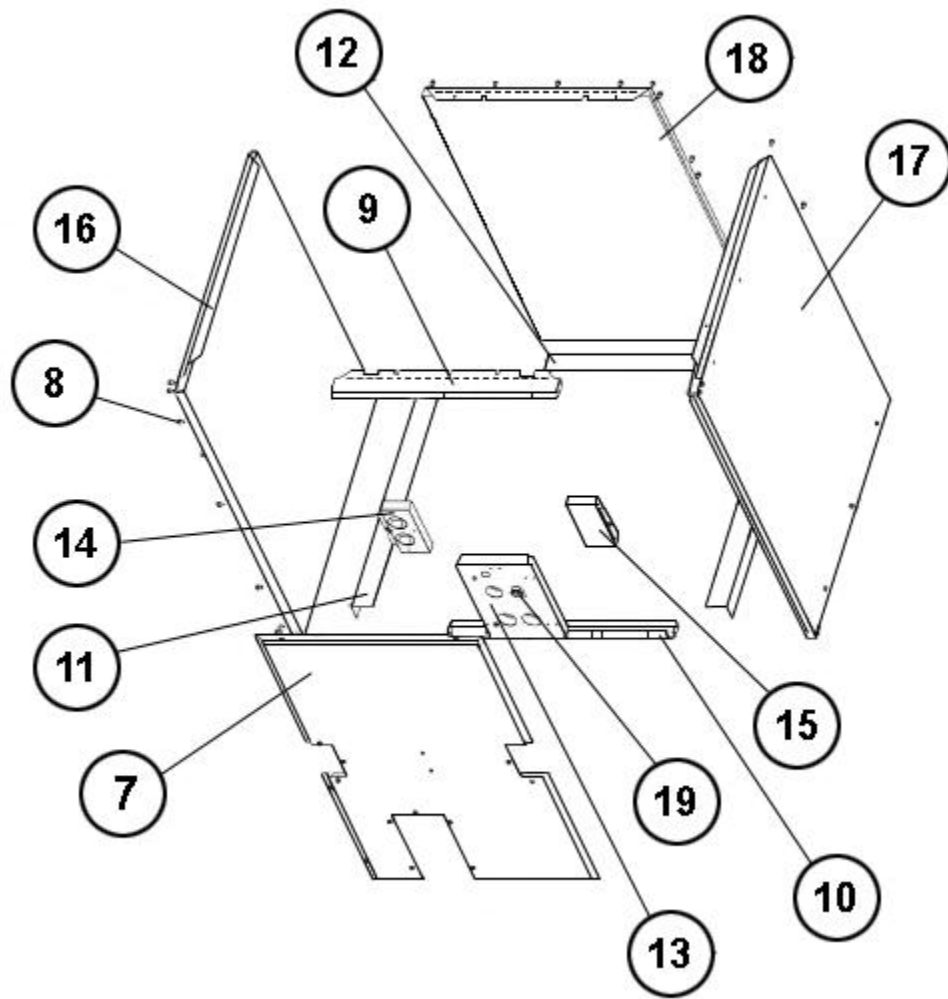

## RCQD-3621AS

Parts List  
12-July-2016

*This parts list is current as of the above revision date.  
See <http://www.rheempartslists.net/92-42800-RCQD-3621AS.pdf> for the current revision.*

No.	Notes	Part Description	Part No.
<b>Coil Assembly Components:</b>			
1	Stk	Vertical Drain Pan	68-100000-02
		Drain Pan Extension	AS-57535-04
2	Stk	Horizontal Drain Pan	68-100002-01
3		Drain Pan Plug (4)	68-100070-01
4	Stk	Expansion Valve (with Distributor Assembly)	61-101655-02
5	Stk	Strainer	83-26020-02
6		Distributor Assembly	N/A
<b>Coil Box Assembly Components:</b>			
7		Door Panel Assembly (Granite/Steel Gray)	AS-100068-57
8		Screws - Sheet Metal (54)	63-22153-05
9		Top Channel (Granite/Steel Gray)	AE-100007-32
10		Bottom Channel	AE-100008-02
11		Channel - Coil Support Side (2)	AE-100009-01
12		Channel - Coil Support Rear	AE-100010-02
13		Refrigerant Connection Panel (Granite/Steel Gray)	AS-100068-59
14		Horizontal Drain Connection Panel (Granite/Steel Gray)	AS-100068-60
15		Cabinet Mounting Blank Assembly (Granite/Steel Gray)	AS-100068-61
16		Left Side Panel Assembly (Granite/Steel Gray)	AS-100068-62
17		Right Side Panel Assembly (Granite/Steel Gray)	AS-100068-63
18		Rear Panel Assembly (Granite/Steel Gray)	AS-100068-65
19		Grommet	56-100117-01
		Touch-up Paint - Granite/Steel Gray (Aerosol)	PD523018
		Touch-up Paint - Granite/Steel Gray (Paint Pens)	PD523019

Coil Assembly (A)

Coil Assembly (B)

Coil Box Assembly