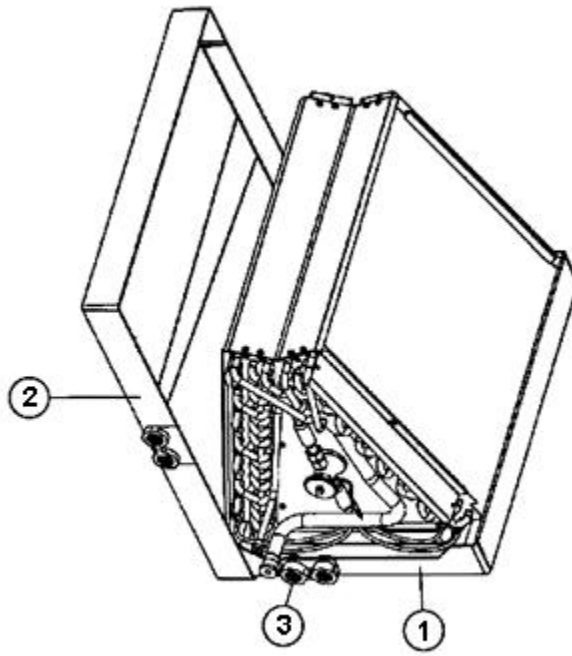

## RCQD-3621AS

Parts List  
12-July-2016

*This parts list is current as of the above revision date.  
See <http://www.rheempartslists.net/92-42800-RCQD-3621AS.pdf> for the current revision.*

No.	Notes	Part Description	Part No.
<b>Coil Assembly Components:</b>			
1	Stk	Vertical Drain Pan	68-100000-02
		Drain Pan Extension	AS-57535-04
2	Stk	Horizontal Drain Pan	68-100002-01
3		Drain Pan Plug (4)	68-100070-01
4	Stk	Expansion Valve (with Distributor Assembly)	61-101655-02
5	Stk	Strainer	83-26020-02
6		Distributor Assembly	N/A
<b>Coil Box Assembly Components:</b>			
7		Door Panel Assembly (Granite/Steel Gray)	AS-100068-57
8		Screws - Sheet Metal (54)	63-22153-05
9		Top Channel (Granite/Steel Gray)	AE-100007-32
10		Bottom Channel	AE-100008-02
11		Channel - Coil Support Side (2)	AE-100009-01
12		Channel - Coil Support Rear	AE-100010-02
13		Refrigerant Connection Panel (Granite/Steel Gray)	AS-100068-59
14		Horizontal Drain Connection Panel (Granite/Steel Gray)	AS-100068-60
15		Cabinet Mounting Blank Assembly (Granite/Steel Gray)	AS-100068-61
16		Left Side Panel Assembly (Granite/Steel Gray)	AS-100068-62
17		Right Side Panel Assembly (Granite/Steel Gray)	AS-100068-63
18		Rear Panel Assembly (Granite/Steel Gray)	AS-100068-65
19		Grommet	56-100117-01
		Touch-up Paint - Granite/Steel Gray (Aerosol)	PD523018
		Touch-up Paint - Granite/Steel Gray (Paint Pens)	PD523019