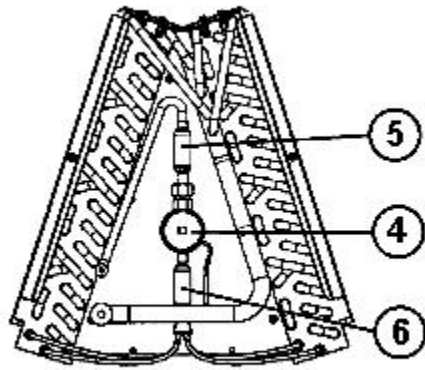

## RCQD-3621AS

Parts List  
12-July-2016

*This parts list is current as of the above revision date.  
See <http://www.rheempartslists.net/92-42800-RCQD-3621AS.pdf> for the current revision.*

No.	Notes	Part Description	Part No.
<b>Coil Assembly Components:</b>			
1	Stk	Vertical Drain Pan	68-100000-02
		Drain Pan Extension	AS-57535-04
2	Stk	Horizontal Drain Pan	68-100002-01
3		Drain Pan Plug (4)	68-100070-01
4	Stk	Expansion Valve (with Distributor Assembly)	61-101655-02
5	Stk	Strainer	83-26020-02
6		Distributor Assembly	N/A
<b>Coil Box Assembly Components:</b>			
7		Door Panel Assembly (Granite/Steel Gray)	AS-100068-57
8		Screws - Sheet Metal (54)	63-22153-05
9		Top Channel (Granite/Steel Gray)	AE-100007-32
10		Bottom Channel	AE-100008-02
11		Channel - Coil Support Side (2)	AE-100009-01
12		Channel - Coil Support Rear	AE-100010-02
13		Refrigerant Connection Panel (Granite/Steel Gray)	AS-100068-59
14		Horizontal Drain Connection Panel (Granite/Steel Gray)	AS-100068-60
15		Cabinet Mounting Blank Assembly (Granite/Steel Gray)	AS-100068-61
16		Left Side Panel Assembly (Granite/Steel Gray)	AS-100068-62
17		Right Side Panel Assembly (Granite/Steel Gray)	AS-100068-63
18		Rear Panel Assembly (Granite/Steel Gray)	AS-100068-65
19		Grommet	56-100117-01
		Touch-up Paint - Granite/Steel Gray (Aerosol)	PD523018
		Touch-up Paint - Granite/Steel Gray (Paint Pens)	PD523019

Coil Assembly (A)

Coil Assembly (B)

Coil Box Assembly