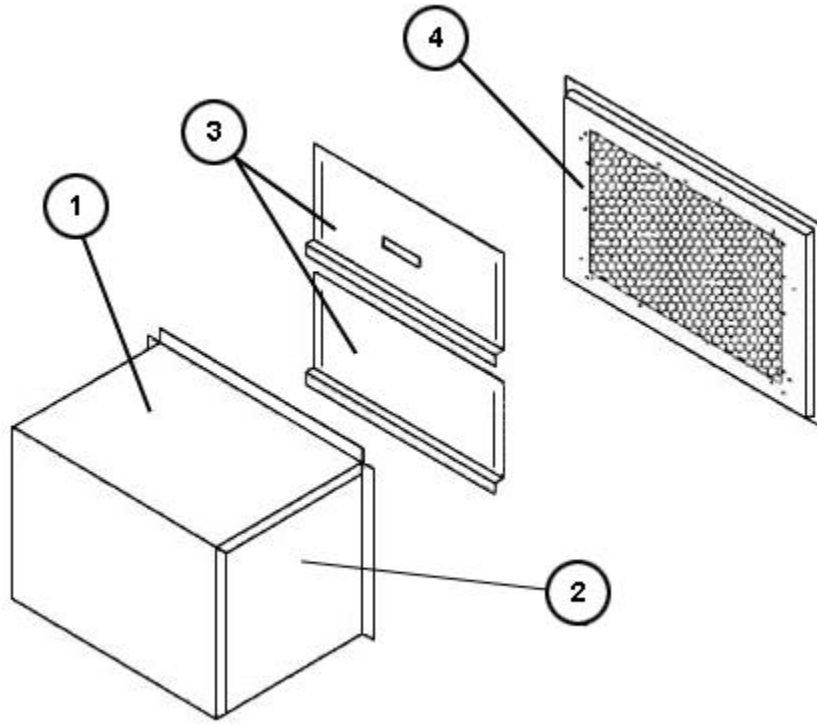

No.	Notes	Part Description	Part No.
1		Hood Top	PD955600H
2		Hood Sides (2)	PD955599H
3		O.A. Slide (2)	89-25265-02
4		Door Panel	89-25265-03
		Sheet Metal Screws - 10-16 x 1/2 inch (12 for Hood Top and Sides Assembly)	PD955603