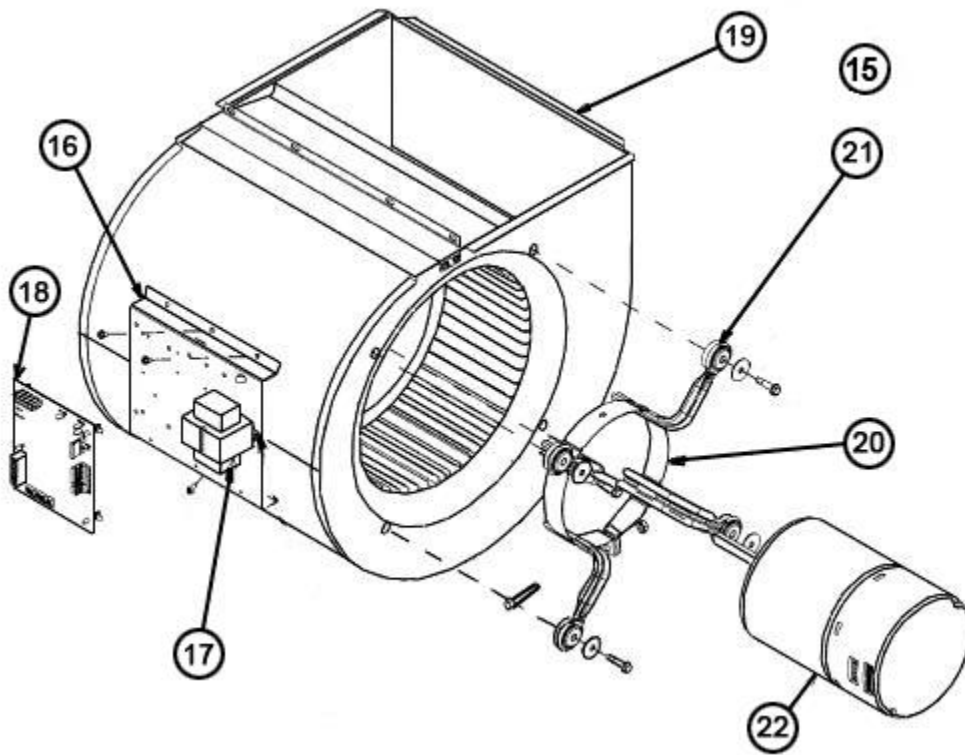

No.	Notes	MODEL	RHPL	RHPL	RHPL	RHPL	RHPL
		CAPACITY	24	36	38	48	60
		CABINET SIZE	21	21	21	24	24
		VOLTAGE	J	J	J	J	J
		VARIATION	C	C	C	C	C
BLOWER GROUP							
15	Stk	Blower Assembly (Includes items 16-22)	AS-101885-11	AS-101885-12	AS-101885-20	AS-101885-13	AS-101885-13
16		Mounting Bracket - Control Board	AE-101049-01	AE-101049-01	AE-101049-01	AE-101049-01	AE-101049-01
17		Transformer	See Electrical Group				
18		Control Board - ECM	See Electrical Group				
19		Blower Housing w/Wheel	70-101729-02	70-101729-02	70-101729-08	70-101729-04	70-101729-04
	Stk	Blower Wheel	703014	703014	703023	703015	703015
20		Motor Mount - Band	70-19927-04	70-19927-04	70-19927-04	70-19927-04	70-19927-04
21		Motor Mount - Arm (4)	70-19929-10	70-19929-10	70-19929-10	70-19929-10	70-19929-10
22	Stk,1	Blower Motor - ECM (See Note 1)	51-102601-01	51-102602-01	51-102602-01	51-102603-01	51-102603-01
	Stk,1	ECM Motor Module - U.S. Motors PerfectSpeed (See Note 1)	51-104362-04	51-104362-03	51-104362-03	51-104362-02	51-104362-02
	Stk,1	ECM Motor Module - Genteq ECM 3.0 (See Note 1)	51-103225-01	51-103226-01	51-103226-01	51-103224-01	51-103224-01
		Wiring Harness - Indoor Blower Motor	See Electrical Group				
23		Mounting Bracket Cover	AE-101797-01	AE-101797-01	AE-101797-01	AE-101797-01	AE-101797-01

No.	Notes	MODEL	RHPL	RHPL	RHPL	RHPL
		CAPACITY	24	36	48	60
		CABINET SIZE	21	21	24	24
		VOLTAGE	J	J	J	J
		VARIATION	A	A	A	A
BLOWER GROUP						
15	Stk	Blower Assembly (Includes items 16-22)	AS-101885-05	AS-101885-06	AS-101885-07	AS-101885-08
16		Mounting Bracket - Control Board	AE-101049-01	AE-101049-01	AE-101049-01	AE-101049-01
17		Transformer	See Electrical Group			
18		Control Board - ECM	See Electrical Group			
19		Blower Housing w/Wheel	70-101729-02	70-101729-02	70-101729-04	70-101729-04
	Stk	Blower Wheel	703014	703014	703015	703015
20		Motor Mount - Band	70-19927-04	70-19927-04	70-19927-04	70-19927-04
21		Motor Mount - Arm (4)	70-19929-10	70-19929-10	70-19929-10	70-19929-10
22	Stk	Blower Motor - ECM (Includes Motor and Module)	51-24373-09	51-24374-25	51-24375-18	51-24375-19
	Stk	ECM Motor Module	51-24381-97	51-24382-105	51-24384-108	51-24384-98
		Wiring Harness - Indoor Blower Motor	See Electrical Group			
23		Mounting Bracket Cover	AE-101797-01	AE-101797-01	AE-101797-01	AE-101797-01

Blower Assembly