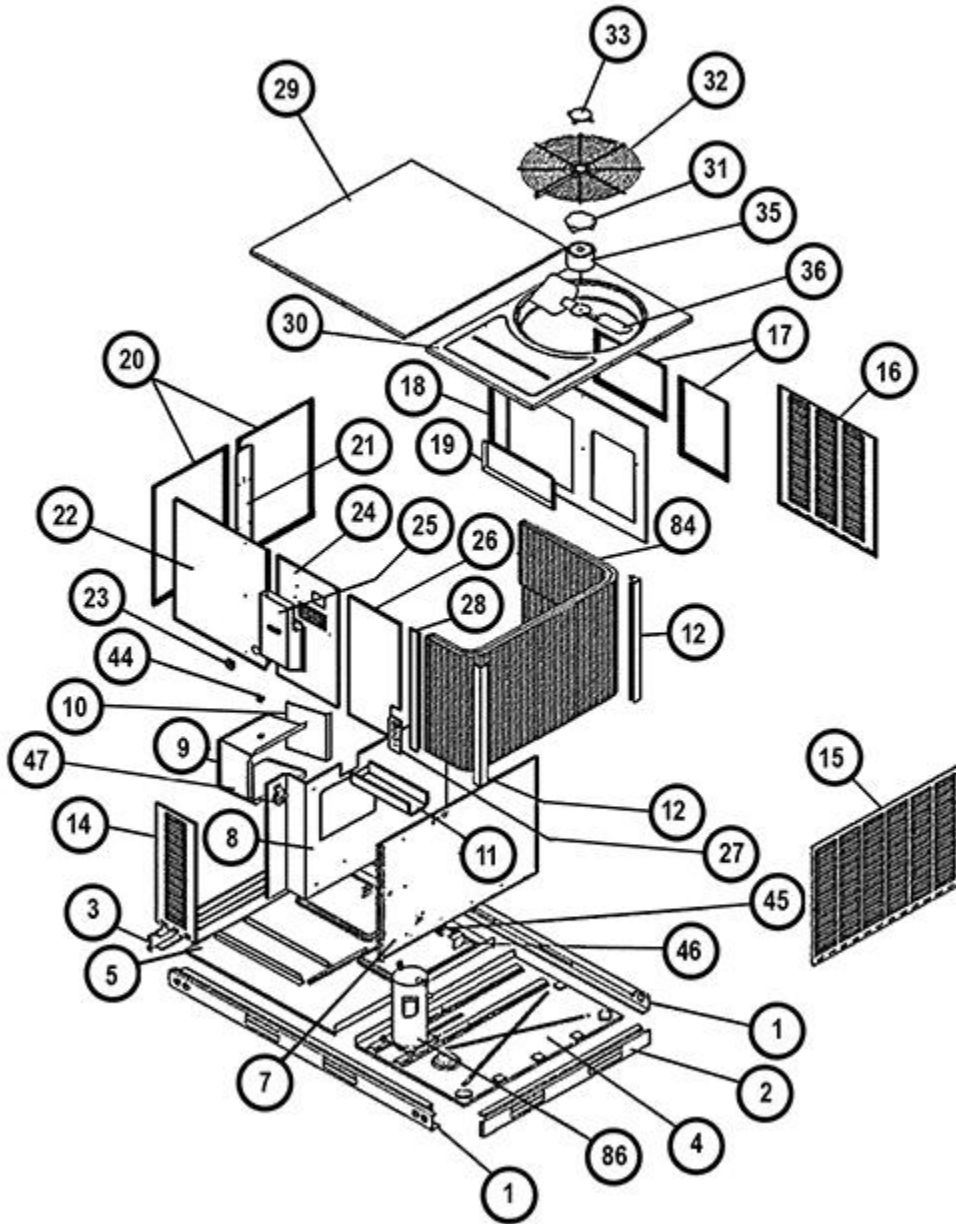

No.	Notes	MODEL TECHNICAL VARIATION HEATING CAPACITY	RKMA- A 07	RKMA- A 08	RKMA- A 09	RKMA- A 10	RKMA- A 11	RKMA- A 12	RKMA- A 13
HEAT EXCHANGER, BURNER / MANIFOLD									
45		Main Limit - (Condenser Bulkhead):							
45	Stk	Electric (E), L07E	47-23610-25						
45	Stk	Electric (E), K08E, L08E, M08E, DK08E		47-23610-19					
45	Stk	Electric (E), L09E			47-23610-25				
45	Stk	Electric (E), L10E, M10E, DK10E				47-23610-19			
45	Stk	Electric (E), K10E				47-23610-21			
45	Stk	Electric (E), L11E					47-23610-19		
45	Stk	Electric (E), M12E, DK12E						47-23610-21	
45	Stk	Electric (E), K12E						47-23610-27	
45	Stk	Electric (E), K13E, L13E, M13E, DK13E							47-23610-19
45	Stk	Electric (E), 085?L11E, 085?M11E					47-23610-17		
45	Stk	Electric (E), 085?L13E, 085?M13E							47-23610-17
45	Stk	NOx Electric (X), K08X, L08X, M08X, DK08X		47-23610-23					
45	Stk	NOx Electric (X), L10X, M10X, DK10X				47-23610-21			
45	Stk	NOx Electric (X), K10X				47-23610-25			
45	Stk	NOx Electric (X), K12X						47-23610-29	
45	Stk	NOx Electric (X), L12X, M12X, DK12X						47-23610-27	
45	Stk	NOx Electric (X), K13X, L13X, M13X, DK13X							47-23610-19
45	Stk	Electric (T), 085?L13T, 085?M13T							47-23610-09
46		Main Limit Shield	AS-59152-01	AS-59152-01	AS-59152-01	AS-59152-01	AS-59152-01	AS-59152-01	AS-59152-01
87	Stk	Heat Exchanger - Includes Center Panel	AS-59066-01	AS-59066-01	AS-59066-05	AS-59066-05	AS-59066-04	AS-59066-04	AS-59066-04
88		Turbulators (NOX)	N/A	AE-58922-01 (4)	N/A	AE-58922-01 (5)	N/A	AE-58922-01 (6)	AE-58922-01 (6)
89	Stk	NOX Inserts	N/A	75-23684-01 (4)	N/A	75-23684-01 (5)	N/A	75-23684-01 (6)	75-23684-01 (6)

Exploded View