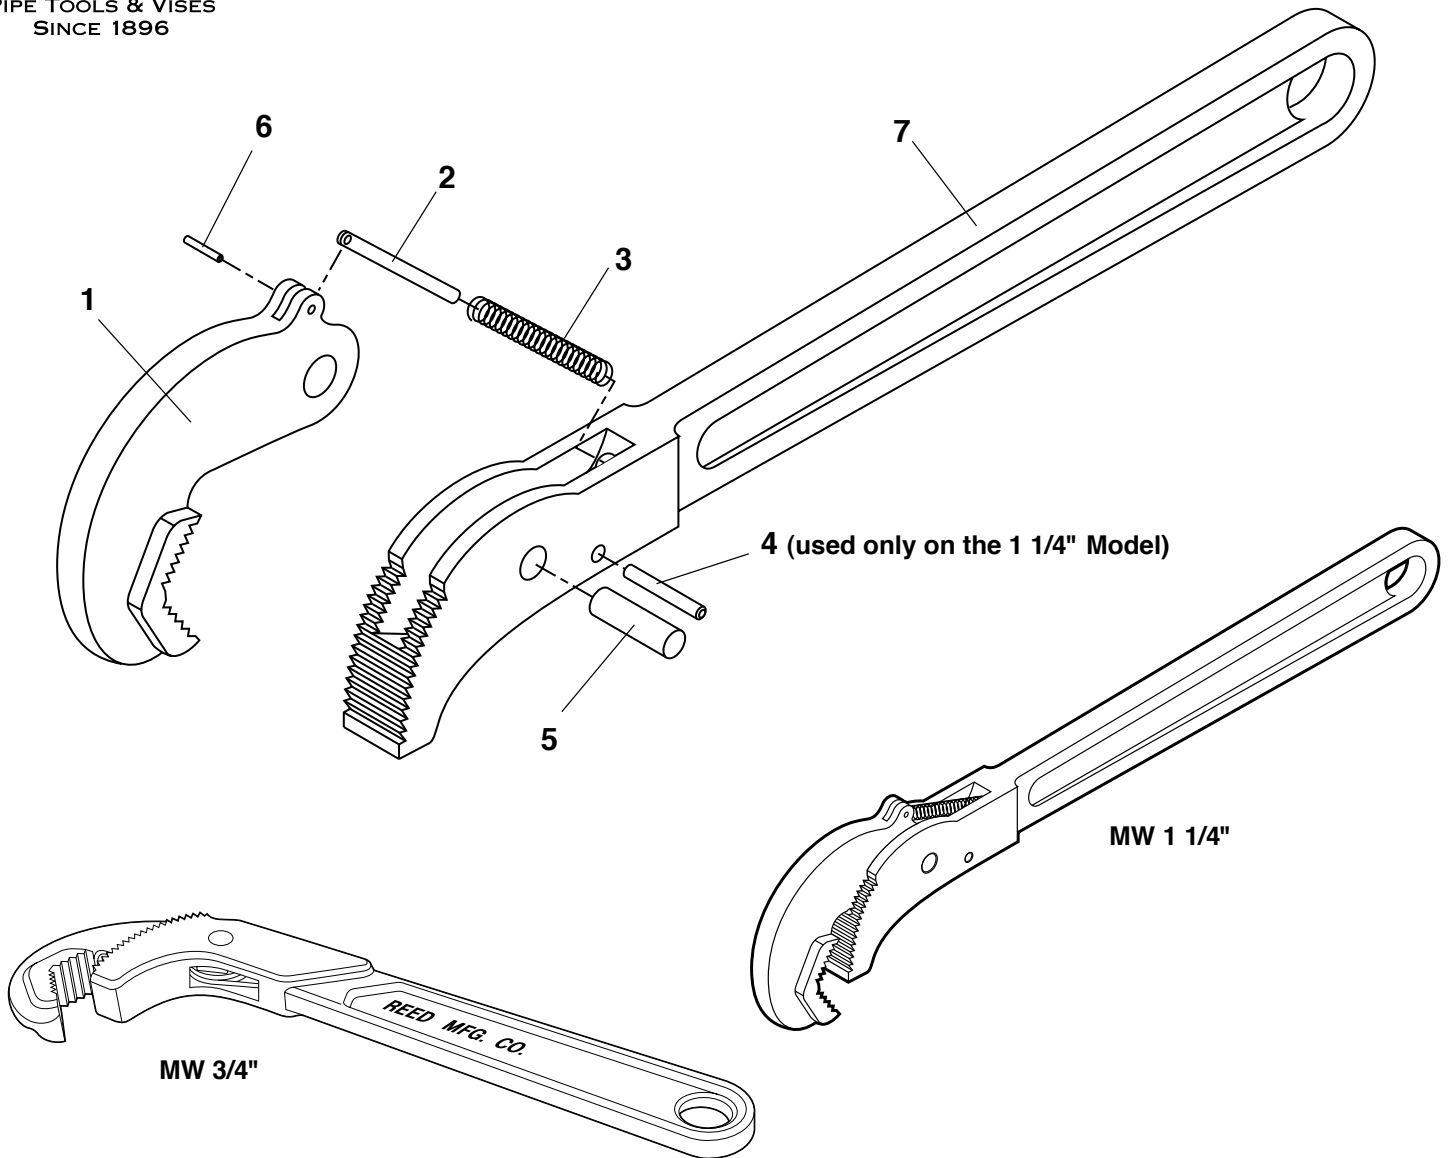

PIPE TOOLS & VISES
SINCE 1896

One Hand Wrenches (Regular and Comfort Grip)

Replacement Parts

Parts List

| Ref. No. | Description | MW1 1/4 #02281 | | |
|----------|-------------|---------------------------|----------------------------------|----------------------------------|
| | | MW3/4 #02289 Item Code | MW 1 1/4GRIP #02386 Item Code | Old Style MW 1 1/4" Item Code |
| 1 | Jaw | 92723 | 90902 | — |
| 2 | Link | — | 40510 | — |
| 3 | Spring | 40013 | 40511 | — |
| 4 | Stop Pin | — | 30008 | 30008 |
| 5 | Pivot Pin | 92724 | 92727 | 92727 |
| 6 | Spring Pin | — | 30210 | — |
| 7 | Handle | 92722 | 90901 | — |