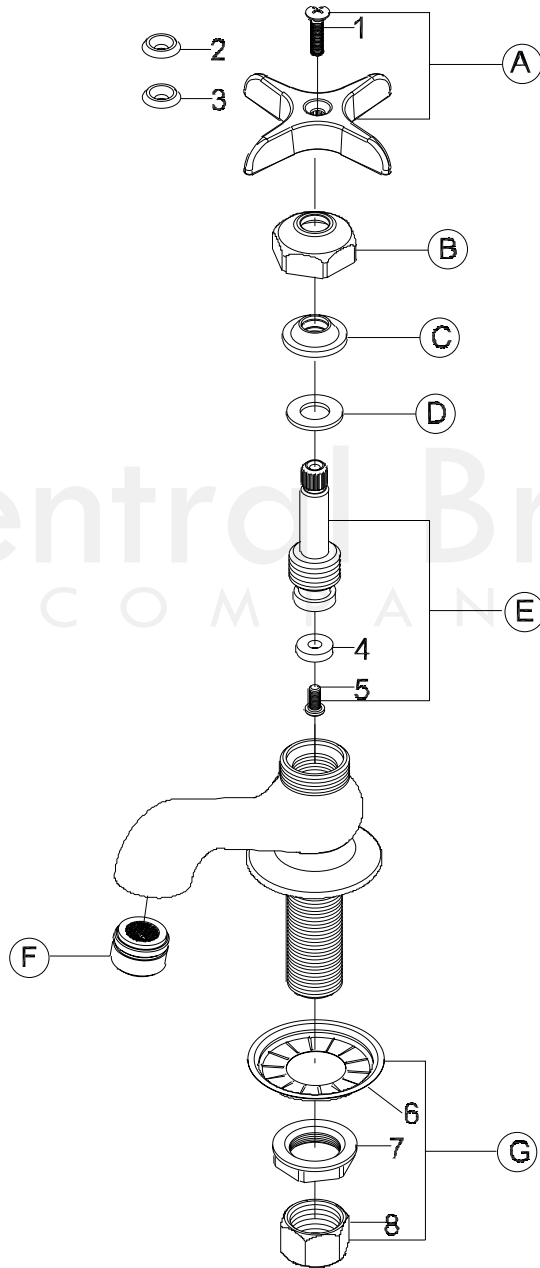

Model# 0239 Series

La Vergne, TN 37086
 Fax: 800.338.9414
 Email: sales@centralbrass.com
 www.centralbrass.com

ITEM#	DESCRIPTION	ITEM#	DESCRIPTION
A	G-1043	1	X107-F
	Cross Handle-Plain		Screw (25 Pcs Per Pack)
B	XPF-460	2	X107-FB
	Cap Nut (2 Pcs Per Pack)		Index-Blue (5 Pcs Per Pack)
C	X809	3	X107-FR
	Packing (10 Pcs Per Pack)		Index-Red (5 Pcs Per Pack)
D	X4	4	X901-WNN
	Metal Packing Washer (6 Pcs Per Pack)		Seat Washer (25 Pcs Per Pack)
E	XSU-1858-A	5	X104
	Stem Assembly (2 Pcs Per Pack)		Seat Washer Screw (25 Pcs Per Pack)
F	CS-49013	6	X54
	1.5 GPM Aerator		Crowfoot Washer (10 Pcs Per Pack)
G	G-95-A	7	X7133-AZ
	Coupling Nut Group		Locknut (10 Pcs Per Pack)
		8	X4015
			Coupling Nut (4 Pcs Per Pack)