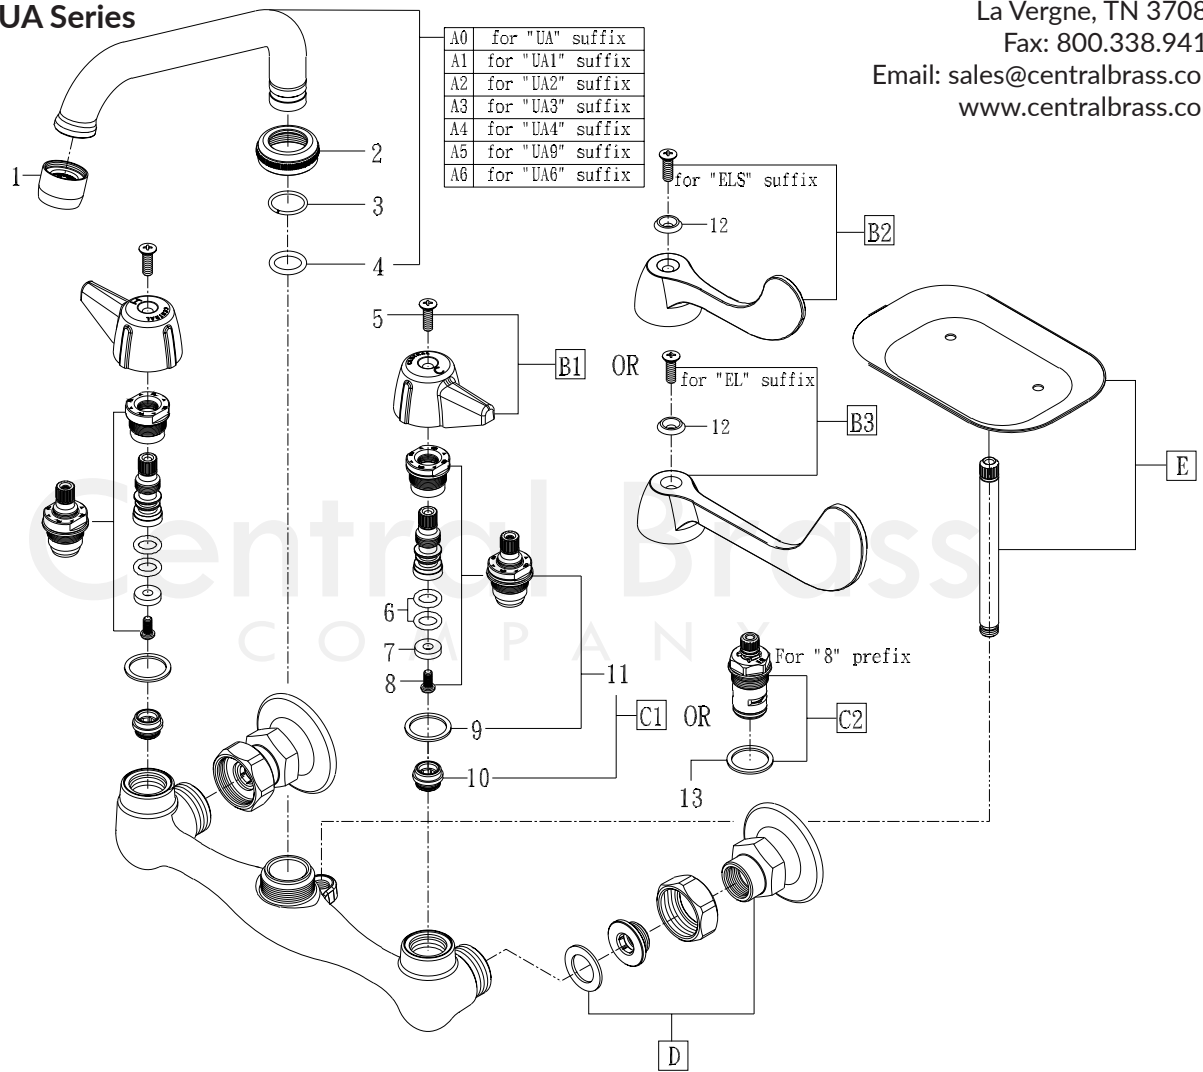

Model# 0048-UA Series

La Vergne, TN 37086

Fax: 800.338.9414

Email: sales@centralbrass.com

www.centralbrass.com

ITEM#	DESCRIPTION	ITEM#	DESCRIPTION
A0	SU-2924-A 6" Swivel Tube Spout With Aerator	E	G-285-AZ Brass Soap Dish
A1	SU-363-RA 8" Swivel Tube Spout With Aerator	1	30-M Aerator
A2	SU-363-JA 10" Swivel Tube Spout With Aerator	2	XPF-782-D Brass Spout Nut (2pcs/pk)
A3	SU-363-LA 12" Swivel Tube Spout With Aerator	3	X-166-FN Snap Ring
A4	SU-363-MA 14" Swivel Tube Spout With Aerator	4	X1038-KN O-Ring Epdm Rubber (25pcs/pk)
A5	SU-2923-A 5" Swivel Cast Brass Spout With Aerator	5	X107-F Oval Head Handle Phillips Screw (25/pk)
A6	SU-365-CA 8" Brass D-Spout with Aerator	6	X1038-453 O-Ring for Stem Assembly (25pcs/pk)
B1	G-523-C,H Canopy Handle With Screw-Cold,Hot	7	X901-WNN Seat Washer (25pcs/pk)
B2	G-4147-C,H Wrist Handle (4")+Index Ring+Screw-C,H	8	X104 Round Head Seat Washer Screw (25/pk)
B3	G-4149-C,H Wrist Handle (6")+Index Ring+Screw-C,H	9	X1028-Y Nylon Gasket (25pcs/pk)
C1	K-453-C,H Stem Assembly With Replaceable Seat	10	X263-BC Seat (10pcs/pk)
C2	K-352-C,H (For "8" prefix) Ceramic Stem Assembly	11	G-453-EL,ER Stem Assembly-Cold,Hot
C3	G-454-EL,ER (For "Q" Suffix) Quick Pression 1/4 Turn Stem Assembly	12	X107FB,FR Color Code Index Ring-Blue-5/pk
D	SU-2807 Female Flange Adjustable 7-7/8" - 8-1/8"	13	X1028-Y Nylon Gasket (25pcs/pk)

0048-UA Series/REV. 09 2016