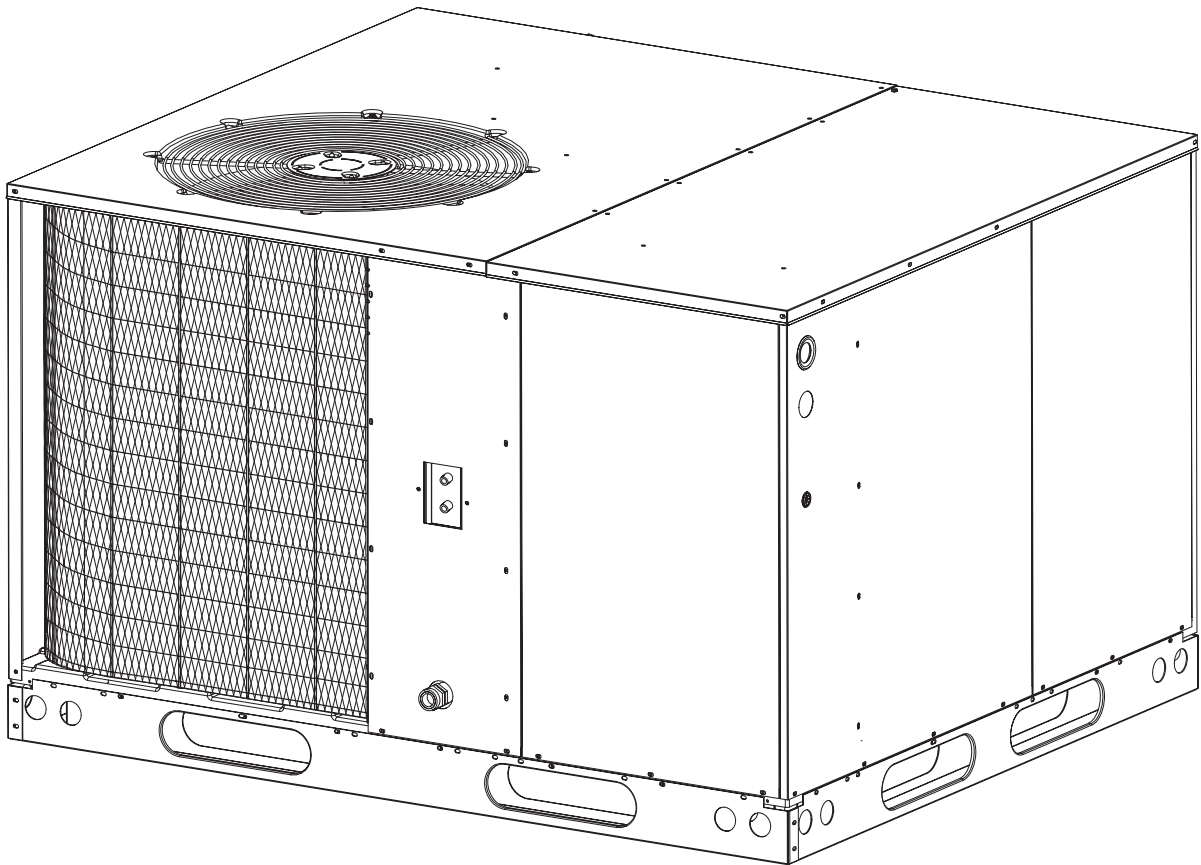

REPLACEMENT PARTS LIST

Single Package Heat Pump

Q4SE Series

14 SEER Models

Model Q4SE

REPLACEMENT PARTS LIST			Q4SE X36K 919341	Q4SE X48K 919342	Q4SE X60K 919343
Item	Part #	Description			
1	D05480R	Bottom Pan	1	1	1
2	277551	Short Base Rail	2	2	2
3	277552	Long Base Rail	2	2	2
4	D12131R	Right Top Pan	1	1	1
5	D05660R	Left Top Pan	1	1	1
6	D05625R	Corner Panel	1		
	D05626R	Corner Panel		1	1
7	D05555R	Supply Panel	1		
	D05556R	Supply Panel		1	1
8	D05565R	Return Panel	1		
	D05566R	Return Panel		1	1
9	D12462R	Front Panel	1		
	D12463R	Front Panel		1	1
10	D05542R	Service Panel Assembly Blower	1		
	D05543R	Service Panel Assembly Blower		1	1
11	D05542R	Service Panel Assembly	1		
	D05543R	Service Panel Assembly		1	1
12	D09996	Corner Brace	2		
	D09997	Corner Brace		2	2
13	D05502R	Divider Panel	1		
	D05503R	Divider Panel		1	1
14	D05685R	Close-Off Panel	1		
	D05686R	Close-Off Panel		1	1
15	292202	Header Cover (Not Shown)	1		
	292203	Header Cover (Not Shown)		1	1
16	292352	Header Cover Panel (Not Shown)	1		
	292353	Header Cover Panel (Not Shown)		1	1
17	918350	Compressor	1		
	918351	Compressor		1	
	918352	Compressor			1
18	M0018209R	Blower Motor	1		
	M0018210R	Blower Motor		1	1
19	667207	Blower Wheel (Not Shown)	1	1	1
20	621721	Condenser Motor	1	1	
	621740	Condenser Motor			1
21	667278	Fan Blade	1		
	667282	Fan Blade		1	1
22	620888	Dual Capacitor	1		
	621153	Dual Capacitor		1	
	621717	Dual Capacitor			1
23	621661	Contacto	1		
	621662	Contacto		1	1
24	621709	Transformer	1	1	1
25	D07483R	Blower Housing	1	1	1
26	634654	VS Blower Wire Harness (Not Shown)	1	1	1
27	624685	VS Blower Control Board (Not Shown)	1	1	1
28	917469	Repl. Demand Defrost Board	1	1	1
29	669175	Fan Grille	1	1	1
30	D09373R	Coil Guard	1		
	D09374R	Coil Guard		1	1