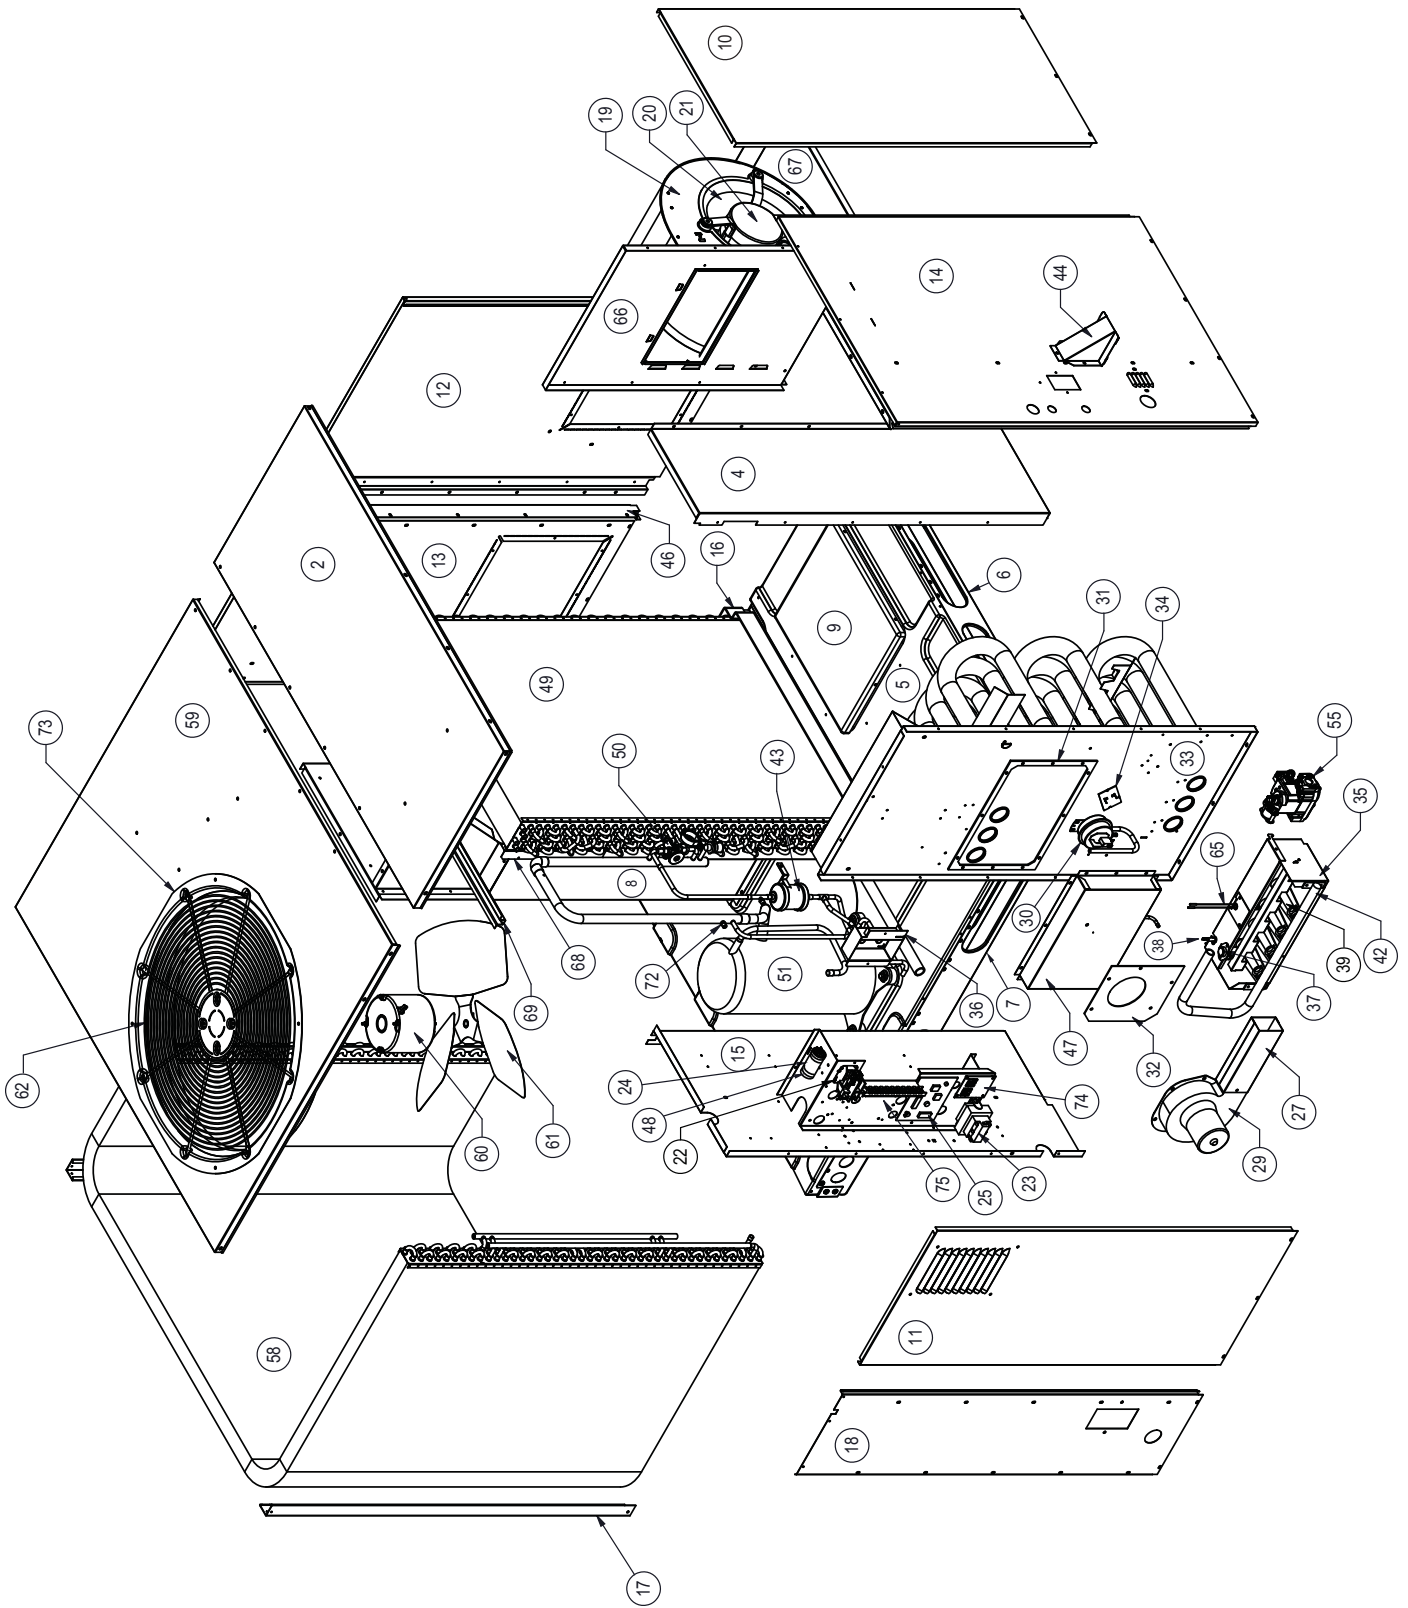

PPG2GF Series - Single Package Gas Heating / Electric Cooling

ITEM	DESCRIPTION	X24K072X	X36K100X	X48K120X	X60K120X
		921232P	920905P	920906P	920907P
36	BRACKET, EXT. SERV PT, HI-FLOW	298551BR	298551BR	298551BR	298551BR
37	LIMIT, ROLLOUT 320° F	626547	626547	626547	626547
38	SENSOR, FLAME	632396	632396	632396	632396
39	BURNER, INSHOT	660812	660812	660812	660812
40	REPL. HAIL GUARD KIT (NOT SHOWN)	669224	921213	921213	921213
41	ORIFICE, MAIN BURNER, #43 DRILL (NOT SHOWN)	661043	-	661043	661043
	ORIFICE, MAIN BURNER, #45 DRILL (NOT SHOWN)	-	661045	-	-
42	MANIFOLD, 4-TUBE	664303	-	-	-
	MANIFOLD, 5-TUBE	-	664305	664305	664305
43	DRIER, FILTER, UNIFLOW, 8 IN*3	669764	669764	669764	669764
44	COVER, VENT	265040R	265040R	265040R	265040R
45	PANEL, WEATHER (NOT SHOWN)	263880	263880	263880	263880
46	SUPPORT, COIL	263394	263394	263396	263396
47	PAN, COLLECTOR	D05476	D05473	D05474	D05474
48	CAPACITOR STRAP	258781	258781	258780	258780
49	COIL, INDOOR	D13001R	D13001R	2B1961R	2B4001R
50	DIST, BODY, 5 CIR	663582	663582	-	-
	DIST, BODY, 8 CIR	-	-	663586	663586
51	COMP, COPE, ZPS20K4E-PFV	918671	-	-	-
	COMP, COPE, ZPS30K4E-PFV	-	920335	-	-
	COMP, COPE, ZPS40K4E-PFV	-	-	920336	-
	COMP, COPE, ZPS51K4E-PFV	-	-	-	920337
52	SWITCH, HIGH PRESSURE (AUTO RESET) (NOT SHOWN)	632401	632401	632401	632401
53	PORT, HI FLOW, 3/8" R-410, A STYL (NOT SHOWN)	664329	664329	664329	664329
54	CORE, PORT, HI, FLOW, BRASS (NOT SHOWN)	664331	664331	664331	664331
55	VALVE, GAS, 2-STAGE, H.W.	624652	624652	624652	624652
56	GROMMET, COMPRESSOR, SCROLL (NOT SHOWN)	668530	668530	668530	668530
57	COMPRESSOR SOUND BLANKET (NOT SHOWN)	689792	689792	689792	689792
58	COIL, OUTDOOR	2B6591R	287071R	2B1971R	2B2001R
59	INSULATED TOP RIGHT PAN ASSY.	M0034710BR	2B1691BR	2B1691BR	2B2051BR
60	MOTOR, OUTDOOR FAN	622171	621990	621990	621990
61	FAN, BLADE	667351	667351	667319	667319
62	FAN, GRILLE, 22"	669335	669335	669335	669335
63	GUARD, COIL (FORMED) (NOT SHOWN)	2A8453R	2A8453R	2B4611R	2B4871R
64	COMPRESSOR BOLTS (NOT SHOWN)	600400	600400	600400	600400
65	IGNITOR	632320	632320	632320	632320
66	PANEL, BLOWER DISCHARGE	281493	281493	281495	281495
67	BLOWER SHELF	283932	283932	283932	283932
68	DIVIDER PANEL BRACKET	2B1891	2B1891	2B1891	2B1891
69	CHANNEL, DRAIN	279722	279722	279722	279722
71	SWITCH, LOW PRESSURE (NOT SHOWN)	632393	632393	632393	632393
72	ACCESS FITTING	663812	663812	663812	663812
73	FAN ORIFICE	295481	295481	295481	295481
74	VARIABLE SPPED BOARD, PCB	624620	624620	624620	624620
75	CONTROL BOARD	298591	298591	298591	298591

Please specify model and serial number along with corresponding part number(s) when ordering parts from the nearest authorized dealer or service center.

NORDYNE
COMPLETE COMFORT. GENUINE VALUE.

Specifications & illustrations subject to change without notice or incurring obligations.
O' Fallon, MO | Printed in U.S.A. (07/10)

7091410 (Replaces 7091270)