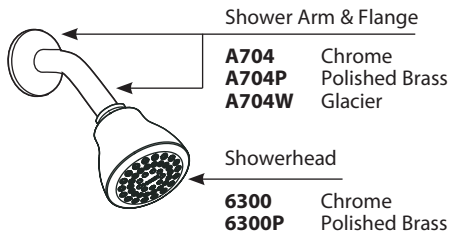

Buy it for looks. Buy it for life.®

Illustrated Parts

■ Order by Part Number

MOENTROL® Single-Handle Tub/Shower Valve Only					
<u>Valve Trim</u>		<u>Shower Only</u>		<u>Tub & Shower</u>	
<u>MODEL</u>	<u>FINISH</u>	<u>MODEL</u>	<u>FINISH</u>	<u>MODEL</u>	<u>FINISH</u>
3170	Chrome	3175	Chrome	3189	Chrome
3150	Chrome				
DISCONTINUED SKUS					
3170A	Antique Brass	3175P	Polished Brass	3189P	Polished Brass
3170P	Polished Brass	3175S	Sand	3189W	Glacier
3150P	Polished Brass	3175W	Glacier	3189S	Sand
3142	Chrome	3155P	Polished Brass	3169P	Polished Brass
8350	Chrome			3143	Chrome
8351	Chrome			3144	Chrome
				3147	Chrome