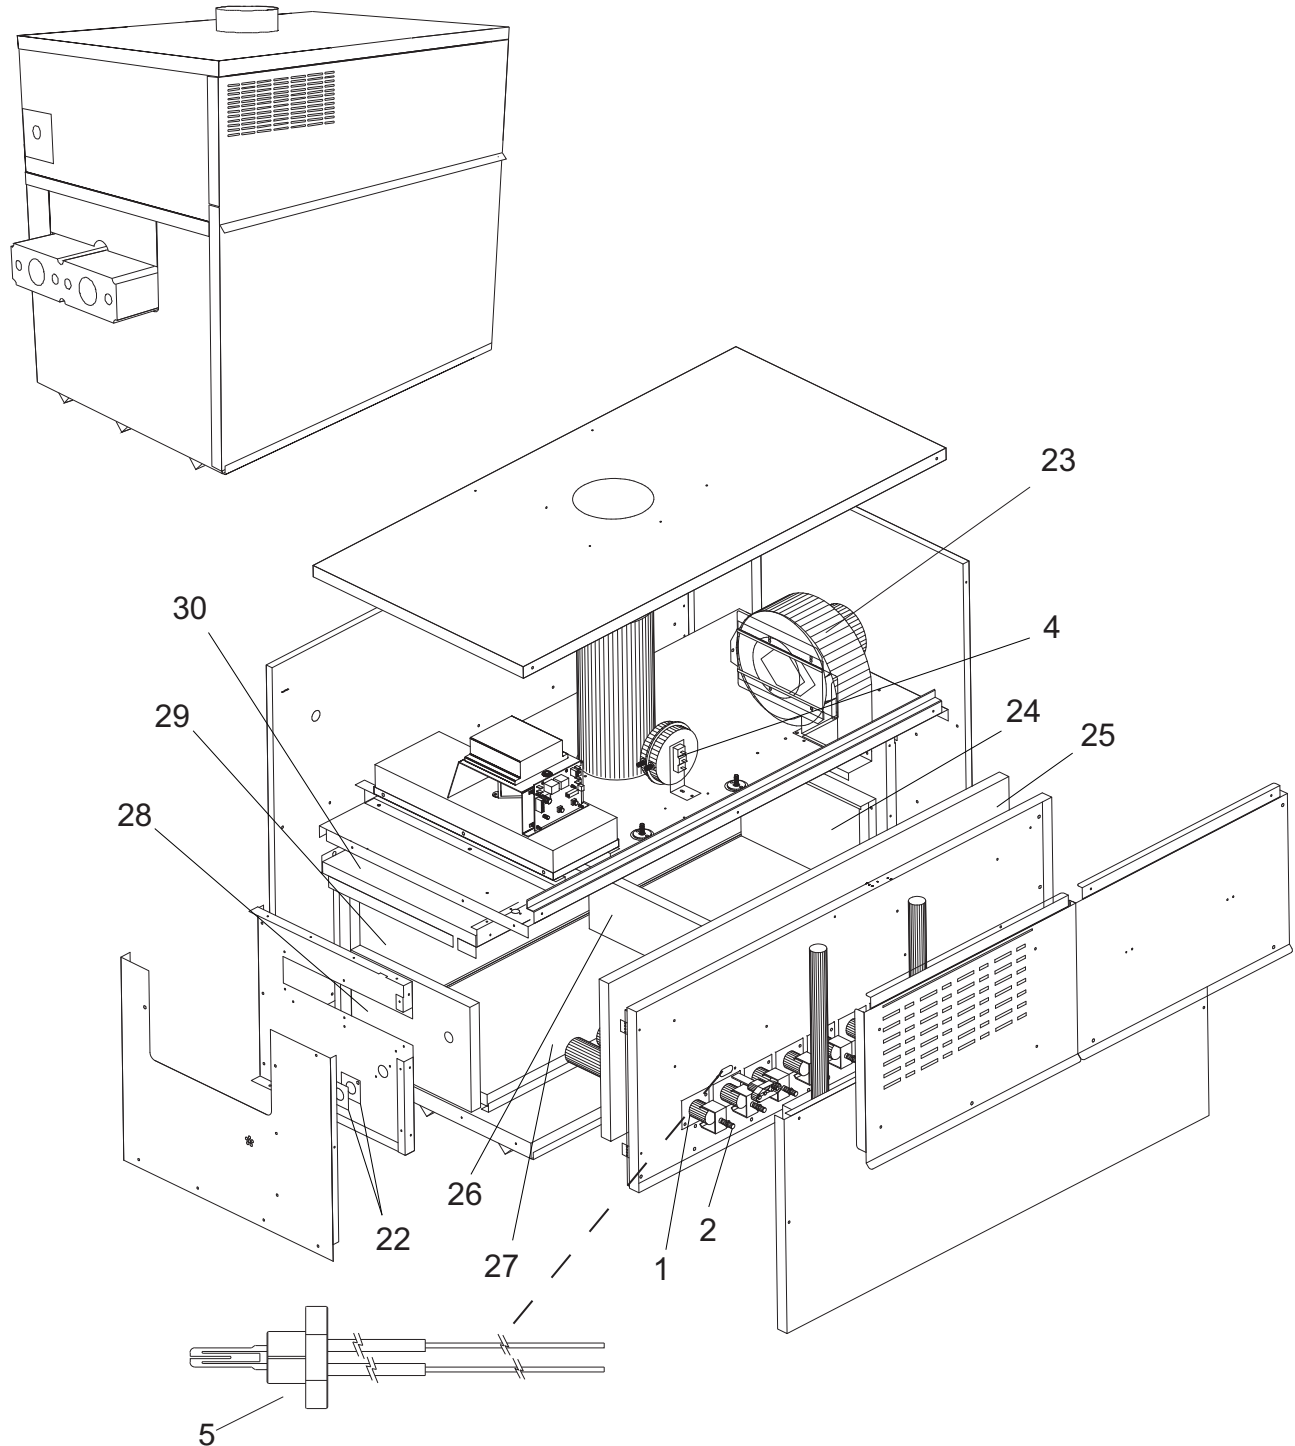

CONTROL PANEL

HEAT EXCHANGER ASSEMBLY

GAS TRAIN ASSEMBLY

ITEM NO.	PART NO.	DESCRIPTION	MODEL NO.
BURNERS			
1		Model	BNR3417
BNR3417 Main burner		495	9 ea
BNR3416 Main Burner		645	12 ea
w/ Barb & Pressure Tap		745	14 ea
			BNR3416
			1ea
			1ea
			1ea
GAS TRAIN ASSEMBLIES			
2	ORF2406	ORIFICE, NAT	ALL
2	ORF2051	ORIFICE, LPG.	ALL
3	VAL3405	GAS VALVE, NAT	ALL
3	VAL3406	GAS VALVE, LPG.	ALL
CONTROLS & GAUGES			
4	PRS30014	LOW AIR PRESSURE SWITCH	ALL
5	PLT3400	HOT SURFACE IGNITOR	ALL
6	TRF2005	TRANSFORMER 75 VA	ALL
7	RLY2402	IGNITION MODULE	ALL
8	TST2314	THERMOSTAT OPERATOR	ALL CB/CW
9	WRE2407	JUMPER PLUG	ALL
10	MSC2426	ROCKER SWITCH	ALL
11	MSC2023	TRIAL LIGHT, AMBER 120V	ALL
12	MSC2026	FLAME FAILURE LIGHT, RED 24V	ALL
13	GTP2900	TEMPERATURE AND PRESSURE GAUGE	ALL CB
13	GTP3000	TEMPERATURE GAUGE 2"	ALL CW
HEAT EXCHANGERS			
14	GKT2400	GASKET HEAT SHIELD	ALL
15	HEX3402	HEAT EXCHANGER	CB 495
15	HEX3403	HEAT EXCHANGER	CB 645
15	HEX3404	HEAT EXCHANGER	CB 745
15	HEX3012	HEAT EXCHANGER	CW 495
15	HEX3013	HEAT EXCHANGER	CW 645
15	HEX3014	HEAT EXCHANGER	CW 745
16	JKD2252	V-BAFFLE	495
16	JKD2253	V-BAFFLE	645
16	JKD2254	V-BAFFLE	745
17	JKD6450	FRAME RUNNER V-BAFFLE	495
17	JKD6451	FRAME RUNNER V-BAFFLE	645
17	JKD6452	FRAME RUNNER V-BAFFLE	745
18	MSC2969	FRAME END	ALL
19	RLV2017	RELIEF VALVE, TEMPERATURE AND PRESSURE	ALL CW
19	RLV2001	RELIEF VALVE, PRESSURE ONLY	ALL CB
MISCELLANEOUS			
20	ARM3044PAB	PUMP	ALL CW
21	TST2301	THERMOSTAT WELL	ALL
22	MSC3415	SIGHT GLASS KIT	ALL
23	FAN2714	FAN	ALL
--	MSC2016	TERMINAL STRIP 8 POLE	ALL
-	MSC2424	LOW AIR LIGHT, AMBER 28V	ALL
-	MSC2028	HEATING LIGHT, GREEN	ALL
--	RLY2052	PUMP DELAY RELAY	CW
--	WRE2498	PUMP DELAY WIRE HARNESS	CW
LOCH-HEAT TILE			
24	FIB2421	LOCH-HEAT TILE, REAR HEAD SIDE	ALL
25	FIB2407	LOCH-HEAT TILE, FRONT DOOR	495
25	FIB2408	LOCH-HEAT TILE, FRONT DOOR	645
25	FIB2409	LOCH-HEAT TILE, FRONT DOOR	745