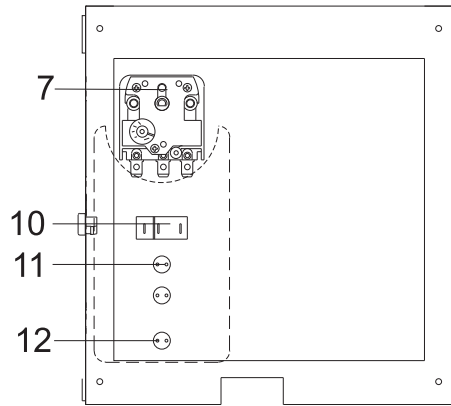

CONTROL PANEL

HEAT EXCHANGER ASSEMBLY

GAS TRAIN ASSEMBLY

ITEM NO.	PART NO.	DESCRIPTION	MODEL NO.
BURNERS			
1		Model	BNR3417
BNR3417 Main burner		495	9 ea
BNR3416 Main Burner		645	12 ea
w/ Barb & Pressure Tap		745	14 ea
			BNR3416
			1ea
			1ea
			1ea
GAS TRAIN ASSEMBLIES			
2	ORF2406	ORIFICE, NAT	ALL
2	ORF2051	ORIFICE, LPG.	ALL
3	VAL3405	GAS VALVE, NAT	ALL
3	VAL3406	GAS VALVE, LPG.	ALL
CONTROLS & GAUGES			
4	PRS30014	LOW AIR PRESSURE SWITCH	ALL
5	PLT3400	HOT SURFACE IGNITOR	ALL
6	TRF2005	TRANSFORMER 75 VA	ALL
7	RLY2402	IGNITION MODULE	ALL
8	TST2314	THERMOSTAT OPERATOR	ALL CB/CW
9	WRE2407	JUMPER PLUG	ALL
10	MSC2426	ROCKER SWITCH	ALL
11	MSC2023	TRIAL LIGHT, AMBER 120V	ALL
12	MSC2026	FLAME FAILURE LIGHT, RED 24V	ALL
13	GTP2900	TEMPERATURE AND PRESSURE GAUGE	ALL CB
13	GTP3000	TEMPERATURE GAUGE 2"	ALL CW
HEAT EXCHANGERS			
14	GKT2400	GASKET HEAT SHIELD	ALL
15	HEX3402	HEAT EXCHANGER	CB 495
15	HEX3403	HEAT EXCHANGER	CB 645
15	HEX3404	HEAT EXCHANGER	CB 745
15	HEX3012	HEAT EXCHANGER	CW 495
15	HEX3013	HEAT EXCHANGER	CW 645
15	HEX3014	HEAT EXCHANGER	CW 745
16	JKD2252	V-BAFFLE	495
16	JKD2253	V-BAFFLE	645
16	JKD2254	V-BAFFLE	745
17	JKD6450	FRAME RUNNER V-BAFFLE	495
17	JKD6451	FRAME RUNNER V-BAFFLE	645
17	JKD6452	FRAME RUNNER V-BAFFLE	745
18	MSC2969	FRAME END	ALL
19	RLV2017	RELIEF VALVE, TEMPERATURE AND PRESSURE	ALL CW
19	RLV2001	RELIEF VALVE, PRESSURE ONLY	ALL CB
MISCELLANEOUS			
20	ARM3044PAB	PUMP	ALL CW
21	TST2301	THERMOSTAT WELL	ALL
22	MSC3415	SIGHT GLASS KIT	ALL
23	FAN2714	FAN	ALL
--	MSC2016	TERMINAL STRIP 8 POLE	ALL
-	MSC2424	LOW AIR LIGHT, AMBER 28V	ALL
-	MSC2028	HEATING LIGHT, GREEN	ALL
--	RLY2052	PUMP DELAY RELAY	CW
--	WRE2498	PUMP DELAY WIRE HARNESS	CW
LOCH-HEAT TILE			
24	FIB2421	LOCH-HEAT TILE, REAR HEAD SIDE	ALL
25	FIB2407	LOCH-HEAT TILE, FRONT DOOR	495
25	FIB2408	LOCH-HEAT TILE, FRONT DOOR	645
25	FIB2409	LOCH-HEAT TILE, FRONT DOOR	745