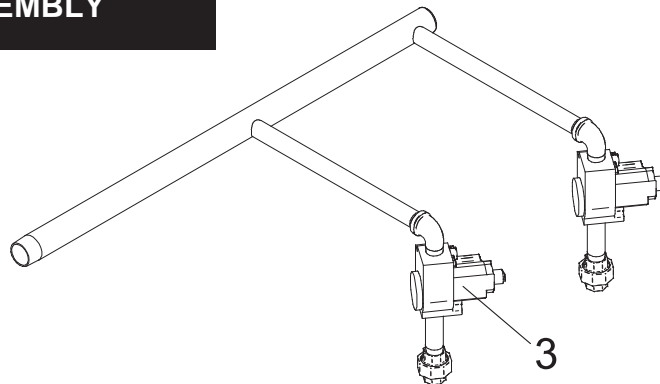

CONTROL PANEL

HEAT EXCHANGER ASSEMBLY

GAS TRAIN ASSEMBLY

ITEM NO.	PART NO.	DESCRIPTION	MODEL NO.
BURNERS			
1		Model	BNR3417
BNR3417 Main burner		495	9 ea
BNR3416 Main Burner		645	12 ea
w/ Barb & Pressure Tap		745	14 ea
			BNR3416
			1ea
			1ea
			1ea
GAS TRAIN ASSEMBLIES			
2	ORF2406	ORIFICE, NAT	ALL
2	ORF2051	ORIFICE, LPG.	ALL
3	VAL3405	GAS VALVE, NAT	ALL
3	VAL3406	GAS VALVE, LPG.	ALL
CONTROLS & GAUGES			
4	PRS30014	LOW AIR PRESSURE SWITCH	ALL
5	PLT3400	HOT SURFACE IGNITOR	ALL
6	TRF2005	TRANSFORMER 75 VA	ALL
7	RLY2402	IGNITION MODULE	ALL
8	TST2314	THERMOSTAT OPERATOR	ALL CB/CW
9	WRE2407	JUMPER PLUG	ALL
10	MSC2426	ROCKER SWITCH	ALL
11	MSC2023	TRIAL LIGHT, AMBER 120V	ALL
12	MSC2026	FLAME FAILURE LIGHT, RED 24V	ALL
13	GTP2900	TEMPERATURE AND PRESSURE GAUGE	ALL CB
13	GTP3000	TEMPERATURE GAUGE 2"	ALL CW
HEAT EXCHANGERS			
14	GKT2400	GASKET HEAT SHIELD	ALL
15	HEX3402	HEAT EXCHANGER	CB 495
15	HEX3403	HEAT EXCHANGER	CB 645
15	HEX3404	HEAT EXCHANGER	CB 745
15	HEX3012	HEAT EXCHANGER	CW 495
15	HEX3013	HEAT EXCHANGER	CW 645
15	HEX3014	HEAT EXCHANGER	CW 745
16	JKD2252	V-BAFFLE	495
16	JKD2253	V-BAFFLE	645
16	JKD2254	V-BAFFLE	745
17	JKD6450	FRAME RUNNER V-BAFFLE	495
17	JKD6451	FRAME RUNNER V-BAFFLE	645
17	JKD6452	FRAME RUNNER V-BAFFLE	745
18	MSC2969	FRAME END	ALL
19	RLV2017	RELIEF VALVE, TEMPERATURE AND PRESSURE	ALL CW
19	RLV2001	RELIEF VALVE, PRESSURE ONLY	ALL CB
MISCELLANEOUS			
20	ARM3044PAB	PUMP	ALL CW
21	TST2301	THERMOSTAT WELL	ALL
22	MSC3415	SIGHT GLASS KIT	ALL
23	FAN2714	FAN	ALL
--	MSC2016	TERMINAL STRIP 8 POLE	ALL
-	MSC2424	LOW AIR LIGHT, AMBER 28V	ALL
-	MSC2028	HEATING LIGHT, GREEN	ALL
--	RLY2052	PUMP DELAY RELAY	CW
--	WRE2498	PUMP DELAY WIRE HARNESS	CW
LOCH-HEAT TILE			
24	FIB2421	LOCH-HEAT TILE, REAR HEAD SIDE	ALL
25	FIB2407	LOCH-HEAT TILE, FRONT DOOR	495
25	FIB2408	LOCH-HEAT TILE, FRONT DOOR	645
25	FIB2409	LOCH-HEAT TILE, FRONT DOOR	745