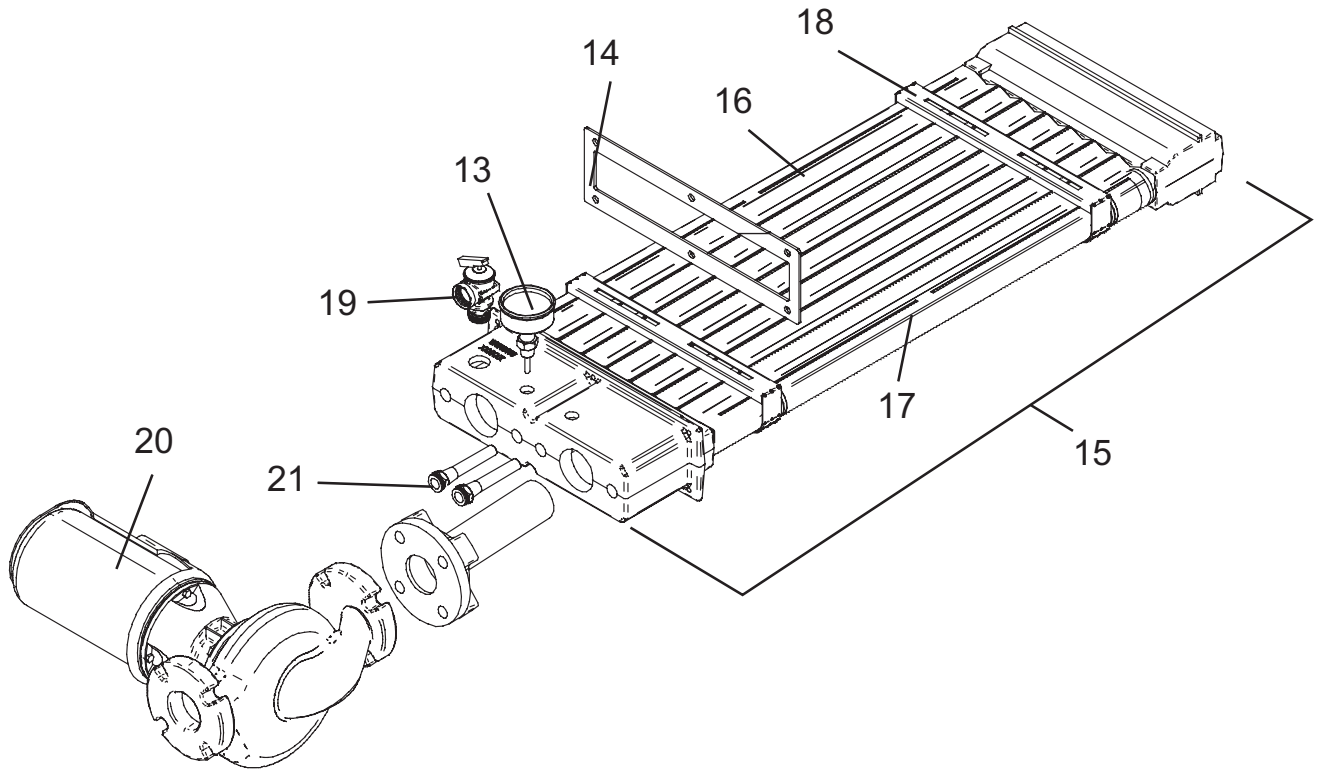

CONTROL PANEL

HEAT EXCHANGER ASSEMBLY

GAS TRAIN ASSEMBLY

ITEM NO.	PART NO.	DESCRIPTION	MODEL NO.
BURNERS			
1		Model	BNR3417
BNR3417 Main burner		495	9 ea
BNR3416 Main Burner		645	12 ea
w/ Barb & Pressure Tap		745	14 ea
			BNR3416
			1ea
			1ea
			1ea
GAS TRAIN ASSEMBLIES			
2	ORF2406	ORIFICE, NAT	ALL
2	ORF2051	ORIFICE, LPG.	ALL
3	VAL3405	GAS VALVE, NAT	ALL
3	VAL3406	GAS VALVE, LPG.	ALL
CONTROLS & GAUGES			
4	PRS30014	LOW AIR PRESSURE SWITCH	ALL
5	PLT3400	HOT SURFACE IGNITOR	ALL
6	TRF2005	TRANSFORMER 75 VA	ALL
7	RLY2402	IGNITION MODULE	ALL
8	TST2314	THERMOSTAT OPERATOR	ALL CB/CW
9	WRE2407	JUMPER PLUG	ALL
10	MSC2426	ROCKER SWITCH	ALL
11	MSC2023	TRIAL LIGHT, AMBER 120V	ALL
12	MSC2026	FLAME FAILURE LIGHT, RED 24V	ALL
13	GTP2900	TEMPERATURE AND PRESSURE GAUGE	ALL CB
13	GTP3000	TEMPERATURE GAUGE 2"	ALL CW
HEAT EXCHANGERS			
14	GKT2400	GASKET HEAT SHIELD	ALL
15	HEX3402	HEAT EXCHANGER	CB 495
15	HEX3403	HEAT EXCHANGER	CB 645
15	HEX3404	HEAT EXCHANGER	CB 745
15	HEX3012	HEAT EXCHANGER	CW 495
15	HEX3013	HEAT EXCHANGER	CW 645
15	HEX3014	HEAT EXCHANGER	CW 745
16	JKD2252	V-BAFFLE	495
16	JKD2253	V-BAFFLE	645
16	JKD2254	V-BAFFLE	745
17	JKD6450	FRAME RUNNER V-BAFFLE	495
17	JKD6451	FRAME RUNNER V-BAFFLE	645
17	JKD6452	FRAME RUNNER V-BAFFLE	745
18	MSC2969	FRAME END	ALL
19	RLV2017	RELIEF VALVE, TEMPERATURE AND PRESSURE	ALL CW
19	RLV2001	RELIEF VALVE, PRESSURE ONLY	ALL CB
MISCELLANEOUS			
20	ARM3044PAB	PUMP	ALL CW
21	TST2301	THERMOSTAT WELL	ALL
22	MSC3415	SIGHT GLASS KIT	ALL
23	FAN2714	FAN	ALL
--	MSC2016	TERMINAL STRIP 8 POLE	ALL
-	MSC2424	LOW AIR LIGHT, AMBER 28V	ALL
-	MSC2028	HEATING LIGHT, GREEN	ALL
--	RLY2052	PUMP DELAY RELAY	CW
--	WRE2498	PUMP DELAY WIRE HARNESS	CW
LOCH-HEAT TILE			
24	FIB2421	LOCH-HEAT TILE, REAR HEAD SIDE	ALL
25	FIB2407	LOCH-HEAT TILE, FRONT DOOR	495
25	FIB2408	LOCH-HEAT TILE, FRONT DOOR	645
25	FIB2409	LOCH-HEAT TILE, FRONT DOOR	745