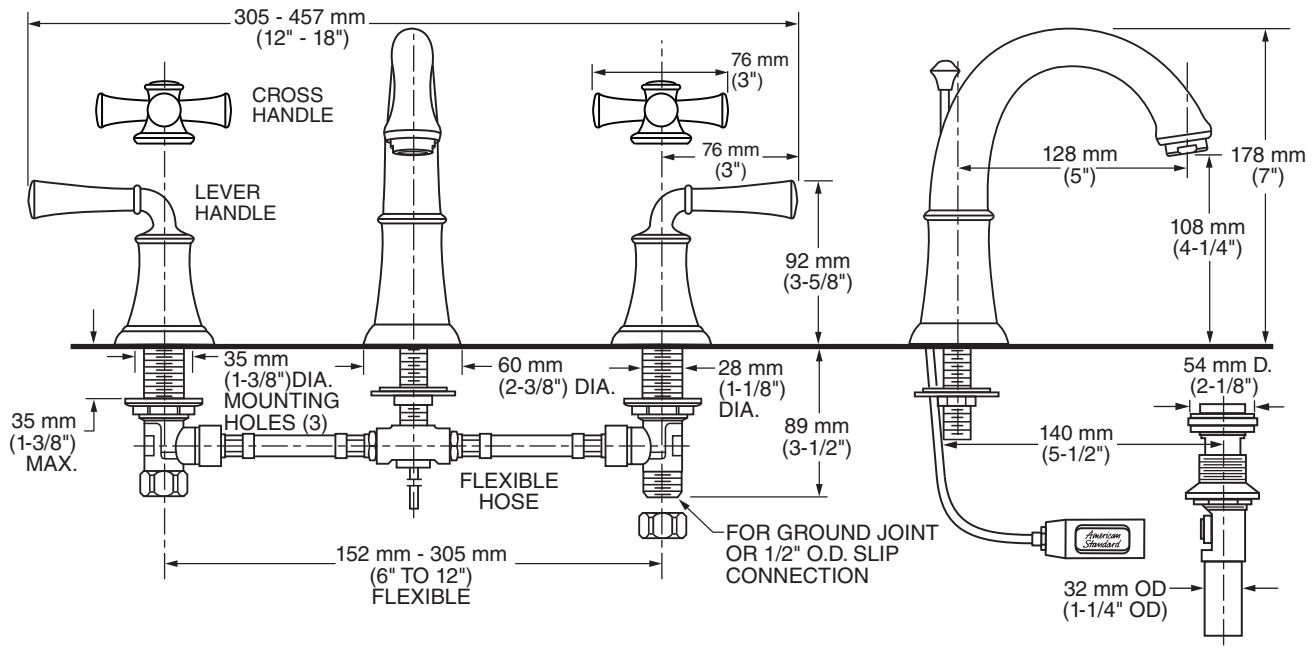

7420.801 Shown

MODEL NUMBER:

☐ **7420.801 Portsmouth Widespread**
 Metal Speed Connect® pop-up drain.
 Metal lever handles.

☐ **7420.821 Portsmouth Widespread**
 Metal Speed Connect® pop-up drain.
 Metal cross handles.

GENERAL DESCRIPTION:

Cast brass valve bodies with flexible hose connections for 6" to 12" (152 mm to 305 mm) installations. 1/4 turn washerless ceramic disc valve cartridges. Choice of metal lever or metal cross handles. Cast brass spout. One-half inch male inlet shanks with brass coupling nuts. 20" (500 mm) long flexible stainless steel drain cable is pre-assembled to spout. Metal Speed Connect® drain body with 1-1/4 inch (32 mm) tail piece. 1.2 gpm/4.5 L/min. maximum flow rate.

Exclusive Speed Connect Metal Drain:

- Fewer parts. Installs in less time.
- No adjustments required - seals the first time, every time.
- Flexible stainless steel cable - installs effortlessly in tight spaces.

Lead Free: Faucet contains ≤ 0.25% total lead content by weighted average.

SUGGESTED SPECIFICATION

Two-handle widespread lavatory faucet shall feature cast brass valve bodies with flexible hose connections for 6" to 12" installations. Shall also feature 1/4 turn washerless ceramic disc valve cartridges. Shall also feature a metal drain body with stainless steel cable actuation. Fitting shall be American Standard Model # 7420._____.