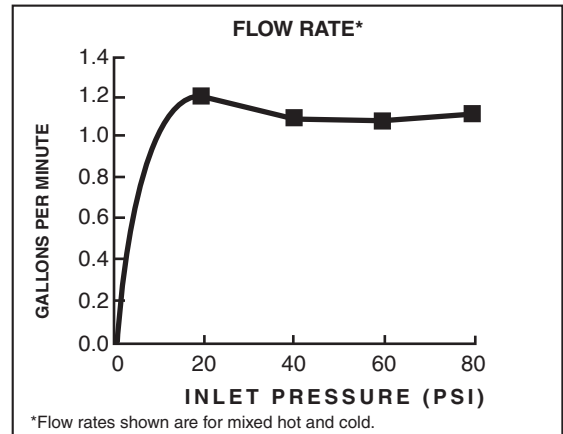

PORTSMOUTH®
TWO-HANDLE WIDESPREAD LAVATORY FAUCET
WITH BRASS CRESCENT SPOUT

CODES AND STANDARDS

These products meet or exceed the following codes and standards:

- **ASME A112.18.1**
- **CSA B125.1**
- **NSF 61/Section 9 and Annex G**

	Product Number	Description	Finish Options			
			Polished Chrome	Oil Rubbed Bronze	PVD Brushed Nickel	
			002	224	295	
	7420.801	Portsmouth Widespread with Metal Speed Connect® pop-up drain. Metal lever handles.				
	7420.821	Portsmouth Widespread with Metal Speed Connect pop-up drain. Metal cross handles.				

Meets the American Disabilities Act Guidelines and **ANSI A117.1** Requirements for the physically challenged.

AERATOR MODIFICATIONS***	Parts Suffix**
0.5 gpm (1.9 Lpm) PCA* Spray	___F05
0.5 gpm (1.9 Lpm) Vandal Resistant PCA Spray	___V05
1.0 gpm (3.8 Lpm) PCA Aerator	___F10
1.0 gpm (3.8 Lpm) Vandal Resistant PCA Aerator	___V10
1.2 gpm (4.5 Lpm) Vandal Resistant PCA Aerator	___V12
1.5 gpm (5.7 Lpm) Vandal Resistant PCA Aerator	___V15

*PCA — Pressure Compenbrushedg

To modify a product, add suffix after the 4th digit (ex. 2064F05**101.002)

***Modified product models are **NOT** WaterSense certified.