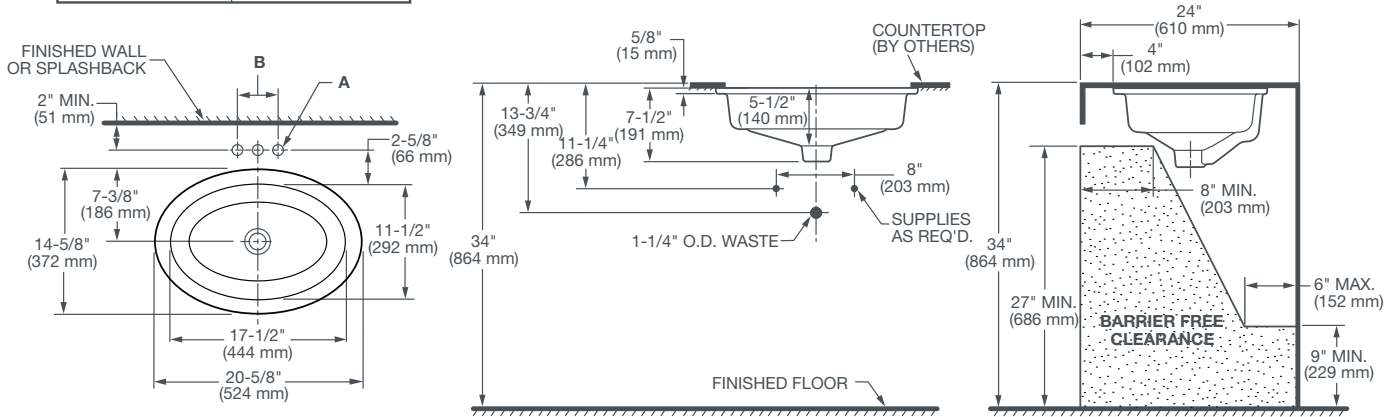

DIMENSIONS

NOMINAL DIMENSIONS

20-5/8" x 14-5/8" x 7-1/2" (524 x 372 x 191 mm)

BOWL INSIDE DIMENSIONS

17-1/2" (444 mm) wide

11-1/2" (292 mm) front to back

5-1/2" (140 mm) depth

COLORS/FINISHES

ROUGH-IN DIAGRAM SHOWN
ON NEXT PAGE

POP®

OVAL UNDER COUNTER LAVATORY

A-Fitting Dia.	B-Fitting Spread
A	B
1-3/8" (35 mm)	4" (102 mm)
1-3/8" (35 mm)	8" (203 mm)

NOTES:

Dimensions shown for location supplies and "P" trap are suggested. Provide suitable reinforcement for all wall supports. Slab/pedestal anchors and mounting features to be furnished by others. Fittings not included with fixture and must be ordered separately. Installation Instructions supplied with lavatory.

IMPORTANT:

Dimensions of fixtures are nominal and may vary within the range of tolerance established by ANSI standards. These measurements are subject to change or cancellation. No responsibility is assumed for use of superseded or voided pages.