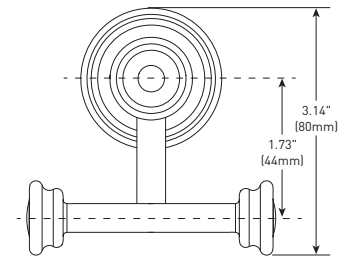

Belfield™ Accessories Technical Specification

Double Robe Hook

YB6403

Stock Numbers:

- **YB6403CH – Double Robe Hook**
Chrome Finish
- **YB6403BN – Double Robe Hook**
Brushed Nickel Finish
- **YB6403ORB – Double Robe Hook**
Oil Rubbed Bronze Finish
- **YB6403NL – Double Robe Hook**
Polished Nickel Finish
- **YB6403BL – Double Robe Hook**
Matte Black Finish

Dimensions:

Materials:

Double Robe Hook is constructed of zinc.

Installation Instructions:

Please refer to product instructions for installation steps.

Cleaning Instructions:

To preserve the fine finish of this product, clean only with a soft damp cloth. Dry well. Do not use commercial or abrasive cleaners.