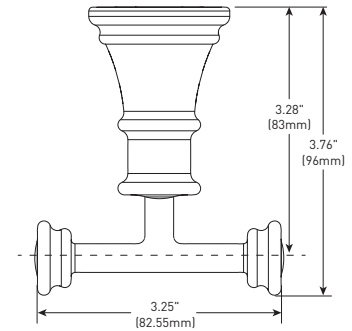

Belfield™ Accessories Technical Specification

Double Robe Hook

YB6403

Stock Numbers:

- **YB6403CH – Double Robe Hook**
Chrome Finish
- **YB6403BN – Double Robe Hook**
Brushed Nickel Finish
- **YB6403ORB – Double Robe Hook**
Oil Rubbed Bronze Finish
- **YB6403NL – Double Robe Hook**
Polished Nickel Finish
- **YB6403BL – Double Robe Hook**
Matte Black Finish

Dimensions:

Materials:

Double Robe Hook is constructed of zinc.

Installation Instructions:

Please refer to product instructions for installation steps.

Cleaning Instructions:

To preserve the fine finish of this product, clean only with a soft damp cloth. Dry well. Do not use commercial or abrasive cleaners.