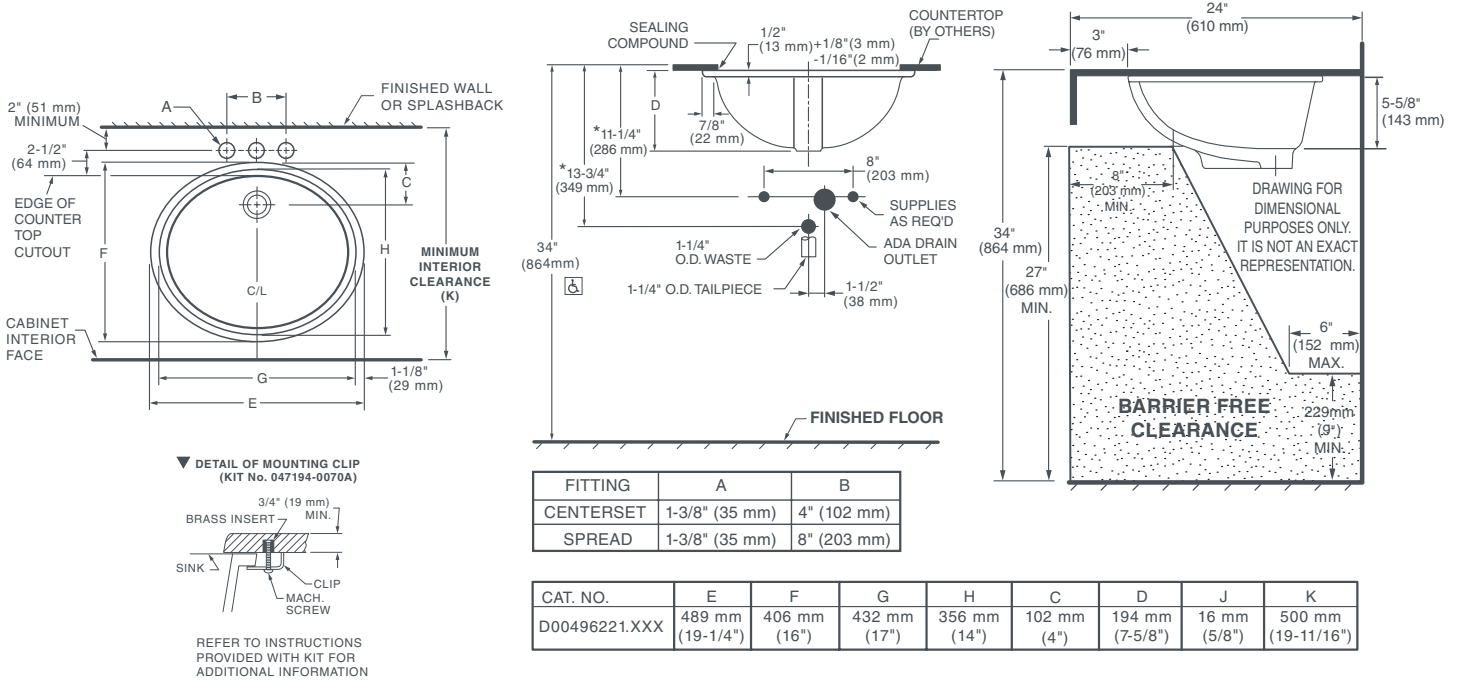

BOWEN[®]

UNDER COUNTER LAVATORY*

D00496221.415

FEATURES

- Vitreous china
- Unglazed rim
- Front overflow
- Supplied with mounting kit and template

DIMENSIONS

NOMINAL DIMENSIONS

19-1/4" x 16" (489 x 406 mm)

BOWL INSIDE DIMENSIONS

17" (432 mm) wide
14" (356 mm) front to back
5-5/8" (143 mm) depth

COLORS/FINISHES

Canvas White (415)

COMPLIANCE CERTIFICATIONS

Meets or Exceeds ASME A112.19.2/CSA B45.1

Meets the Americans with Disabilities Act Guidelines and ANSI A117.1 Requirements for Accessible and Usable Building Facilities-Check Local Codes.

ROUGH IN DIAGRAM SHOWN
ON NEXT PAGE

* Suitable for commercial and residential installations.

BOWEN[®]

UNDER COUNTER LAVATORY*

* Suitable for commercial and residential installations.

NOTES:

Dimensions shown for location supplies and "P" trap are suggested. Provide suitable reinforcement for all wall supports. Slab/pedestal anchors and mounting features to be furnished by others. Fittings not included with fixture and must be ordered separately. Installation Instructions supplied with lavatory.

IMPORTANT:

Dimensions of fixtures are nominal and may vary within the range of tolerance established by ANSI standards. These measurements are subject to change or cancellation. No responsibility is assumed for use of superseded or voided pages.