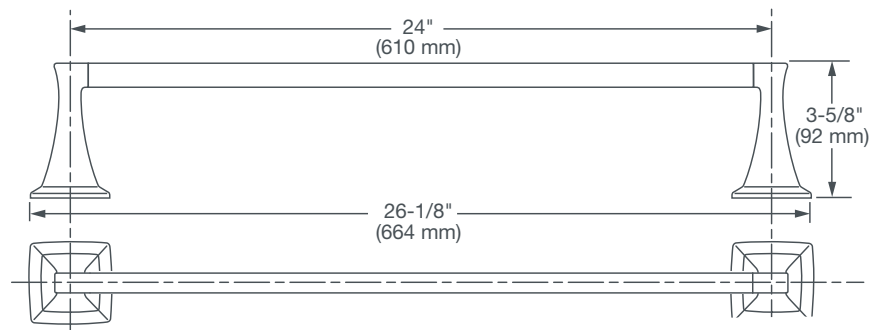

KEEFE[®]

24" TOWEL BAR

- Solid brass construction
- Concealed mounting
- Includes assembly hardware

AVAILABLE FINISHES

Polished Chrome
Brushed Nickel

FINISH CODE

100
144

DESCRIPTION

24" Towel Bar

PRODUCT NUMBER

D35104240.XXX

IMPORTANT: These measurements are subject to change or cancellation. No responsibility is assumed for use of superseded or voided pages.

PART OF **LIXIL**