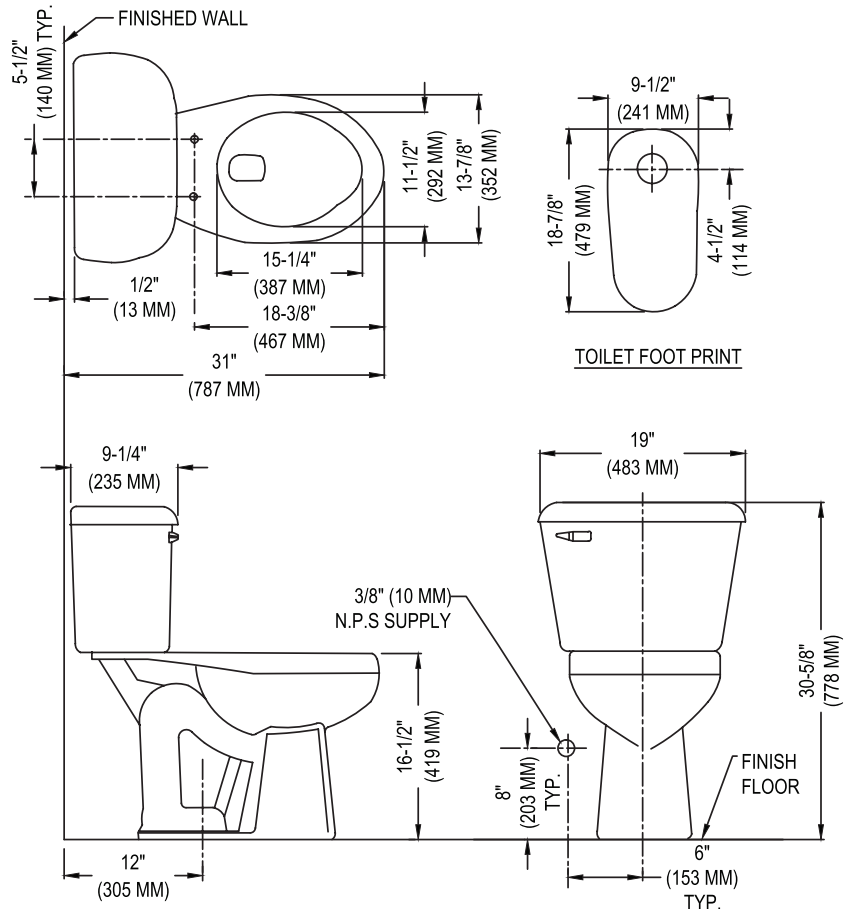

Specifications

Model #	Description	Codes/Standards
148-123	Elongated front (1.6 gpf/6.0 lpf) two-piece toilet	

Specification	Description	Specification	Description
Material	Vitreous China	Trap Diameter	2-1/8"
Water Pressure Range	35 to 80 PSI	Trap Seal	3"
Flush System	Flushmate III™ pressure assist vessel	Shipping Weight	Model 148 - 52 lbs. (23.5 kg)
Water Usage	1.6 gpf / 6.0 lpf		Model 122/123/123RH - 43 lbs. (19.5 kg)
Water Surface Area	9-1/4" X 11-3/8"	Warranty	Vitreous China - Limited Lifetime
Rough-in	12"		Tank Trim - Limited One Year

Technical Information

See our complete line of acrylic and vitreous china bathroom fixtures, plastic tank trim and plumbing products.

These dimensions are nominal and subject to change without notice.

Fixture performance and specifications meet or exceed ASME A112.19.2-2008/CSA B45.1-08 standards, and other state and local codes.