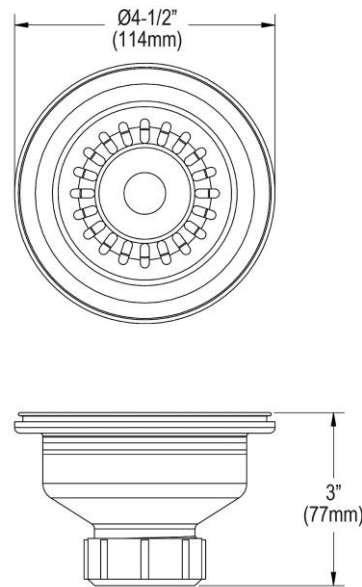

PART: _____ QTY: _____
PROJECT: _____
CONTACT: _____
DATE: _____
NOTES: _____
APPROVAL: _____

In keeping with our policy of continuing product improvement, Elkay reserves the right to change product specifications without notice. Please visit elkay.com for the most current version of Elkay product specification sheets. This specification describes an Elkay product with design, quality, and functional benefits to the user. When making a comparison of other producers' offerings, be certain these features are not overlooked.