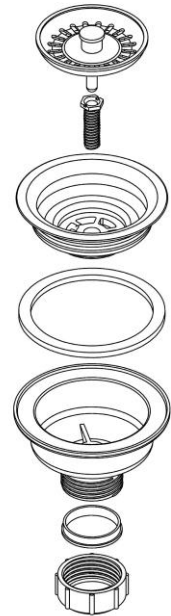

PART: _____ QTY: _____
PROJECT: _____
CONTACT: _____
DATE: _____
NOTES: _____
APPROVAL: _____

In keeping with our policy of continuing product improvement, Elkay reserves the right to change product specifications without notice. Please visit elkay.com for the most current version of Elkay product specification sheets. This specification describes an Elkay product with design, quality, and functional benefits to the user. When making a comparison of other producers' offerings, be certain these features are not overlooked.