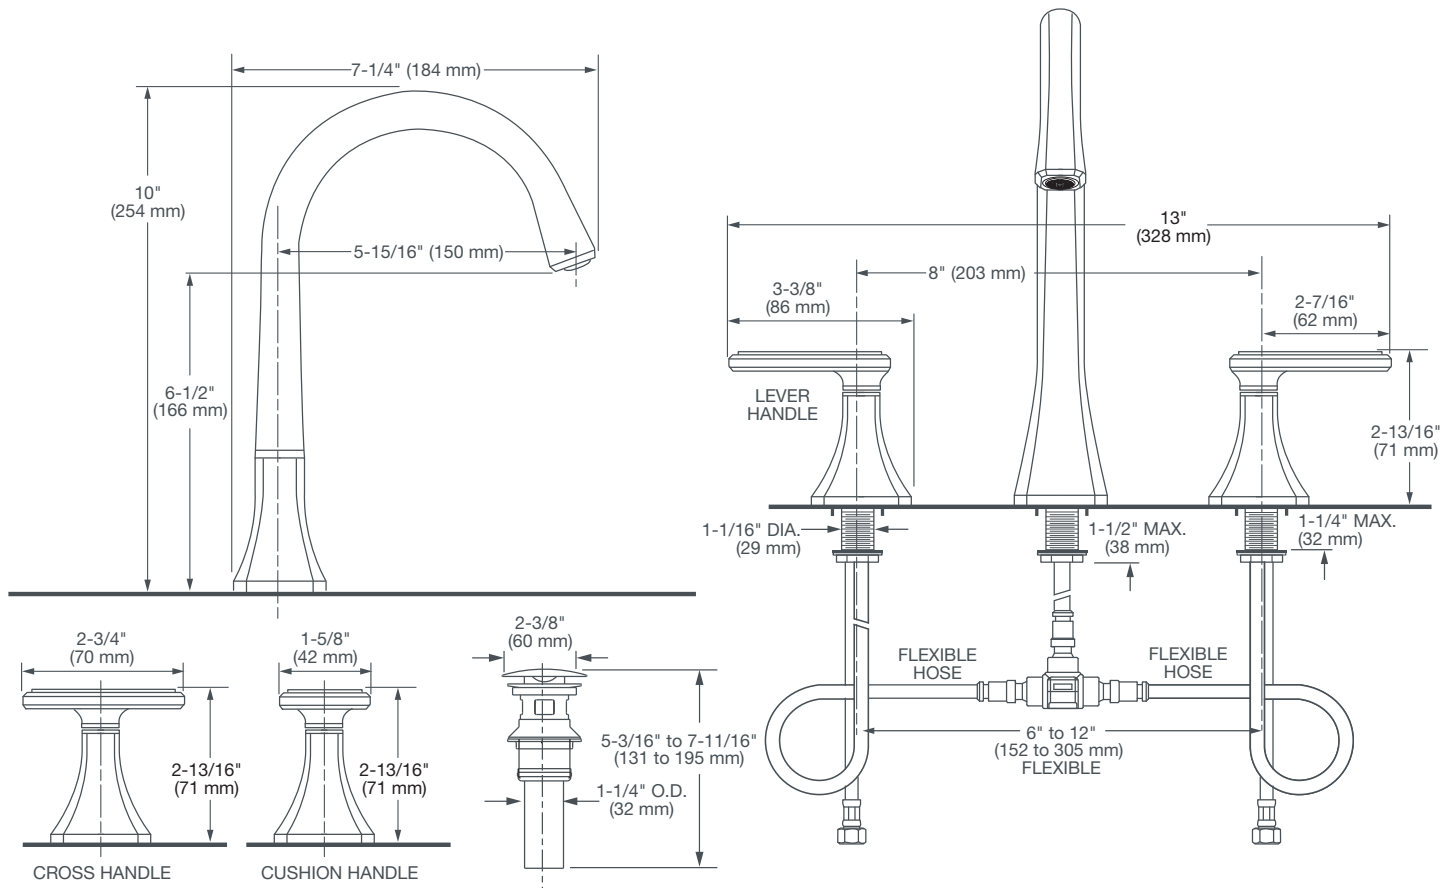

DXV BELSHIRE™

HIGH SPOUT WIDESPREAD LAVATORY FAUCET

- Elegant and sophisticated design inspired by the columns, interiors and decorative motifs of the Art-Deco movement
- High spout is interchangeable with all 3 handles designs. All handles sold separately
- Cast brass spout and side valves design inspired
- Ceramic disc valve cartridges
- 8" centers
- Flexible hose connections for 6"-12" installations
- Lead Free—faucet contains $\leq 0.25\%$ total lead content by weighted volume
- Maximum flow rate: 1.2 gpm (4.5 L/min)

DESCRIPTION

Widespread High Spout Faucet

Widespread Lever Handles (ADA)

Widespread Cross Handles

Widespread Cushion Handles

PRODUCT NUMBER

D35170820.XXX

D35170801.XXX

DXV BELSHIRE™

HIGH SPOUT WIDESPREAD LAVATORY FAUCET

IMPORTANT: These measurements are subject to change or cancellation. No responsibility is assumed for use of superseded or voided pages.

PART OF LIXIL