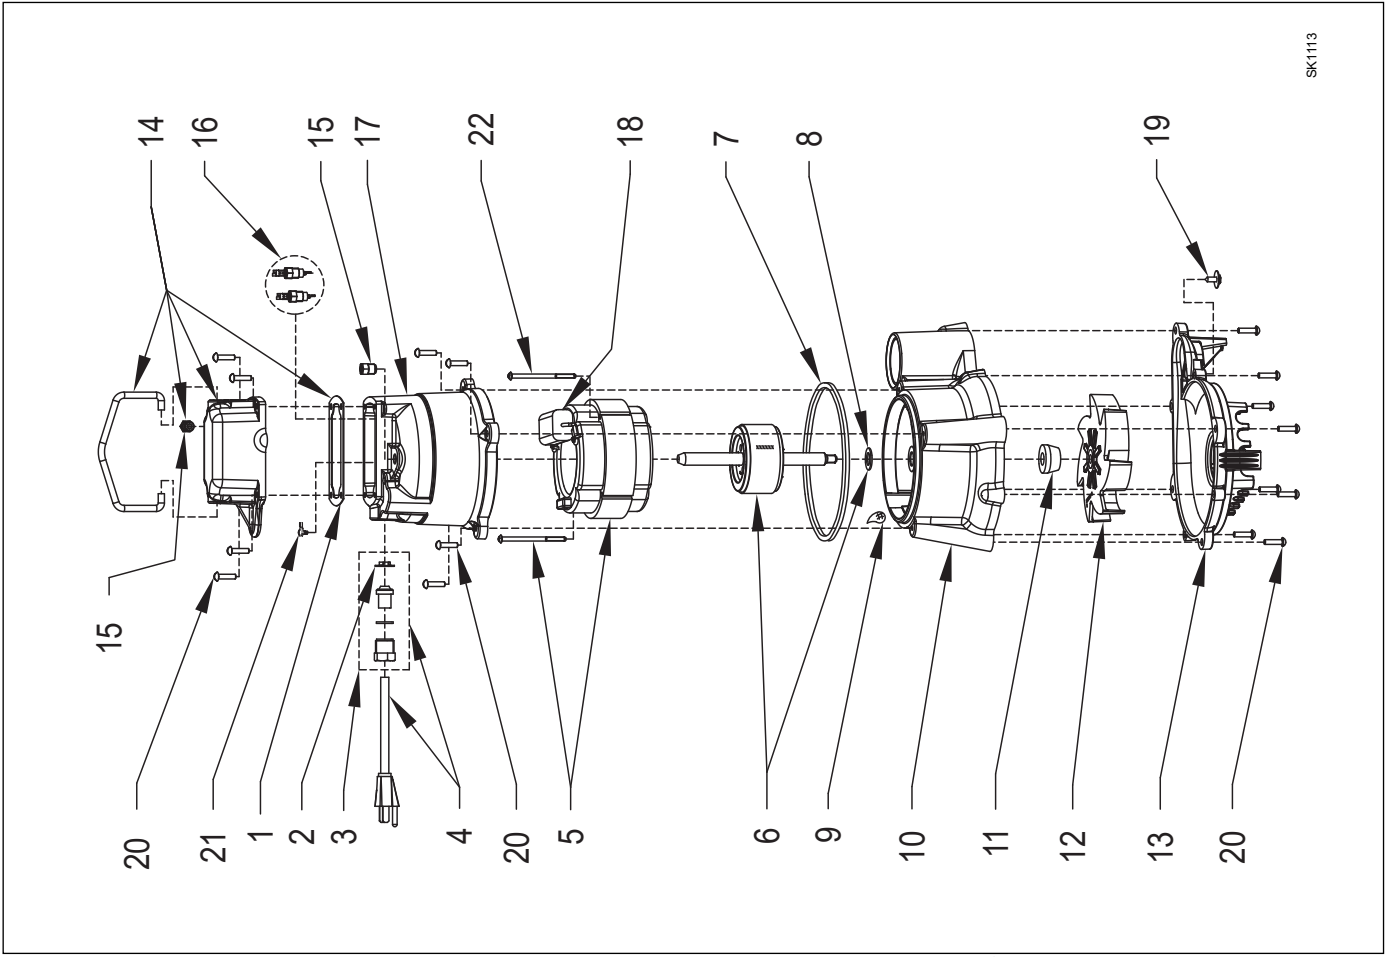

REPLACEMENT PARTS ILLUSTRATION FOR MODELS "N98" AND "E98"