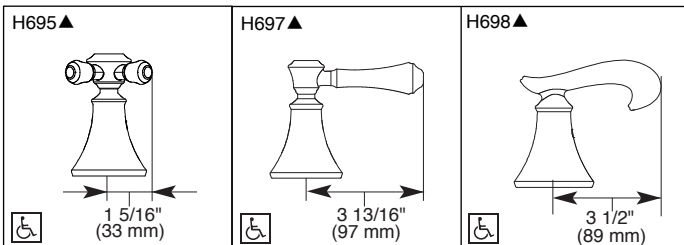

Available LHP Handle Options

▲ Designate proper finish suffix

Delta reserves the right (1) to make changes in specifications and materials, and (2) to change or discontinue models, both without notice or obligation. Dimensions are for reference only. See current full-line price book or www.deltafaucet.com for finish options and product availability.

DSP-B-T2797-LHP Rev. F

Delta Faucet Company

55 E. 111th Street, Indianapolis, IN 46280
350 South Edgeware Road, St. Thomas, ON N5P 4L1
© 2017 Delta Faucet Company