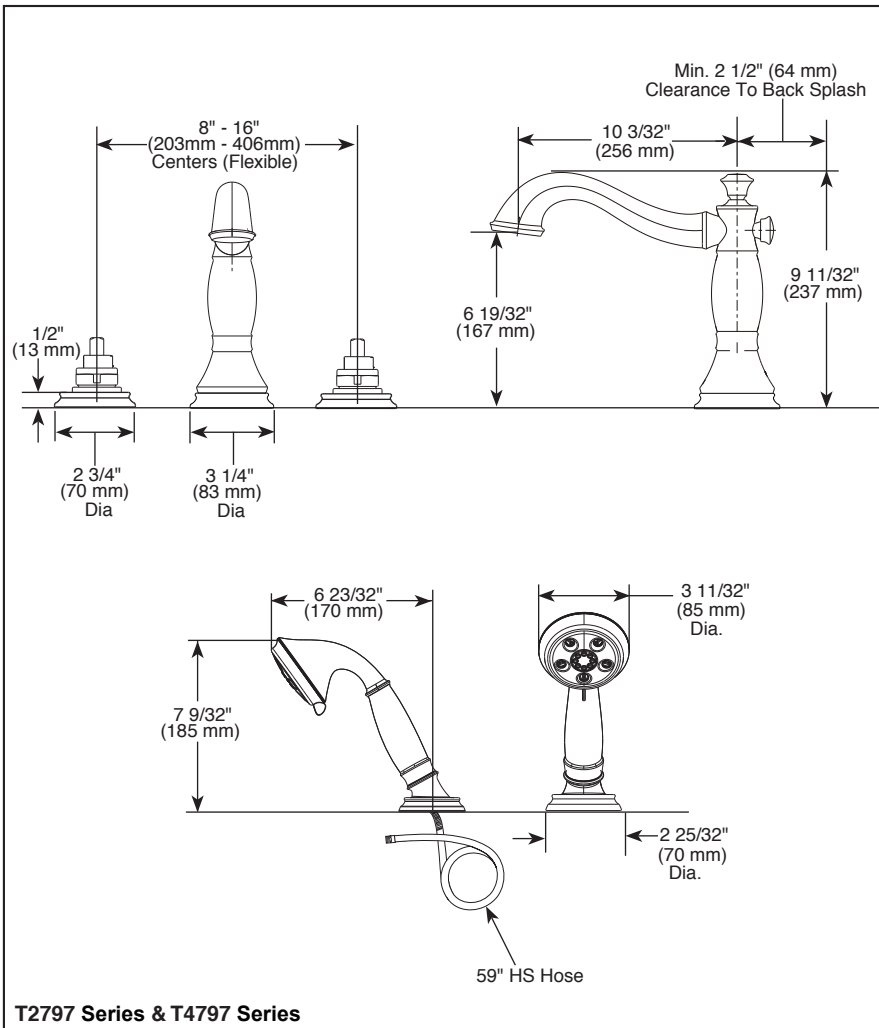

T2797 Series & T4797 Series