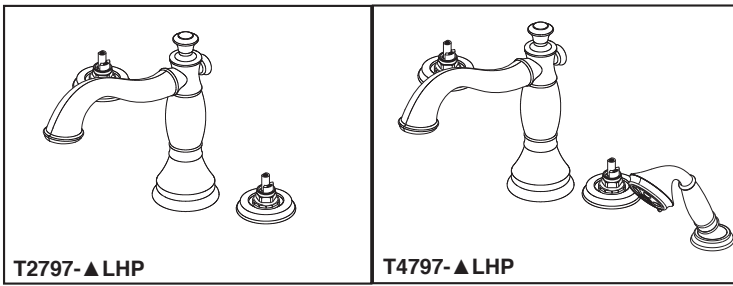

see what Delta can do™

ROMAN TUB/WHIRLPOOL FAUCET TRIM

- Cassidy™ Series
- Three Hole Installation (T2797 Series)
- Four Hole Installation (T4797 Series)
- Rough-In Kit Must Also be Ordered to Complete Installation (R4707 for four hole and R2707 for three hole)

STANDARD SPECIFICATIONS:

- Trim Only for two handle Roman Tub faucet for concealed mounting
- Temperature and volume controlled with handles
- Rough-In kit must also be ordered to complete installation (R4707 for four hole and R2707 for three hole). There are separate specification sheets on each rough-in kit if more details are required.
- Three-setting H₂Okinetic™ handshower - H₂Okinetic™ spray, massage spray and pause
- Handshower includes double check valves for backflow prevention (T4797 Series)
- LHP - Less Handle Program. See handle options below
- Handshower flow rate 1.75 gpm @ 80 psi, 6.6 L/min @ 550 kPa

WARRANTY

- Lifetime limited warranty on parts (other than electronic parts and batteries) and finishes; or for commercial users, for 5 years from the date of purchase.
- 5 year limited warranty on electronic parts (other than batteries); or for commercial users, for 1 year from the date of purchase. No warranty is provided on batteries.

COMPLETE VALVE COMPLIES WITH:

- ASME A112.18.1 / CSA B125.1
- Indicates compliance to ICC/ANSI A117.1 - Valve control only
- EPA WaterSense® - Applies to handshower only - 59433*

Submitted Model No.: _____

Specific Features: _____