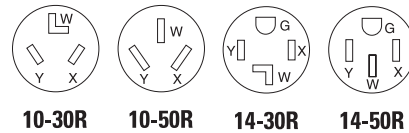

Range & dryer power receptacles

Product description

3-pole, 3-wire non-grounding
30A, 125/250V/AC
50A, 125/250V/AC

32B

112

1258

Design features

- For replacement use in older homes with 3-wire range and dryer connection points
- Heavy gauge galvanized steel mounting strap for corrosion resistance
- Flush receptacles fit one-gang or two-gang enclosures
- For use with copper or aluminum wire
- Surface receptacles have patented lay-in terminals that accept up to #4 AWG wire
- Surface receptacle backs feature concentric knockouts and an adjustable cord clamp to allow wiring from back or bottom

Flush power receptacles

Rating		NEMA	Description	Color	Catalog no.	 
A	V/AC					
30	125/250	10-30R	Flush mount dryer power receptacle, matching plug S80	B	□ 38B	• •
50	125/250	10-50R	Flush mount range power receptacle, matching plug S80	B	□ 32B	• •

Listed to UL498 & UL943, file no. E60120; NOM certified

Surface power receptacles

Rating		NEMA	Description	Color	Catalog no.	 
A	V/AC					
30	125/250	10-30R	Flush mount dryer power receptacle, matching plug S80	BK	□ 125	• •
50	125/250	10-50R	Flush mount range power receptacle, matching plug S80	BK	□ 112	• •

Listed to UL498, file no. E15058; CSA certified to C22.2, no. 42; NOM certified

Flush power receptacles

Rating		NEMA	Description	Color	Catalog no.	 
A	V/AC					
30	125/250	14-30R	Flush mount dryer power receptacle, matching plug S21	BK	□ 1257	• •
50	125/250	14-50R	Flush mount range power, matching plug S21	BK	□ 1258	• •