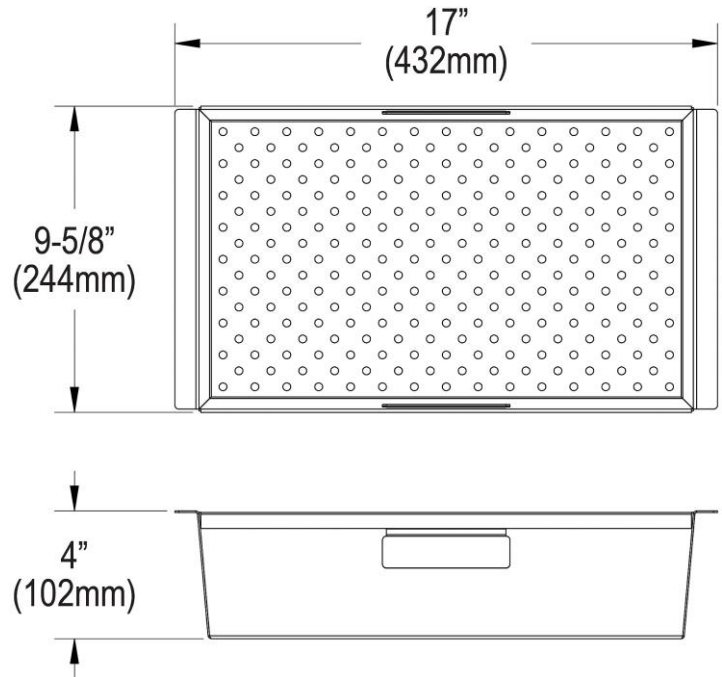

PART: _____ QTY: _____

PROJECT: _____

CONTACT: _____

DATE: _____

NOTES: _____

APPROVAL: _____

In keeping with our policy of continuing product improvement, Elkay reserves the right to change product specifications without notice. Please visit elkay.com for the most current version of Elkay product specification sheets. This specification describes an Elkay product with design, quality, and functional benefits to the user. When making a comparison of other producers' offerings, be certain these features are not overlooked.