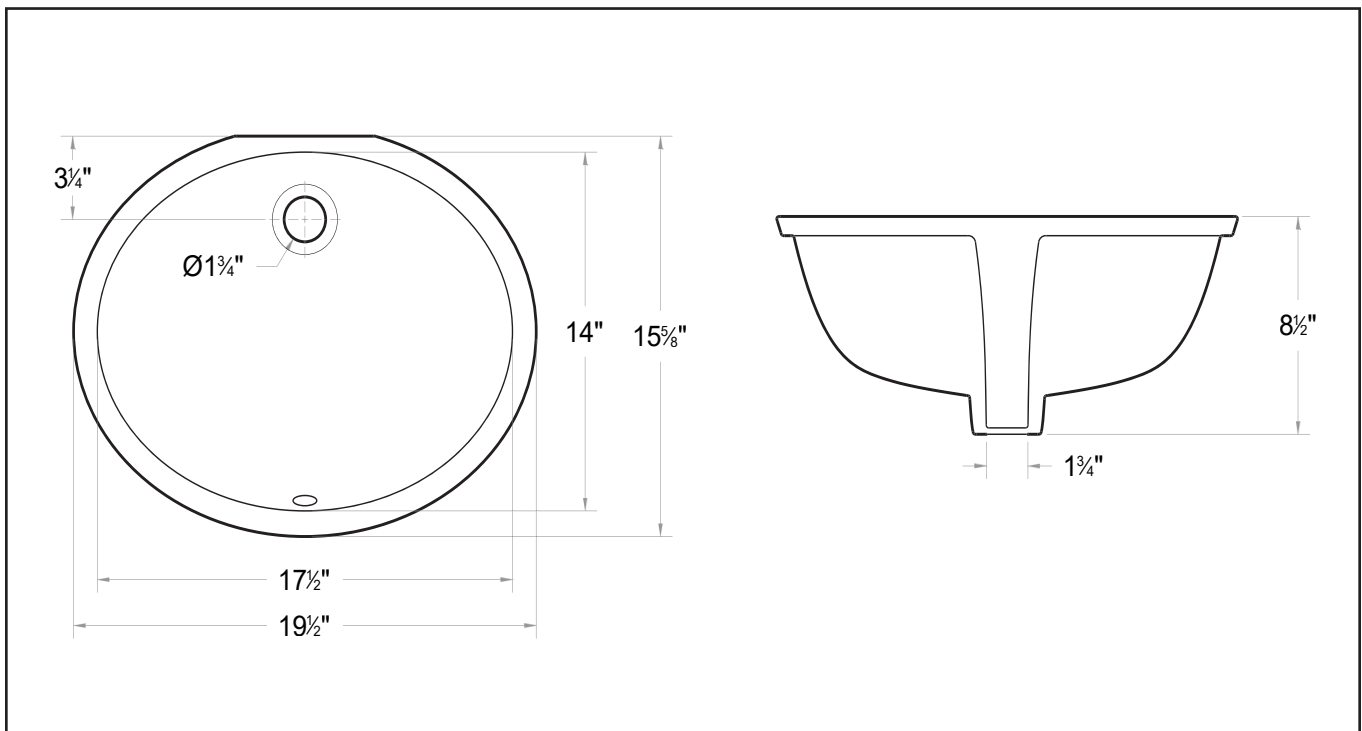

Winfield[®]

Lavatory
LU1916

Features

- Oval basin
- With overflow
- No faucet holes
- High gloss ceramic white finish

Installation

Under-mount

Material

Vitreous china

Measurements

L 19-1/2", **W** 15-5/8", **H** 8-1/2"

Codes / Standards

ANSI/ASME A112.19.2M-1988

Lavatory
LU1916

Note

- Spec sheets contain rough-in measurements which may vary by $1/4"$ (\pm) and are subject to standard industry tolerances. They are stated in inches and are non-binding. Exact measurements, for particular or customized installation schemes, should only be taken from the finished product.
- Specs may change without prior notice, please check with your sales rep for most up to date spec sheet.