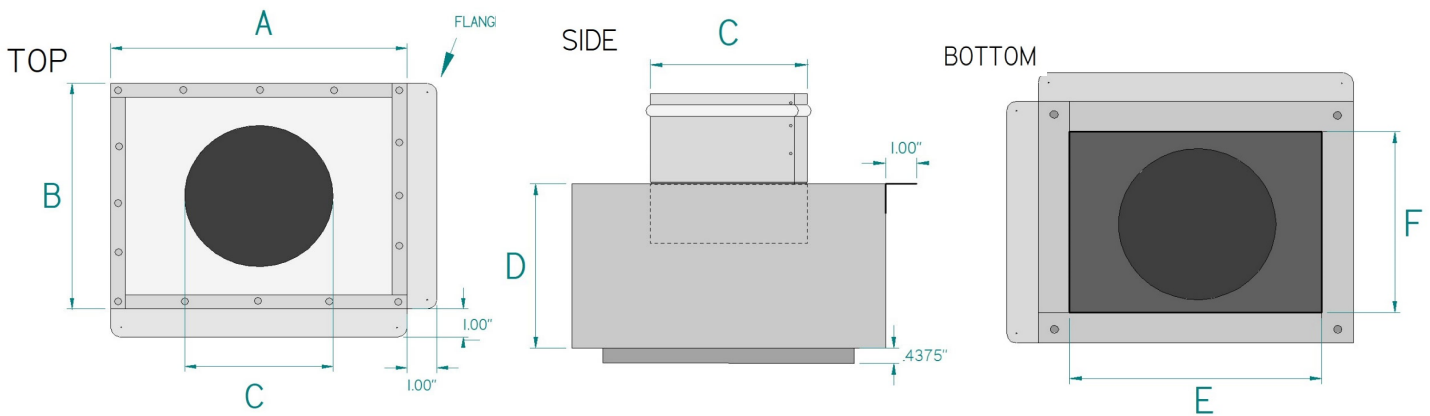

TOP TAP BOXES

A4800 SERIES W/FLANGE

PART #	Desc.	GA.	A	B	C	D	E	F
A4801	6X6X5	30	8	8	5	4.25"	6	6
A4802	8X4X5	30	10	10	5	4.25"	8	4
A4803	8X8X6	30	10	10	6	4.25"	8	8
A4804	8X8X7	30	10	10	7	4.25"	8	8
A4805	8X8X8	30	10	10	8	4.25"	8	8
A4806	10X6X5	30	12	8	5	4.25"	10	6
A4807	10X6X6	30	12	8	6	4.25"	10	6
A4808	10X6X7	30	12	8	7	4.25"	10	6
A4809	10X10X7	30	12	12	7	4.25"	10	10
A4810	10X10X8	30	12	12	8	4.25"	10	10
A4811	12X6X6	30	14	8	6	4.25"	12	6
A4812	12X6X7	30	14	8	7	4.25"	12	6
A4813	12X8X8	30	14	10	8	4.25"	12	8
A4814	12X12X8	30	14	14	8	4.25"	12	12
A4815	12X12X9	30	14	14	9	4.25"	12	12
A4816	12X12X10	30	14	14	10	4.25"	12	12

PART #	Desc.	GA.	A	B	C	D	E	F
A4817	14X6X8	30	16	8	8	4.25"	14	6
A4818	14X14X10	30	16	16	10	4.25"	14	14
A4819	6X6X6	30	8	8	6	4.25"	6	6
A4820	8X6X6	30	10	8	6	4.25"	8	6
A4821	10X8X6	30	12	10	6	4.25"	10	8
A4822	10X10X9	30	12	12	9	4.25"	10	10
A4823	10X10X10	30	12	12	10	4.25"	10	10
A4824	12X6X8	30	14	8	8	4.25"	12	6
A4825	14X6X7	30	16	8	7	4.25"	14	6
A4826	14X8X9	30	16	10	9	4.25"	14	8
A4827	12X12X12	30	14	14	12	4.25"	12	12
A4828	14X14X9	30	16	16	9	4.25"	14	14
A4829	14X14X12	30	16	16	12	4.25"	14	14
A4800060604	6x6x4	30	8	8	5	4.25"	6	6
A4800101006	10x10x6	30	12	12	6	4.25"	10	10
A4800120809	12x8x9	30	14	10	9	4.25"	12	8
A4800121207	12x12x7	30	14	14	7	4.25"	12	12

NOTES:

All TOP AND NO TAP BOXES CAN ALSO BE ORDERED WITH A BOTTOM FLANGE. THESE WILL HAVE A 1 INCH FLANGE ON ALL FOUR SIDES AT THE BOTTOM OF THE BOX.

A4800 SERIES COME WITH R8 2" INSULATION