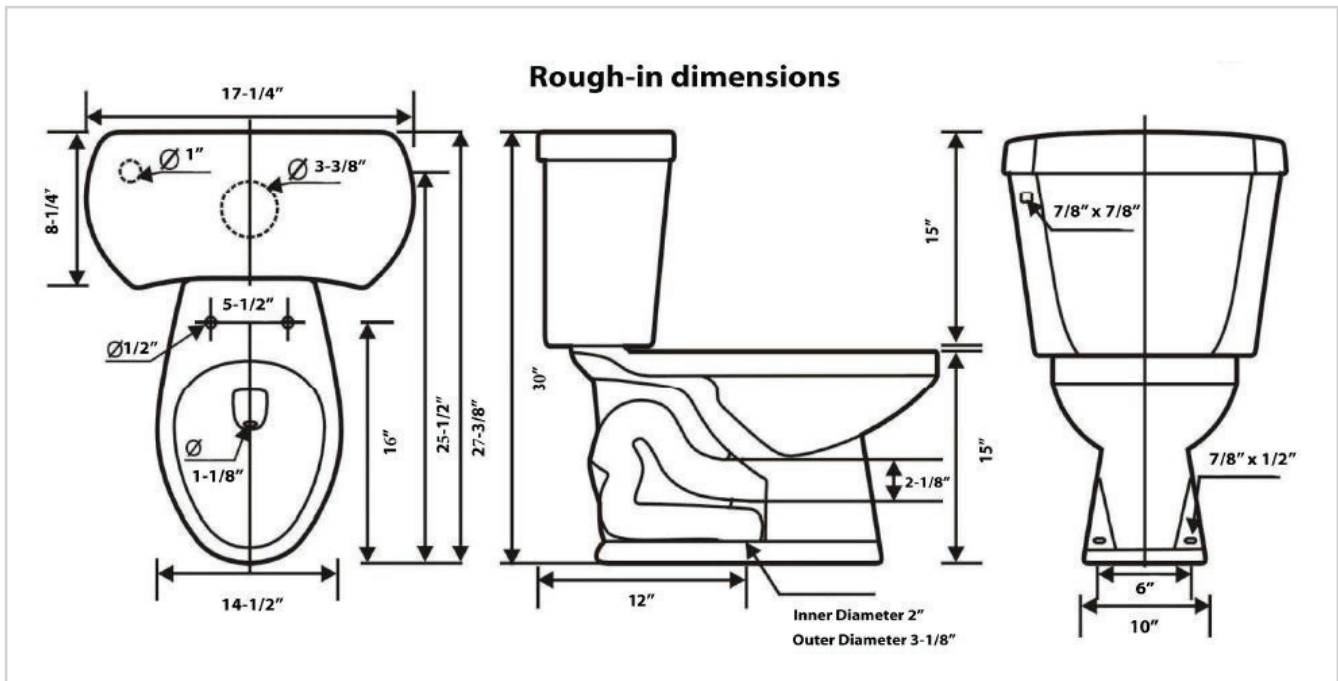

*Winfield*<sup>®</sup>

Two-Piece Toilet

**TC3513**

TB3513 Bowl + TK3512 Tank

# Two-Piece Toilet TC3513

## Features

- 1.28 GPF High Efficiency Toilet
- Round Front
- 12" Rough-In
- 3" Flush Valve, Floor Mounted
- Right Hand Trip Lever Available
- MaP Flush Score >= 1,000 grams
- IAPMO/UPC Approved
- EPA WaterSense Certified
- TB3513 (Bowl) + TK3512 (Tank)

\* Toilet Seat and Wax Ring Not Included

- Spec sheets contain rough-in measurements which may vary by 1/4" (±) and are subject to standard industry tolerances.
- Specs may change without prior notice, please check with your sales rep for most up to date spec sheet.