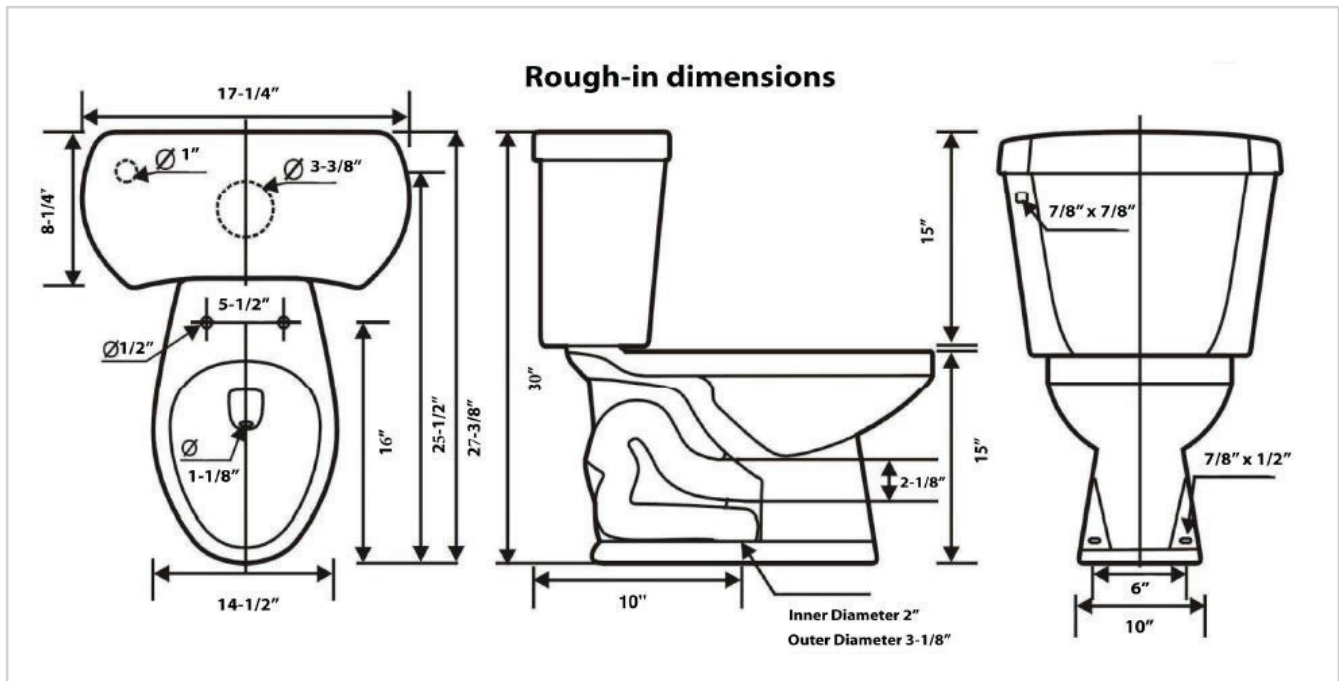

Winfield[®]

Two-Piece Toilet

TC3513-10

TB3513-10 Bowl + TK3512 Tank

Two-Piece Toilet TC3513-10

Features

- 1.28 GPF High Efficiency Toilet
- Round Front
- 10" Rough-In
- 3" Flush Valve, Floor Mounted
- Right Hand Trip Lever Available
- MaP Flush Score \geq 1,000 grams
- IAPMO/UPC Approved
- EPA WaterSense Certified
- TB3513-10 (Bowl) + TK3512 (Tank)

* Toilet Seat and Wax Ring Not Included

- Spec sheets contain rough-in measurements which may vary by 1/4" (\pm) and are subject to standard industry tolerances.
- Specs may change without prior notice, please check with your sales rep for most up to date spec sheet.