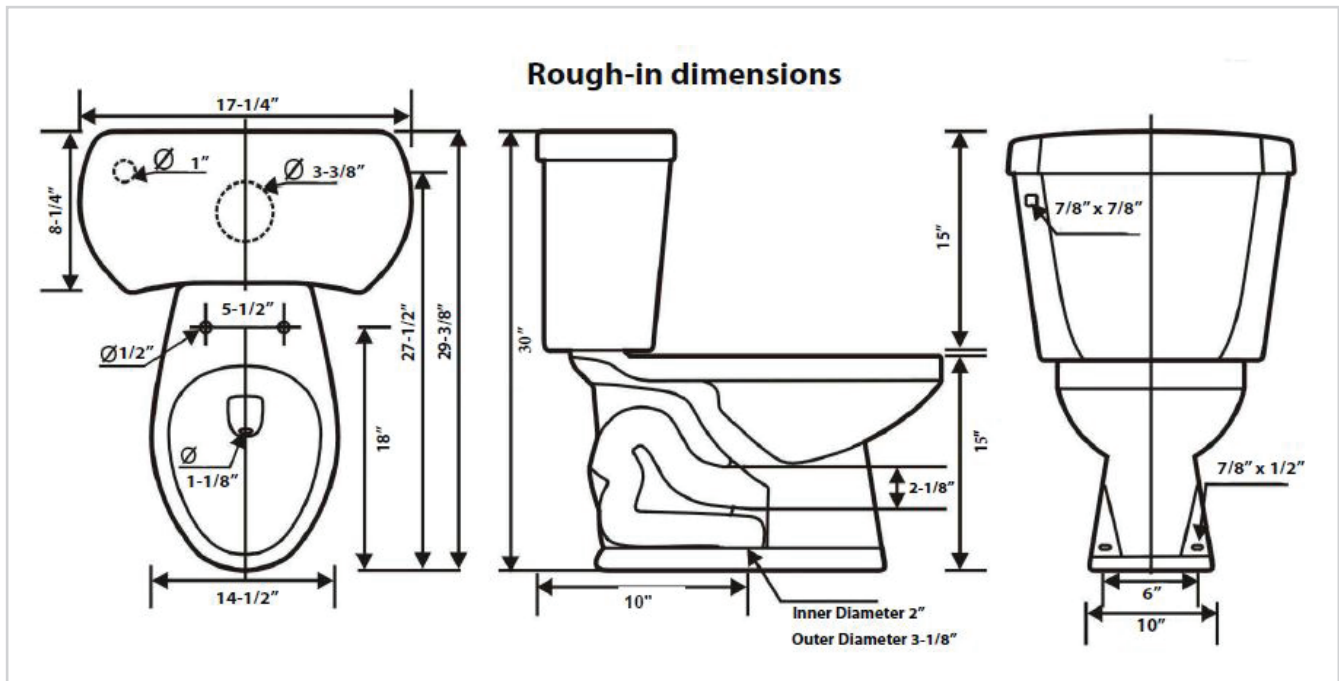

Winfield[®]

Two-Piece Toilet

TC3512-10

TB3512-10 Bowl + TK3512 Tank

Two-Piece Toilet TC3512-10

Features

- 1.28 GPF High Efficiency Toilet
- Elongated
- 10" Rough-In
- 3" Flush Valve, Floor Mounted
- Right Hand Trip Lever Available
- IAPMO/UPC Approved
- EPA WaterSense Certified
- TB3512-10 (Bowl) + TK3512 (Tank)

* Toilet Seat and Wax Ring Not Included

- Spec sheets contain rough-in measurements which may vary by 1/4" (±) and are subject to standard industry tolerances.
- Specs may change without prior notice, please check with your sales rep for most up to date spec sheet.