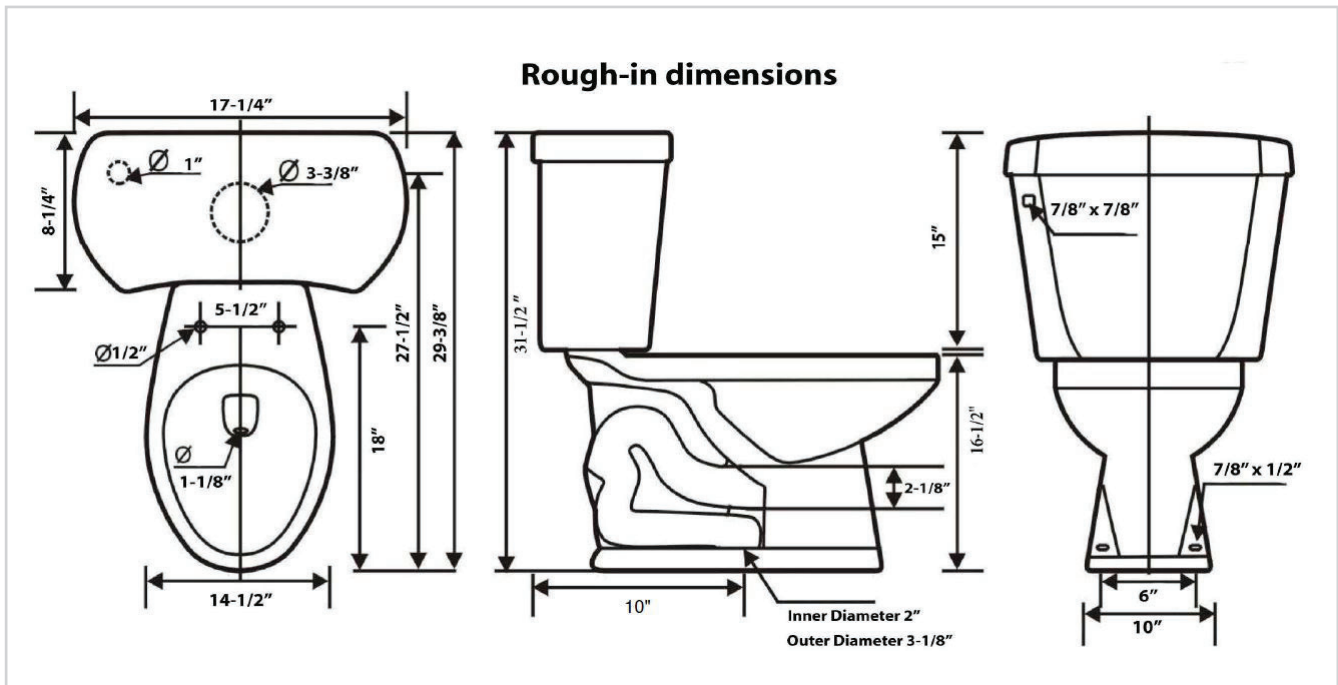

Winfield®

Two-Piece Toilet

TC3511-10

TB3511-10 Bowl + TK3512 Tank

Two-Piece Toilet TC3511-10

Features

- 1.28 GPF High Efficiency Toilet
- ADA Elongated
- 10" Rough-In
- 3" Flush Valve, Floor Mounted
- Right Hand Trip Lever Available
- MaP Flush Score >= 1,000 grams
- IAPMO/UPC Approved
- EPA WaterSense Certified
- TB3511-10 (Bowl) + TK3512 (Tank)

* Toilet Seat and Wax Ring Not Included

- Spec sheets contain rough-in measurements which may vary by 1/4" (±) and are subject to standard industry tolerances.
- Specs may change without prior notice, please check with your sales rep for most up to date spec sheet.