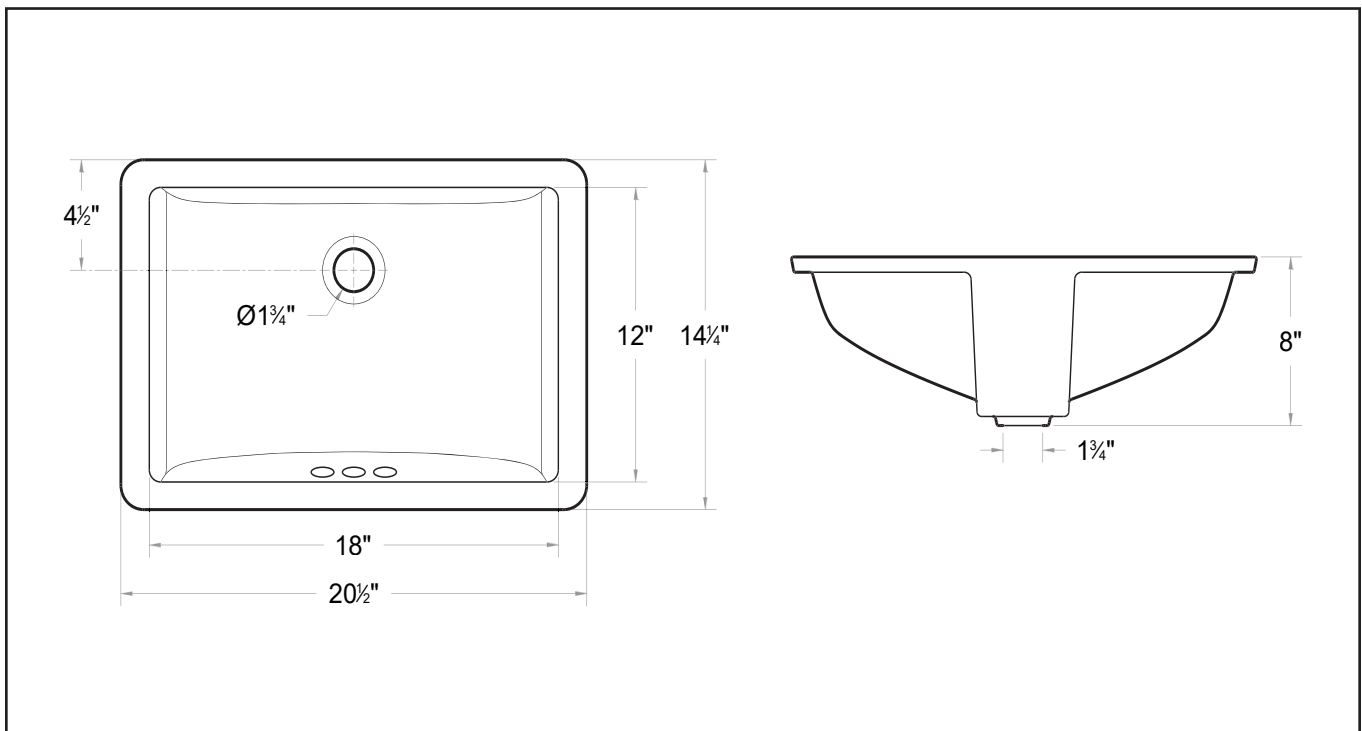

*Winfield*<sup>®</sup>

Lavatory  
**LU2014KS**

**Features**

- Rectangular basin
- With overflow
- No faucet holes
- High gloss ceramic white finish

**Installation**

Under-mount

**Material**

Vitreous china

**Measurements**

**L** 20-1/2", **W** 14-1/4", **H** 8"

**Codes / Standards**

ANSI/ASME A112.19.2M-1990

Lavatory  
LU2014KS

**Note**

- Spec sheets contain rough-in measurements which may vary by  $1/4"$  ( $\pm$ ) and are subject to standard industry tolerances. They are stated in inches and are non-binding. Exact measurements, for particular or customized installation schemes, should only be taken from the finished product.
- Specs may change without prior notice, please check with your sales rep for most up to date spec sheet.