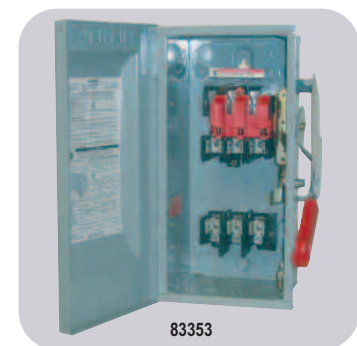

Accessories

Midwest Non-Metallic, Non-Auto Switch Residential/Construction A/C Disconnect, NEMA 3R

MARS NO.	DESCRIPTION	STD. PACK	CASE QTY.
83388	60 amp non-fused, single phase	6	6

Midwest Metallic Residential/Construction, A/C Disconnects w/ Receptacle, NEMA 3R

MARS NO.	DESCRIPTION	STD. PACK	CASE QTY.
83398	60 amp non-fused, single phase	6	6

I-T-E Cartridge Fuse Type - UL Listed

1 Phase/2 wire, 3 Phase/3 wire, solid neutral

MARS NO.	DESCRIPTION	TYPE	CASE QTY.
83330	30a - 240V 2 pole, exterior	3R	10
83331	60a - 240V 2 pole, exterior	3R	5
83336	30a - 240V 3 pole, exterior	3R	10
83337	60a - 240V 3 pole, exterior	3R	5
83339	30a - 240V 3 pole, interior	1	1
83340	60a - 240V 3 pole, interior	1	1

I-T-E Plug Fuse Type - UL Listed

1 Phase, solid neutral

MARS NO.	DESCRIPTION	TYPE	STD. PACK	CASE QTY.
83342	30a - 120V 1 pole, interior	1	6	6

I-T-E General Duty Enclosed Switches

Non-Fused

MARS NO.	DESCRIPTION	TYPE	CASE QTY.
83346	30a - 240V 2 or 3 pole, 3 phase exterior	3R	5
83347	60a - 240V 2 or 3 pole, 3 phase, exterior	3R	1
83349	30a - 240V 2 or 3 pole, 3 phase interior	1	1
83350	60a - 240V 2 or 3 pole, 3 phase interior	1	1
83352	60a - 240V 1 or 2 pole, 1 phase exterior	3R	10

Fused

MARS NO.	DESCRIPTION	TYPE	CASE QTY.
83636	30a - 240V, 3 Pole, 3 Phase, exterior	3R	1

I-T-E Heavy Duty 3PH 600V - Type 1 - Indoor

MARS NO.	DESCRIPTION	CASE QTY.
83353	30a - 600V fused	1
83354	60a - 600V fused	1