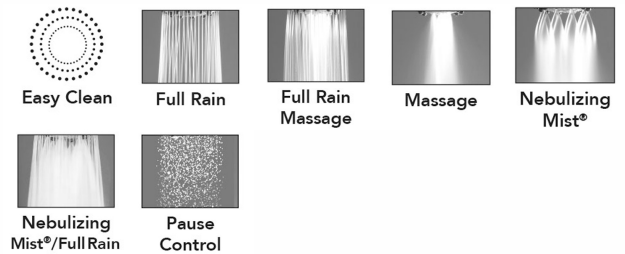

SHOWERALL® 6 Function Handshower with JX7® Technology - 2.0 GPM

Model #: S465-2.0-

FEATURES:

- 4" face 6 function handshower with pause control to conserve water
- 1/2" IPS Male threads
- Pause control is not a positive shut-off
- 2.0 GPM—WaterSense approved
- Available flow rates: 2.5, 2.0, 1.75 & 1.5 GPM
- JX7® Technology

AVAILABLE FINISHES:

Polished Chrome (PCH) Satin Nickel (SN) Polished Nickel (PN)
Polished Brass (PB)

SPECIFICATION DRAWING:

SPRAY PATTERNS:

COMPLIANCES:

CEC

Complies with: ASME A112.18.1-2012/CSA B125.1-12