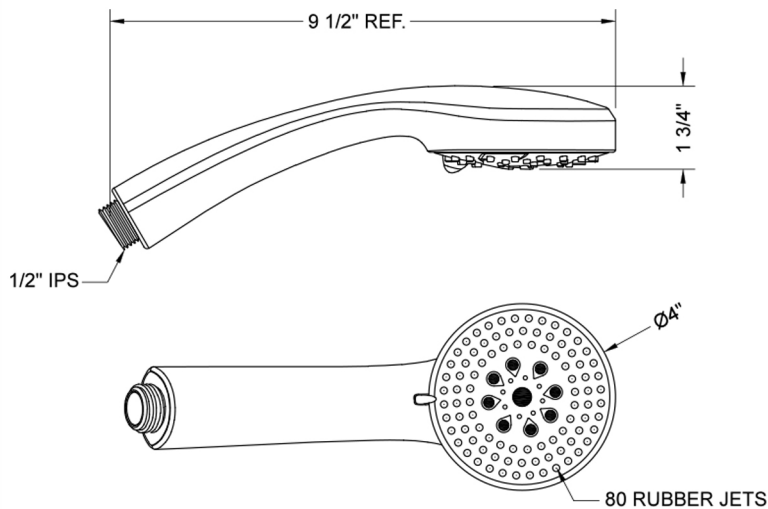

SHOWERALL® 6 Function Handshower with JX7® Technology - 2.0 GPM

Model #: S465-2.0-

FEATURES:

- 4" face 6 function handshower with pause control to conserve water
- 1/2" IPS Male threads
- Pause control is not a positive shut-off
- 2.0 GPM—WaterSense approved
- Available flow rates: 2.5, 2.0, 1.75 & 1.5 GPM
- JX7® Technology

AVAILABLE FINISHES:

Polished Chrome (PCH) Satin Nickel (SN) Polished Nickel (PN)
Polished Brass (PB)

SPECIFICATION DRAWING:

SPRAY PATTERNS:

COMPLIANCES:

CEC

Complies with: ASME A112.18.1-2012/CSA B125.1-12