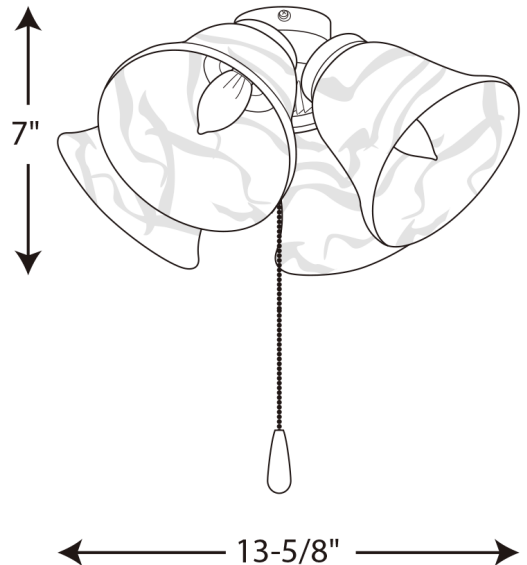

AirPro

Universal -use with any indoor fan with 1/8" IPS light kit adapter • Dry Location Listed

Description:

Four-light universal fan light kit features alabaster style glass shades beautiful in design. Brushed Nickel finish corresponds with a Chrome pull-chain and maple fob. Universal style for use with fans that accept an accessory light comes with quick-connect wiring. Includes four 3000K, 800 lumen each (source), Title 24 certified LED bulbs.

Specifications:

- Alabaster glass Shade
- Add style and light to your ceiling fan with this universal fan light kit.
- Alabaster style glass shades
- Chrome pull chain w/ maple fob
- Quick-connect wiring to any progress fan that accept an accessory light.
- Includes four 3000K, 800 lumen each (source), Title 24 certified LED bulbs
- Energy Star Qualified
- Meets California T24 JA8-2016.
- Fully dimmable with dimmable bulbs.
- 6 in of wire supplied

P2643-09WB

Dimensions:

Diameter: 13-3/4 in
Height: 8 in

Alabaster glass Shade
Width: 5-3/8 in
Height: 4-7/8 in

P2643-09WB

Dimming Notes:

P2643-09WB is designed to be compatible with many ELV/Reverse Phase controls.