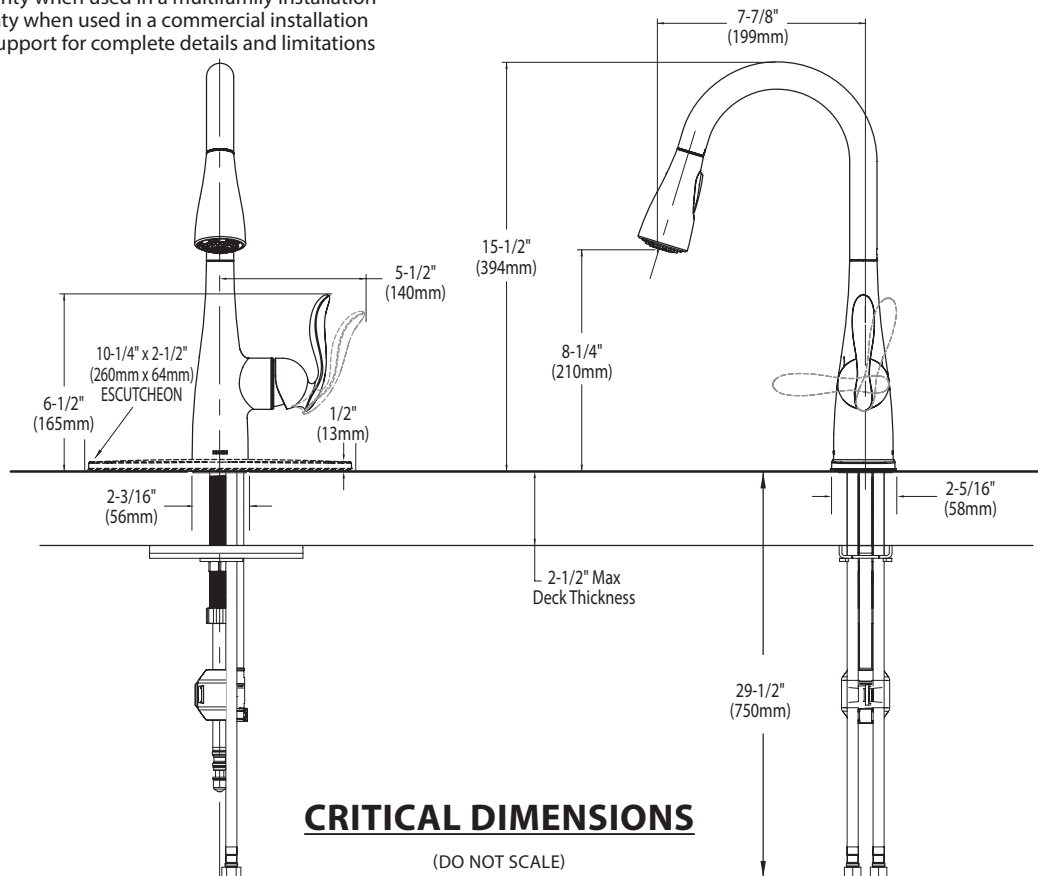

TO ORDER PARTS CALL: 1-800-BUY-MOEN

www.moen.com

Buy it for looks. Buy it for life.®

Specifications

FAUCET DESCRIPTION

- Reflex™ pulldown system offers smooth operation, easy movement and secure docking
- Metal construction with various finishes identified by suffix
- Quick connect system
- Pullout spray with 68" braided hose
- Flexible supply lines with 3/8" compression fittings
- High arc spout provides height and reach to fill or clean large pots while pull out wand provides the maneuverability for cleaning or rinsing
- 360° rotating spout
- Power clean spray

OPERATION

- Lever style handle
- Temperature controlled by 100° arc of handle travel
- Operates with less than 5 lbs. of force
- Operates in stream or spray mode in the pullout or retracted position
- When filling a vessel outside the sink, the pause feature conveniently stops the flow of water as the wand passes over the counter top

FLOW

- Flow is limited to 1.5 gpm (5.7 L/min) at 60 psi

CARTRIDGE

- 1255™ Duralast™ cartridge for Single-Handle Faucets

STANDARDS

- Third party certified to IAPMO Green, ASME A112.18.1/CSA B125.1 and all applicable requirements referenced therein
- Certified to ANSI/NSF 61/9 & 372
- Meets CalGreen and Georgia SB370 requirements
- Complies with California Proposition 65 and with the Federal Safe Drinking Water Act
- The backflow protection system in the device consists of two independently operating check valves, a primary and a secondary which prevent backflow
- ADA  for lever handle

ARBOR™
Single Handle High Arc
Pulldown Kitchen Faucet

Models: 7594 series

NOTE: THIS FAUCET IS DESIGNED TO BE INSTALLED
THRU 1 OR 3 HOLES, 1-1/2" (38mm) MIN. DIA.

TO ORDER PARTS CALL: 1-800-BUY-MOEN

www.moen.com