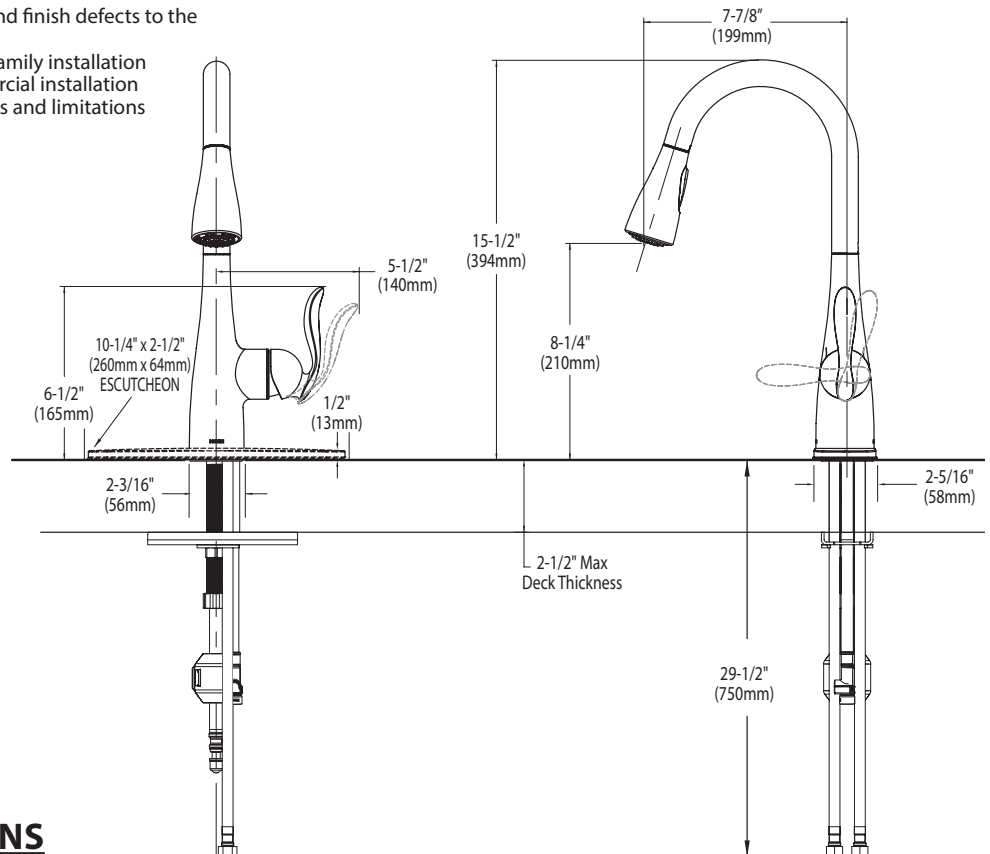

OPERATION

- Lever style handle
- Temperature controlled by 100° arc of handle travel
- Operates with less than 5 lbs. of force
- Operates in stream or spray mode in the pullout or retracted position
- When filling a vessel outside the sink, the pause feature conveniently stops the flow of water as the wand passes over the counter top

Specifications

ARBOR™
**Single Handle High Arc
Pulldown Kitchen Faucet**

Models: 7594 series

NOTE: THIS FAUCET IS DESIGNED TO BE INSTALLED
THRU 1 OR 3 HOLES, 1-1/2" (38mm) MIN. DIA.

CRITICAL DIMENSIONS

(DO NOT SCALE)

TO ORDER PARTS CALL: 1-800-BUY-MOEN

www.moen.com

Buy it for looks. Buy it for life.®

Specifications

FAUCET DESCRIPTION

- Reflex™ pulldown system offers smooth operation, easy movement and secure docking
- Metal construction with various finishes identified by suffix
- Quick connect system
- Pullout spray with 68" braided hose
- Flexible supply lines with 3/8" compression fittings
- High arc spout provides height and reach to fill or clean large pots while pull out wand provides the maneuverability for cleaning or rinsing
- 360° rotating spout
- Power clean spray