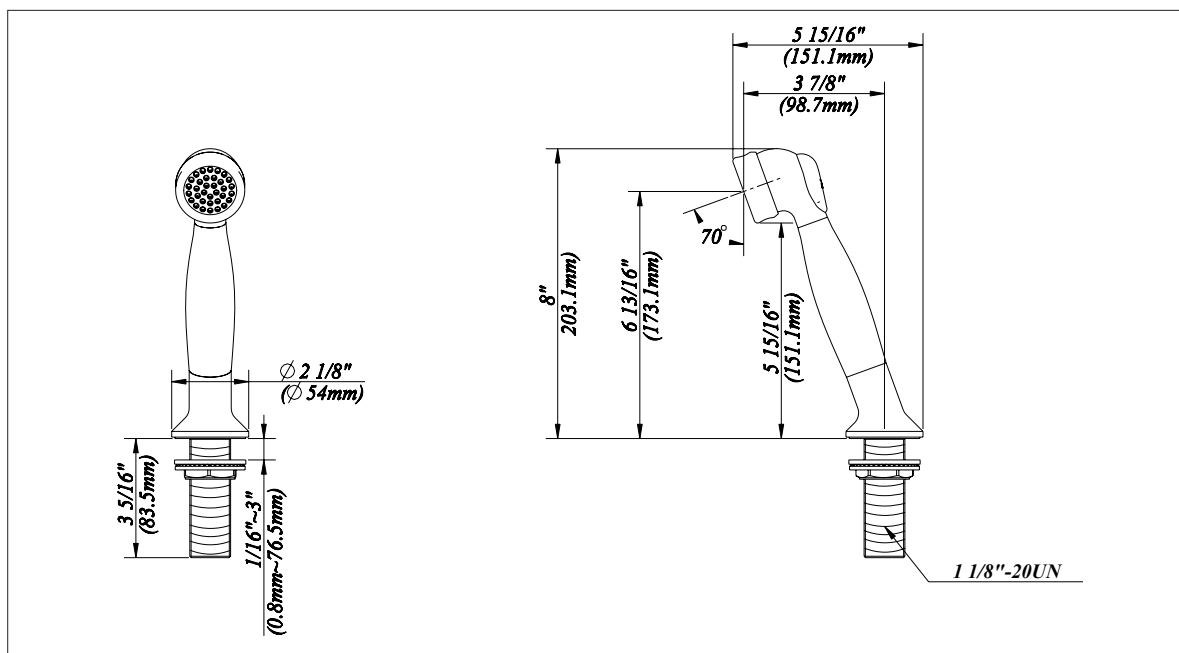

### **FEATURES & BENEFITS**

- Plastic Showerhead
- Max Flow Rate 2.5 GPM (9.5 L/MIN) at 80 PSI (ASME A112.18.1M/A112.18.1)

P4B-940CJP  
Chrome Finish

P4B-940BNJP  
Brushed Nickel Finish

P4B-940ORBJP  
Oil Rubbed Bronze Finish

## Four Hole Hand Held Shower Only Roman Tub Trim Kit

No.	Name	Part No.
1	Shower Head	S2211205
2	Spray Holder Assembly (3-3/4" L)	A604626
3	Spray Hose	A511403

**Product Spec Sheet**

TEL: 855-806-0688 FAX: 845-350-4043