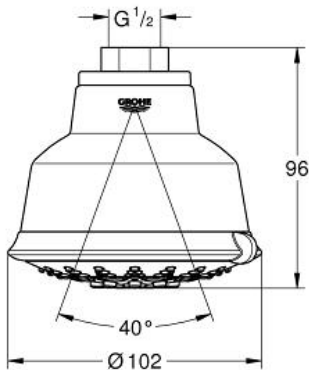

RELEXA RUSTIC 100 FIVE
Shower Head 5 Sprays

MODEL # 27126001

Pure Freude
an Wasser

GROHE

Product Description:
RELEXA RUSTIC 100 FIVE
Shower Head 5 Sprays

Standard Specification:

- 1/2" Connection thread
- 2.5 gpm (9.5 l/min) flow limiter
- GROHE DreamSpray perfect flow
- GROHE StarLight chrome finish
- SpeedClean anti-lime system
- Inner WaterGuide for a longer life
- Min. recommended pressure: 15 psi (1.0 bar)

Applicable Codes & Standards:

- ASME A112.18.1/CSA B125.1

Color:

- 27126001 StarLight Chrome