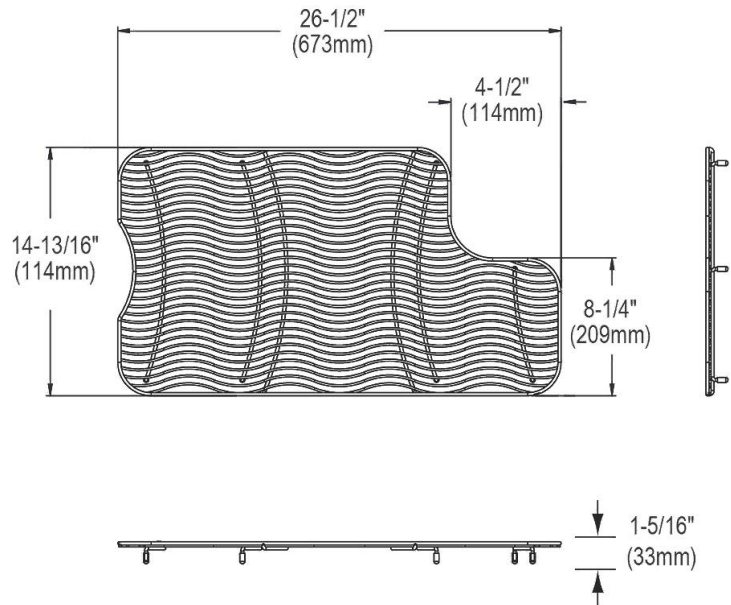

Material:	Stainless Steel
Finish:	Polished Stainless Steel
Dimensions:	26-1/2" x 14-13/16" x 1-5/16"
Fits Bowl Size(s):	28" x 15-3/4" with drain in right rear corner

AMERICAN PRIDE. A LIFETIME TRADITION.
Like your family, the Elkay family has values and traditions that endure. For almost a century, Elkay has been a family-owned and operated company, providing thousands of jobs that support our families and communities.

[Clean and Care Manual (PDF)](#)
[Clean and Care Manual (PDF)](#)
[Warranty (PDF)](#)