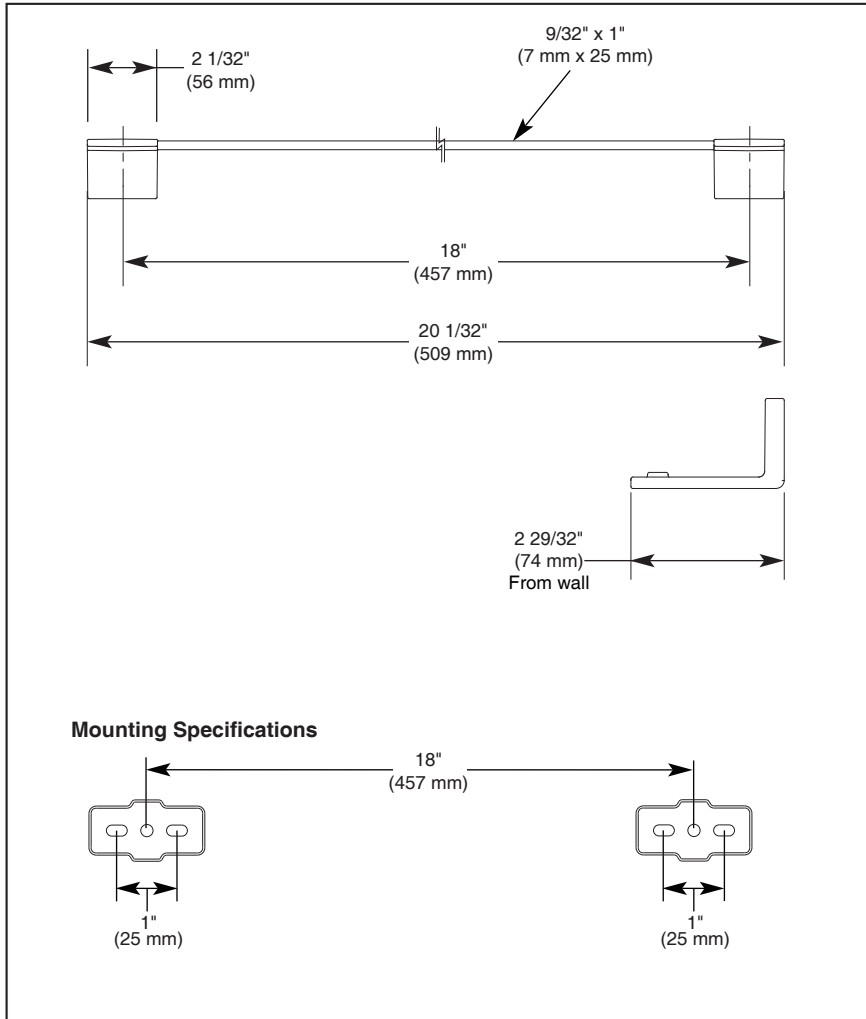

Submitted Model No.: _____

Specific Features: _____

▲ Designate proper finish suffix

ACCESSORIES

- Vero™ Bath Collection
- 18" Towel Bar

STANDARD SPECIFICATIONS:

- Wood blocking is preferable behind all wall surfaces. If wood blocking is not available, the following fasteners are suggested: Tile/Masonry-Plastic or lead Anchors Plaster/drywall-Toggle bolts.
- Mounting hardware and mounting instructions included with product.