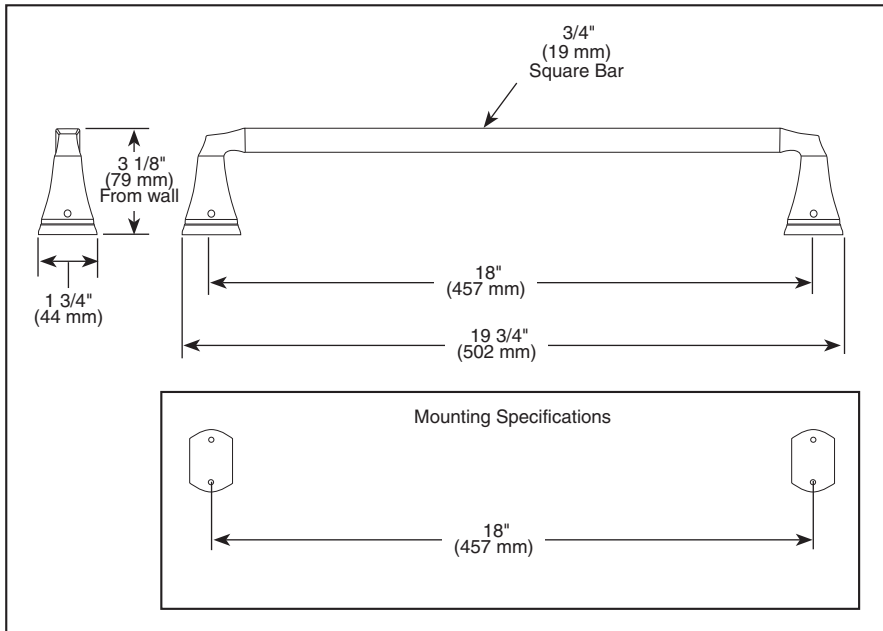

## ACCESSORIES

- Dryden™ Bath Collection
- 18" Towel Bar

Submitted Model No.: \_\_\_\_\_

Specific Features: \_\_\_\_\_

### STANDARD SPECIFICATIONS:

- Wood blocking is preferable behind all wall surfaces. If wood blocking is not available, the following fasteners are suggested: Tile/Masonry-Plastic or lead Anchors Plaster/drywall-Toggle bolts.
- Mounting hardware and mounting template included with product.